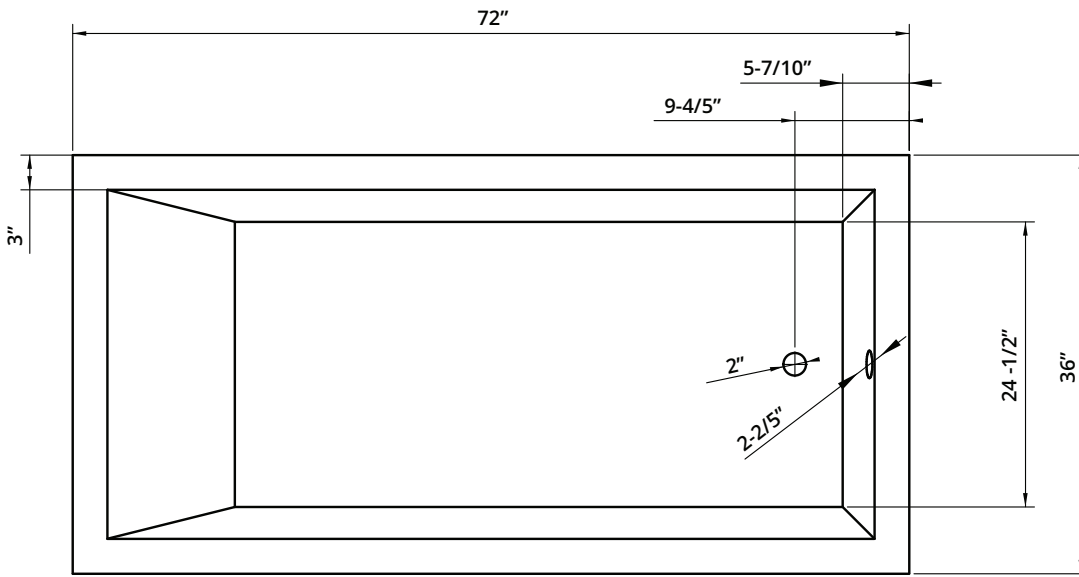

TDS7236 72" x 36"

Acrylic Drop-In Soaker Tub

Features:

- Drop in bath
- Position either as a right hand or left
- High gloss acrylic for easy cleaning

Model #TDS7236

Structure: Built-In

Material: Glossy Acrylic

Color: White

Tub Length: 72"

Tub Width: 36"

Tub Height: 19.5"

Weight Uncrated: 78.4 lbs.

The TDS Drop-In Acrylic Soaker Tub in White is part of a classic style that could fit into any bathrooms decor. High gloss cast acrylic structure ensures the quality and durability. High quality construction help this tub meet the excellent quality standards that are required in today's bathroom fixture industry.

Prostock TDS7236 72" x 36" Acrylic Drop-In Soaker Tub

Length: 72"

Width: 36"

Height: 19.5"

Weight: 78.4 lbs.

Capacity: 92 gal.

Certifications:

#TDS7236