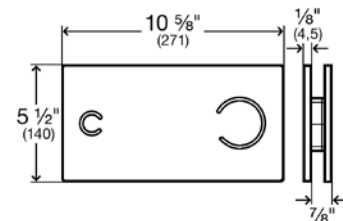

## Visign for More 100

The floating appearance and the smooth, flat surface lend the Visign for More 100 a special lightness. A gentle press on the panel triggers the flush.

- Rear cover plate can be mounted flush with the surface
- Smooth dual-volume flush technology using a Bowden wire unit
- Also available as a touchless flush plate Visign for More 100 sensitive