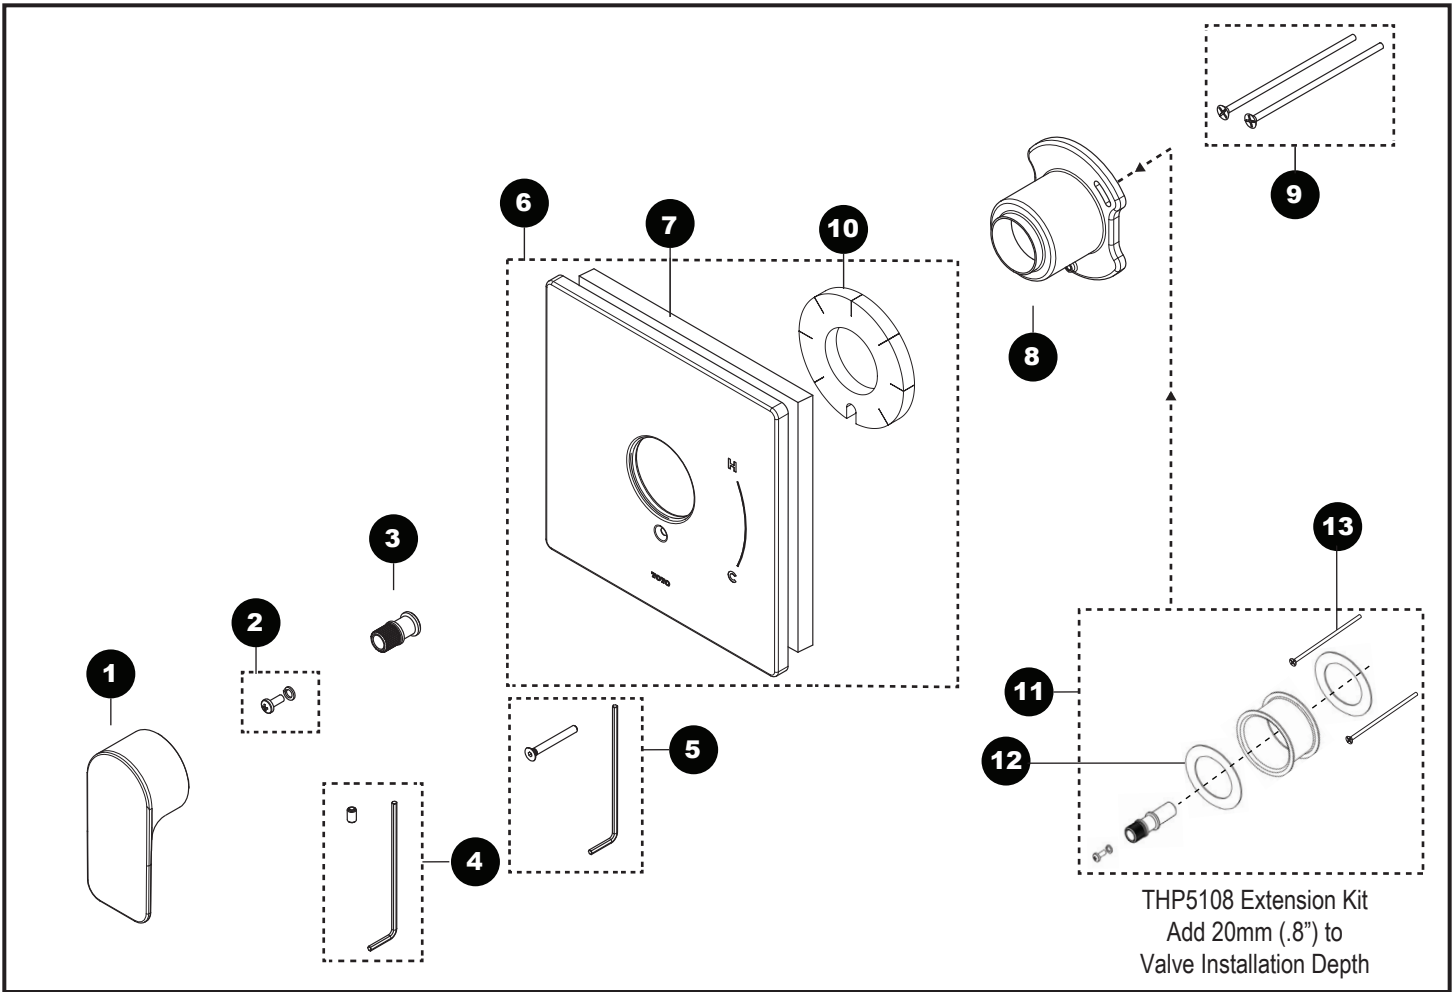

**Oberon®**  
**Pressure Balance Trim Square**

Item	Part	Description
1	THP5101#CP	Handle
2	THP4825	Screw and lock washer
3	THP5105	Adapter
4	THP4968	Setscrew and Allen wrench
5	THP5104	Screw and Allen wrench
6	THP5103#CP	Escutcheon with gaskets
7	THP5393	Gasket
8	THP5106#CP	Collar
9	THP5391	2.5" Screws (2pc)
10	THP5107	Gasket
11	THP5108	Extension Kit Set
12	THP5469	Gasket
13	THP4837	4" Screws (2pc)