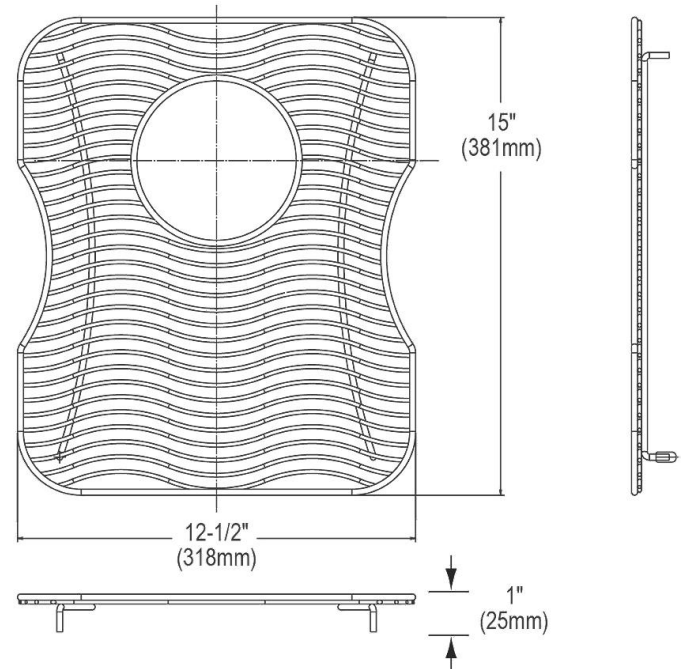

Material:	Stainless Steel
Finish:	Polished Stainless Steel
Dimensions:	12-1/2" x 15" x 1"
Fits Bowl Size(s):	13-1/2" x 16"

Special Note: For bowls with rear drain opening.

AMERICAN PRIDE. A LIFETIME TRADITION.
Like your family, the Elkay family has values and traditions that endure. For almost a century, Elkay has been a family-owned and operated company, providing thousands of jobs that support our families and communities.

[Clean and Care Manual (PDF)](#)

[Clean and Care Manual (PDF)](#)

[Warranty (PDF)](#)