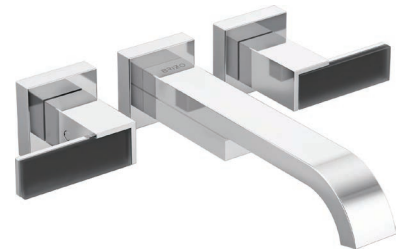

TWO-HANDLE WALL MOUNT
FAUCET SHOWN WITH LEVER
HANDLES
65880LF-LHP, HL5880

TWO-HANDLE WALL MOUNT
FAUCET SHOWN WITH GREEN
GLASS LEVER HANDLES
65880LF-LHP, HL5881

TWO-HANDLE WALL MOUNT
FAUCET SHOWN WITH SOLAR
GRAY GLASS LEVER HANDLES
65880LF-LHP, HL5882

ROMAN TUB FAUCETS

ROMAN TUB FAUCET SHOWN WITH
LEVER HANDLES
T67380-LHP, HL680

ROMAN TUB FAUCET WITH
GREEN GLASS LEVER HANDLES
T67380-LHP, HL681

ROMAN TUB FAUCET SHOWN WITH
SOLAR GRAY LEVER HANDLES
T67380-LHP, HL682

ROMAN TUB FAUCET WITH
HANDSHOWER AND LEVER
HANDLES
T67480-LHP, HL680

ROMAN TUB FAUCET WITH
HANDSHOWER AND GREEN GLASS
LEVER HANDLES
T67480-LHP, HL681

ROMAN TUB FAUCET WITH
HANDSHOWER AND SOLAR GRAY
LEVER HANDLES
T67480-LHP, HL682

FREESTANDING TUB FILLERS AND TUB SPOUTS

TWO-HANDLE WALL MOUNT TUB FILLER WITH LEVER HANDLES
T70480-LHP, HL70480

TWO-HANDLE WALL MOUNT TUB FILLER WITH GREEN GLASS LEVER HANDLES
T70480-LHP, HL70481

TWO-HANDLE WALL MOUNT TUB FILLER WITH SOLAR GRAY LEVER HANDLES
T70480-LHP, HL70482