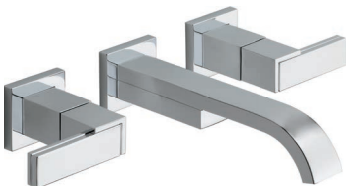

SINGLE-HANDLE VESSEL
FAUCET
65480LF

WIDESPREAD FAUCET SHOWN
WITH LEVER HANDLES
65380LF-LHP, HL5380

WIDESPREAD FAUCET SHOWN
WITH GREEN GLASS LEVER
HANDLES
65380LF-LHP, HL5381

WIDESPREAD FAUCET SHOWN
WITH SOLAR GRAY GLASS
LEVER HANDLES
65380LF-LHP, HL5382

TWO-HANDLE WALL MOUNT
FAUCET SHOWN WITH LEVER
HANDLES
65880LF-LHP, HL5880

TWO-HANDLE WALL MOUNT
FAUCET SHOWN WITH GREEN
GLASS LEVER HANDLES
65880LF-LHP, HL5881

TWO-HANDLE WALL MOUNT
FAUCET SHOWN WITH SOLAR
GRAY GLASS LEVER HANDLES
65880LF-LHP, HL5882

ROMAN TUB FAUCETS

ROMAN TUB FAUCET SHOWN WITH
LEVER HANDLES
T67380-LHP, HL680

ROMAN TUB FAUCET WITH
GREEN GLASS LEVER HANDLES
T67380-LHP, HL681

ROMAN TUB FAUCET SHOWN WITH
SOLAR GRAY LEVER HANDLES
T67380-LHP, HL682

ROMAN TUB FAUCET WITH
HANDSHOWER AND LEVER
HANDLES
T67480-LHP, HL680

ROMAN TUB FAUCET WITH
HANDSHOWER AND GREEN GLASS
LEVER HANDLES
T67480-LHP, HL681

ROMAN TUB FAUCET WITH
HANDSHOWER AND SOLAR GRAY
LEVER HANDLES
T67480-LHP, HL682