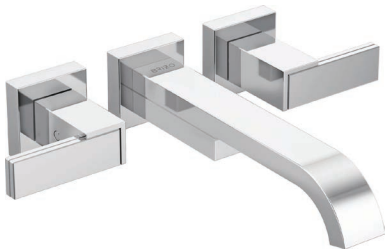

TWO-HANDLE WALL MOUNT
FAUCET SHOWN WITH LEVER
HANDLES
65880LF-LHP, HL5880

TWO-HANDLE WALL MOUNT
FAUCET SHOWN WITH GREEN
GLASS LEVER HANDLES
65880LF-LHP, HL5881

TWO-HANDLE WALL MOUNT
FAUCET SHOWN WITH SOLAR
GRAY GLASS LEVER HANDLES
65880LF-LHP, HL5882

ROMAN TUB FAUCETS

ROMAN TUB FAUCET SHOWN WITH
LEVER HANDLES
T67380-LHP, HL680

ROMAN TUB FAUCET WITH
GREEN GLASS LEVER HANDLES
T67380-LHP, HL681

ROMAN TUB FAUCET SHOWN WITH
SOLAR GRAY LEVER HANDLES
T67380-LHP, HL682

ROMAN TUB FAUCET WITH
HANDSHOWER AND LEVER
HANDLES
T67480-LHP, HL680

ROMAN TUB FAUCET WITH
HANDSHOWER AND GREEN GLASS
LEVER HANDLES
T67480-LHP, HL681

ROMAN TUB FAUCET WITH
HANDSHOWER AND SOLAR GRAY
LEVER HANDLES
T67480-LHP, HL682

FREESTANDING TUB FILLERS AND TUB SPOUTS

TWO-HANDLE WALL MOUNT TUB FILLER WITH LEVER HANDLES
T70480-LHP, HL70480

TWO-HANDLE WALL MOUNT TUB FILLER WITH GREEN GLASS LEVER HANDLES
T70480-LHP, HL70481

TWO-HANDLE WALL MOUNT TUB FILLER WITH SOLAR GRAY LEVER HANDLES
T70480-LHP, HL70482