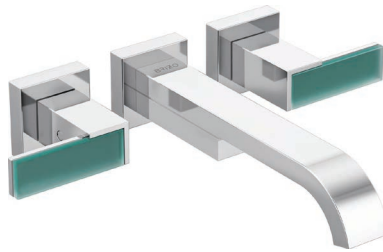

TWO-HANDLE WALL MOUNT
FAUCET SHOWN WITH LEVER
HANDLES
65880LF-LHP, HL5880

TWO-HANDLE WALL MOUNT
FAUCET SHOWN WITH GREEN
GLASS LEVER HANDLES
65880LF-LHP, HL5881

TWO-HANDLE WALL MOUNT
FAUCET SHOWN WITH SOLAR
GRAY GLASS LEVER HANDLES
65880LF-LHP, HL5882

ROMAN TUB FAUCETS

ROMAN TUB FAUCET SHOWN WITH
LEVER HANDLES
T67380-LHP, HL680

ROMAN TUB FAUCET WITH
GREEN GLASS LEVER HANDLES
T67380-LHP, HL681

ROMAN TUB FAUCET SHOWN WITH
SOLAR GRAY LEVER HANDLES
T67380-LHP, HL682

ROMAN TUB FAUCET WITH
HANDSHOWER AND LEVER
HANDLES
T67480-LHP, HL680

ROMAN TUB FAUCET WITH
HANDSHOWER AND GREEN GLASS
LEVER HANDLES
T67480-LHP, HL681

ROMAN TUB FAUCET WITH
HANDSHOWER AND SOLAR GRAY
LEVER HANDLES
T67480-LHP, HL682

FREESTANDING TUB FILLERS AND TUB SPOUTS

TWO-HANDLE WALL MOUNT TUB FILLER WITH LEVER HANDLES
T70480-LHP, HL70480

TWO-HANDLE WALL MOUNT TUB FILLER WITH GREEN GLASS LEVER HANDLES
T70480-LHP, HL70481

TWO-HANDLE WALL MOUNT TUB FILLER WITH SOLAR GRAY LEVER HANDLES
T70480-LHP, HL70482