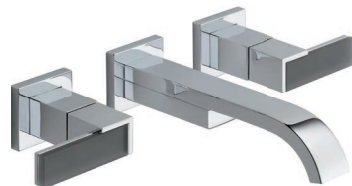

SINGLE-HANDLE VESSEL
FAUCET
65480LF

WIDESPREAD FAUCET SHOWN
WITH LEVER HANDLES
65380LF-LHP, HL5380

WIDESPREAD FAUCET SHOWN
WITH GREEN GLASS LEVER
HANDLES
65380LF-LHP, HL5381

WIDESPREAD FAUCET SHOWN
WITH SOLAR GRAY GLASS
LEVER HANDLES
65380LF-LHP, HL5382

TWO-HANDLE WALL MOUNT
FAUCET SHOWN WITH LEVER
HANDLES
65880LF-LHP, HL5880

TWO-HANDLE WALL MOUNT
FAUCET SHOWN WITH GREEN
GLASS LEVER HANDLES
65880LF-LHP, HL5881

TWO-HANDLE WALL MOUNT
FAUCET SHOWN WITH SOLAR
GRAY GLASS LEVER HANDLES
65880LF-LHP, HL5882

ROMAN TUB FAUCETS

ROMAN TUB FAUCET SHOWN WITH
LEVER HANDLES
T67380-LHP, HL680

ROMAN TUB FAUCET WITH
GREEN GLASS LEVER HANDLES
T67380-LHP, HL681

ROMAN TUB FAUCET SHOWN WITH
SOLAR GRAY LEVER HANDLES
T67380-LHP, HL682

ROMAN TUB FAUCET WITH
HANDSHOWER AND LEVER
HANDLES
T67480-LHP, HL680

ROMAN TUB FAUCET WITH
HANDSHOWER AND GREEN GLASS
LEVER HANDLES
T67480-LHP, HL681

ROMAN TUB FAUCET WITH
HANDSHOWER AND SOLAR GRAY
LEVER HANDLES
T67480-LHP, HL682