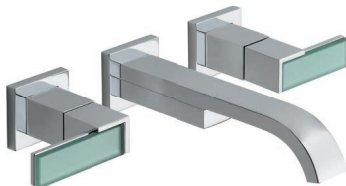

SINGLE-HANDLE VESSEL
FAUCET
65480LF

WIDESPREAD FAUCET SHOWN
WITH LEVER HANDLES
65380LF-LHP, HL5380

WIDESPREAD FAUCET SHOWN
WITH GREEN GLASS LEVER
HANDLES
65380LF-LHP, HL5381

WIDESPREAD FAUCET SHOWN
WITH SOLAR GRAY GLASS
LEVER HANDLES
65380LF-LHP, HL5382

TWO-HANDLE WALL MOUNT
FAUCET SHOWN WITH LEVER
HANDLES
65880LF-LHP, HL5880

TWO-HANDLE WALL MOUNT
FAUCET SHOWN WITH GREEN
GLASS LEVER HANDLES
65880LF-LHP, HL5881

TWO-HANDLE WALL MOUNT
FAUCET SHOWN WITH SOLAR
GRAY GLASS LEVER HANDLES
65880LF-LHP, HL5882

ROMAN TUB FAUCETS

ROMAN TUB FAUCET SHOWN WITH
LEVER HANDLES
T67380-LHP, HL680

ROMAN TUB FAUCET WITH
GREEN GLASS LEVER HANDLES
T67380-LHP, HL681

ROMAN TUB FAUCET SHOWN WITH
SOLAR GRAY LEVER HANDLES
T67380-LHP, HL682

ROMAN TUB FAUCET WITH
HANDSHOWER AND LEVER
HANDLES
T67480-LHP, HL680

ROMAN TUB FAUCET WITH
HANDSHOWER AND GREEN GLASS
LEVER HANDLES
T67480-LHP, HL681

ROMAN TUB FAUCET WITH
HANDSHOWER AND SOLAR GRAY
LEVER HANDLES
T67480-LHP, HL682