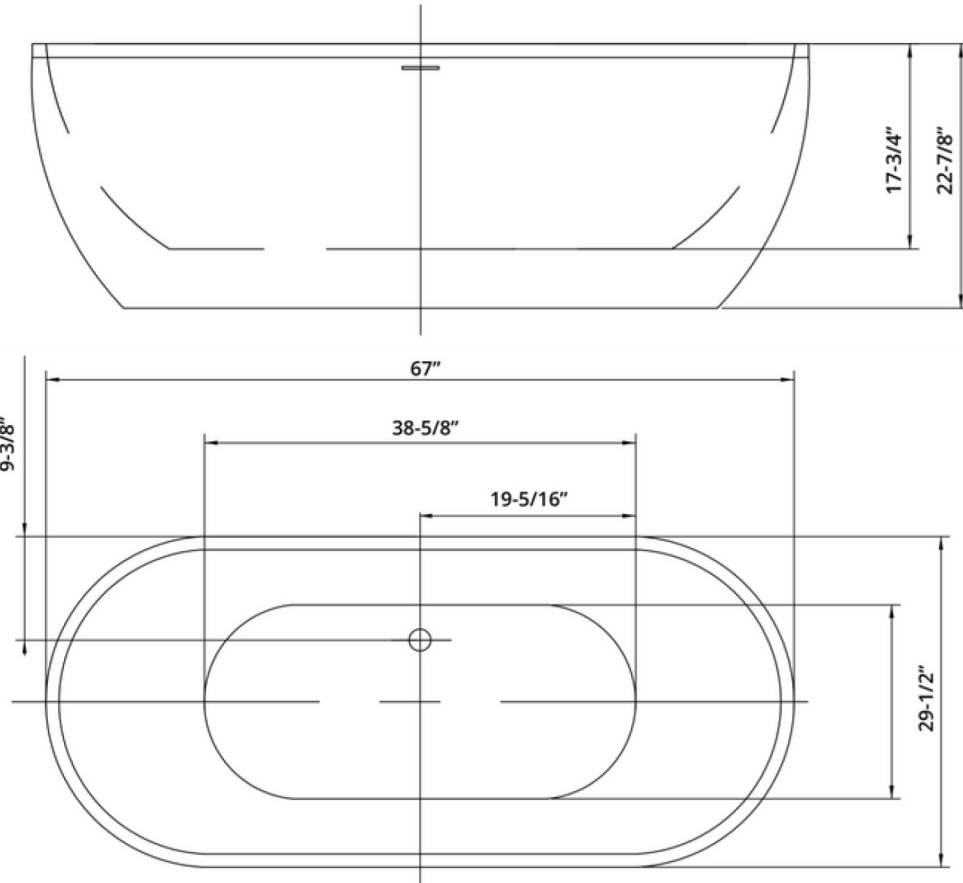

Features

- Soft curved, acrylic bath
- High gloss for easy cleaning
- Center/Side drain

Specifications

Style:	Freestanding
Material:	Acrylic
Color:	Classic White
Length:	67"
Width:	30"
Height:	23"
Capacity:	64 gal.
Weight:	Weight: 93 lbs.

These dimensions and specifications are subject to change without notice