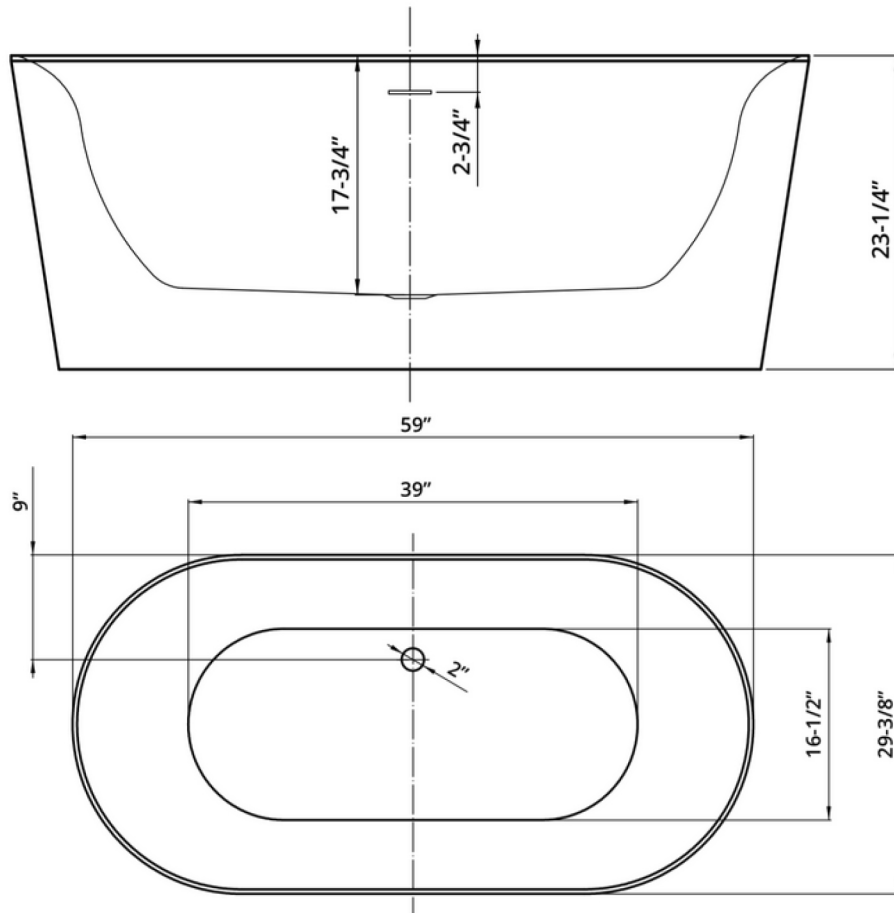

Features

- Soft curved, acrylic bath
- High gloss for easy cleaning
- Center drain

Specifications

Style:	Freestanding
Material:	Acrylic
Color:	Classic White
Length:	59"
Width:	30"
Height:	23"
Capacity:	55 gal.
Weight:	Weight: 80 lbs.

These dimensions and specifications are subject to change without notice