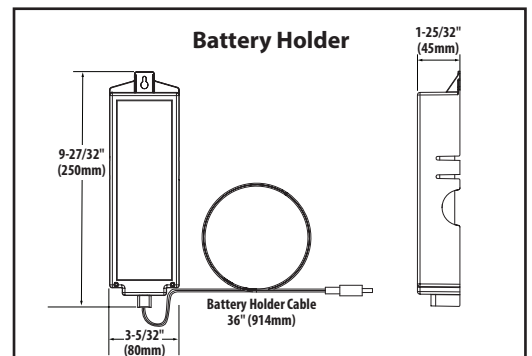

STō Single Handle High Arc Pulldown Kitchen Faucet

Models: S72308EV series

NOTE: THIS FAUCET IS DESIGNED TO BE INSTALLED THROUGH 1 HOLE, 1-1/2" (38mm) MIN. DIA.

Close up view of Control Box

AC Adapter with Power Splitter
(sold separately)
169031