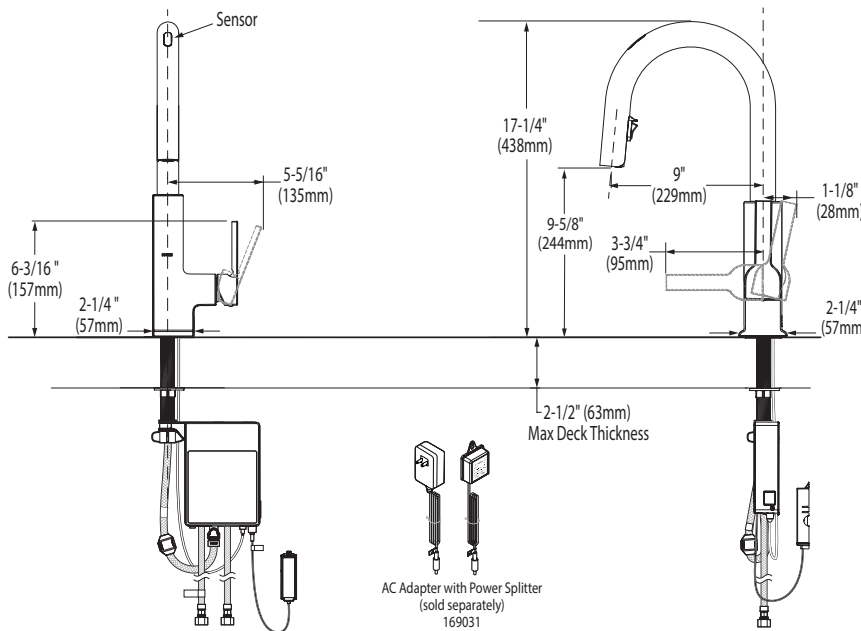

FLOW

- Flow is limited to 1.5 gpm (5.7 L/min) at 60 psi

CARTRIDGE

- 1255™ Duralast™ cartridge

STANDARDS

- Third party certified to, ASME A112.18.1/CSA B125.1 and all applicable requirements referenced therein including NSF 61/9 & 372
- Third party certified to meet FCC part 15 Class B
- Meets CalGreen and Georgia SB370 requirements
- Complies with California Proposition 65 and with the Federal Safe Drinking Water Act
- The backflow protection system in the device consists of two independently operating check valves, a primary and a secondary which prevent backflow
- ADA ♿ for lever handle

STō Single Handle High Arc Pulldown Kitchen Faucet

Models: S72308EV series

NOTE: THIS FAUCET IS DESIGNED TO BE INSTALLED THROUGH 1 HOLE, 1-1/2" (38mm) MIN. DIA.

Close up view of Control Box

AC Adapter with Power Splitter
(sold separately)
169031