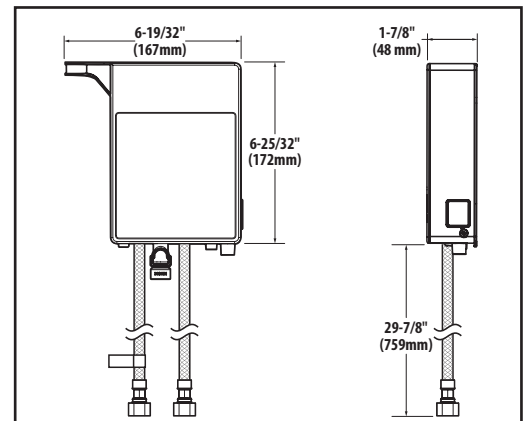

STō Single Handle High Arc Pulldown Kitchen Faucet

Models: S72308EV series

NOTE: THIS FAUCET IS DESIGNED TO BE INSTALLED THROUGH 1 HOLE, 1-1/2" (38mm) MIN. DIA.

Close up view of Control Box

AC Adapter with Power Splitter
(sold separately)
169031