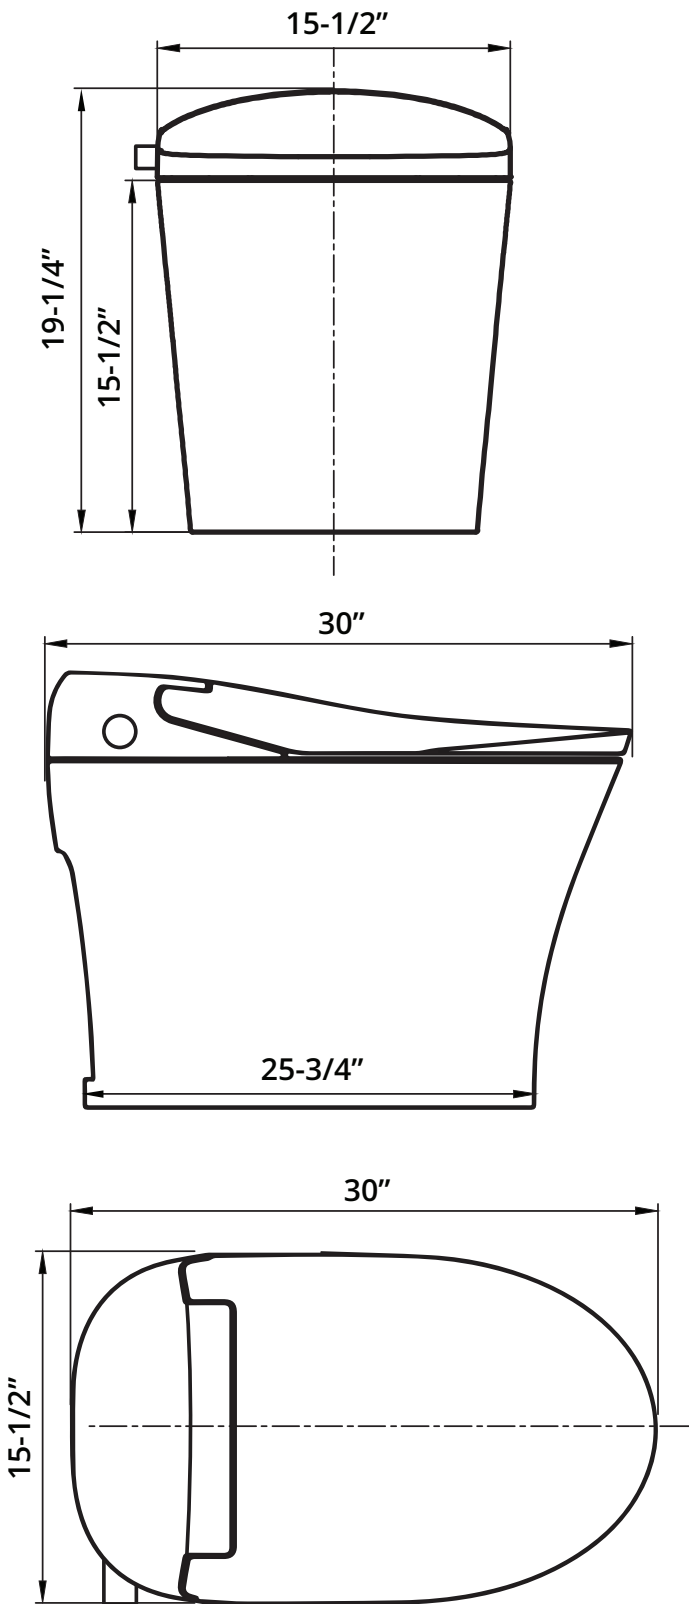

Aquatina 2

Technical:

Included – bidet with integrated bowl, remote control, shutoff valve with flow restrictor, filter cartridge, hoses to connect shutoff and filter to bowl, power cord

Materials - ceramic bowl with polypropylene seat and cover

Shipping weight – 92.4 lbs

Product weight – 77 lbs

Installation – standard 12" rough-in design

Rated Voltage – 110 V AC, 50/60 Hz. 1280 W

Cord length – 60"

Water usage

Flush – 1.28 GPF

Spray – 0.13-0.23 GPM

Warranty: 1 year from date of purchase

Certifications:

Aquatina 2
AETBCERN-12.WH

748079803619

TRONE