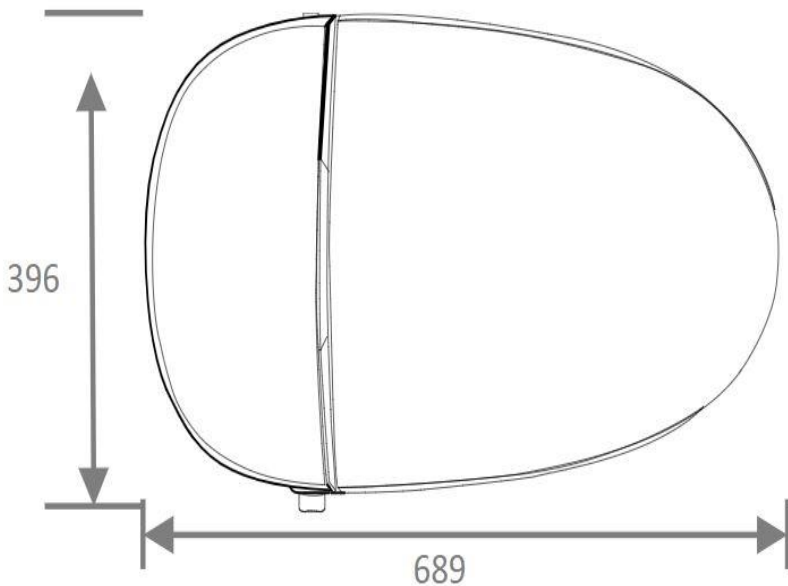

PSBTWE2000

Technical:

Materials - ceramic bowl

Dimensions: 689 x 426 x 471 mm

Rated Power: 1070W

Voltage: 220V/50HZ

Weight : 99 lbs

Water Pressure Range: >15L/min
(static pressure 0.14MPA/dynamic pressure 0.09MPA)

S trap: 305/400mm

Control: Side knob + Remote Control

Lid on/off: Silent soft closing

ProStock

PSBTWE1000

619011962964