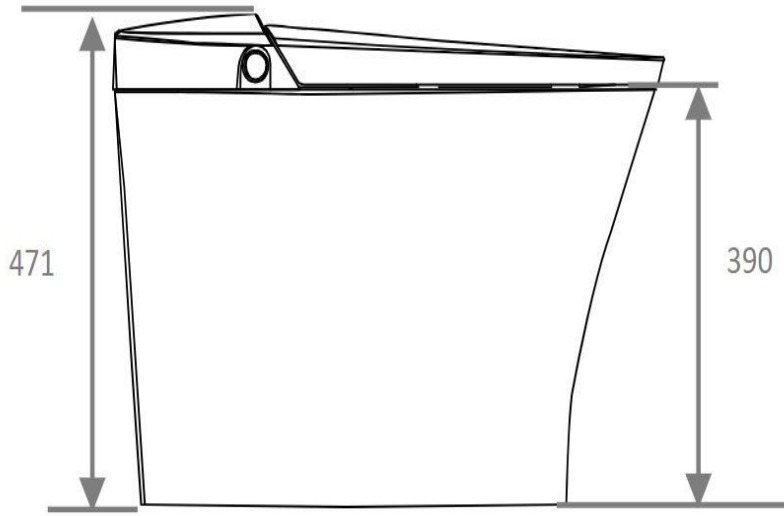

An all-new perspective is coming your way right into your very own bathroom with the ProStock smart bidet toilet. Its single piece, space saving design uses a completely skirted bowl for an easy-to-clean and modern look. Featuring dual nozzles on adjustable spray wands, you can experience a more personalized and sanitary cleaning. A concealed foot sensor lifts the seat, and flushes the bowl, hands-free. Temperature, pressure, and spray position are all adjustable. A warm air dryer caps your extraordinary bathroom experience that only an electronic bidet-toilet can offer.

PSBTWE2000

Technical:

Materials - ceramic bowl

Dimensions: 689 x 426 x 471 mm

Rated Power: 1070W

Voltage: 220V/50HZ

Weight : 99 lbs

Water Pressure Range: >15L/min
(static pressure 0.14MPA/dynamic pressure 0.09MPA)