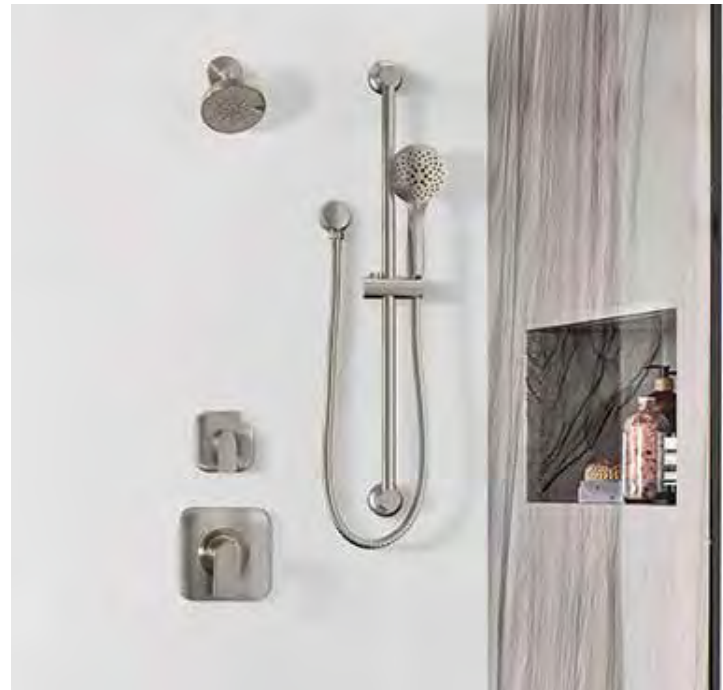

Shower Spa

NEW COLLECTION

A Designer's Dream

Enjoy **M-CORE™**'s improved style options including perfectly matching transfer trim, and attention to details that reflects a desire for a dream bathroom. Not only does M-CORE allow for a wider array of trim selections, it also lets those going through the new construction or remodeling process take their time with selections as functionality and style choices can be made after the valve is plumbed.

With M-CORE transfer valves, consumers can choose from a wide range of options to flow showering devices in a single or shared mode.

- Offers 3 or 6 function transfer ability:
 - 3 function: Three distinct or two distinct/one shared
 - 6 function: Three distinct or three shared
- Broad range of finishes and perfectly matched style