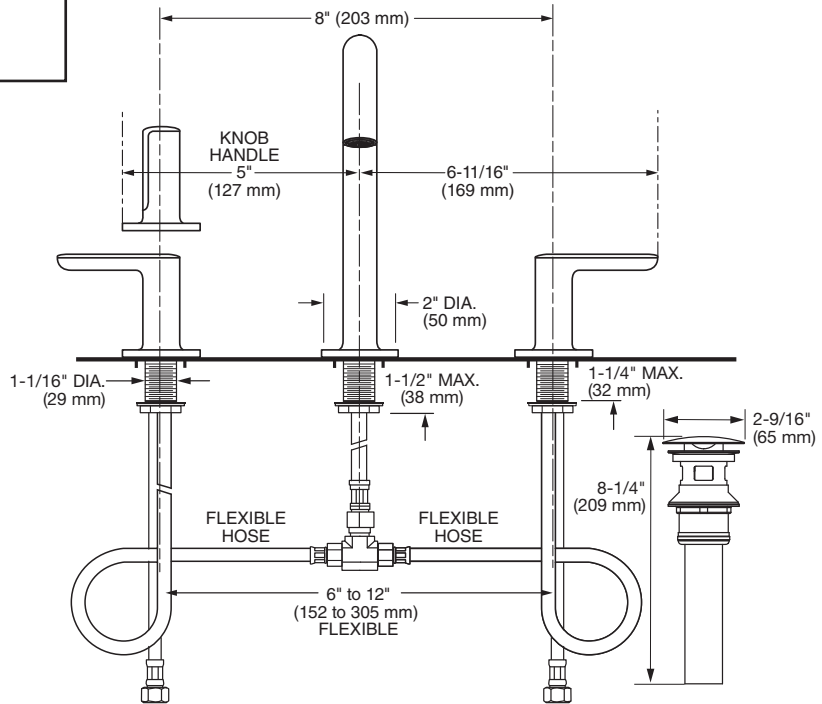

7105801 Shown

**MODEL NUMBER:**

- ❑ **7105801 Studio S Widespread**  
Metal Speed Connect® pop-up drain.  
Metal lever handles.
- ❑ **7105821 Studio S Widespread**  
Metal Speed Connect® pop-up drain.  
Metal knob handles.

**GENERAL DESCRIPTION:**

Metal shank valve bodies with flexible hose connections for 6" to 12" (152 mm to 305 mm) installations. 1/4 turn washerless ceramic disc valve cartridges. Metal spout. Cast brass inlet shanks and 24" nylon braided flexible supply hoses with 3/8" compression connectors. Metal push drain body with 1-1/4 inch (32 mm) tail piece. 1.2 gpm/4.5 L/min. maximum flow rate.

**Push Drain:**

- Fewer parts. Installs in less time.
- No adjustments required - seals the first time, every time.

**Lead Free:** Faucet contains ≤ 0.25% total lead content by weighted average.

ADA COMPLIANT

EPA  
WATERSENSE®  
CERTIFIED

**SUGGESTED SPECIFICATION**

Two-handle widespread lavatory faucet shall feature metal shank brass valve bodies with flexible hose connections for 6" to 12" installations. Shall also feature 1/4 turn washerless ceramic disc valve cartridges. Shall also feature a metal drain body with stainless steel cable actuation. Fitting shall be American Standard Model #71058X1.\_\_\_\_.