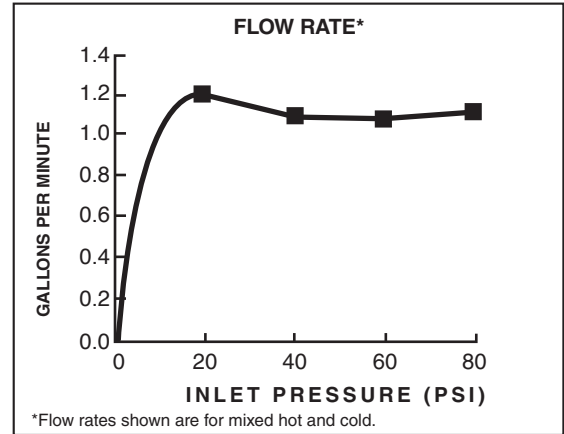

CODES AND STANDARDS

These products meet or exceed the following codes and standards:

- **ANSI A117.1**
- **ASME A112.18.1**
- **CSA B125.1**
- **NSF/ANSI/CAN 61: Q<1**
- **NSF/ANSI/CAN 372**

Product Number	Description	Finish Options			
		Polished Chrome	Brushed Nickel	Matte Black	Brushed Cool Sunrise
		002	295	243	GN0
7105801	Studio S Widespread with metal Speed Connect® pop-up drain. Metal lever handles.	✓	✓	✓	✓
7105821	Studio S Widespread with metal Speed Connect® pop-up drain. Metal knob handles.	✓	✓	✓	

Meets the American Disabilities Act Guidelines and **ANSI A117.1** Requirements for the physically challenged.