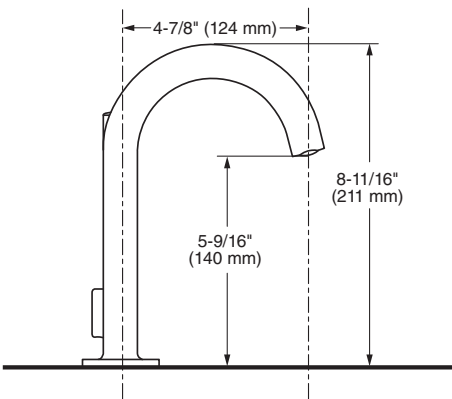

7105801 Shown

**MODEL NUMBER:**

- ❑ **7105801 Studio S Widespread**  
Metal Speed Connect® pop-up drain.  
Metal lever handles.
- ❑ **7105821 Studio S Widespread**  
Metal Speed Connect® pop-up drain.  
Metal knob handles.

**GENERAL DESCRIPTION:**

Metal shank valve bodies with flexible hose connections for 6" to 12" (152 mm to 305 mm) installations. 1/4 turn washerless ceramic disc valve cartridges. Metal spout. Cast brass inlet shanks and 24" nylon braided flexible supply hoses with 3/8" compression connectors. Metal push drain body with 1-1/4 inch (32 mm) tail piece. 1.2 gpm/4.5 L/min. maximum flow rate.

EPA  
WATERSENSE®  
CERTIFIED

**SUGGESTED SPECIFICATION**

Two-handle widespread lavatory faucet shall feature metal shank brass valve bodies with flexible hose connections for 6" to 12" installations. Shall also feature 1/4 turn washerless ceramic disc valve cartridges. Shall also feature a metal drain body with stainless steel cable actuation. Fitting shall be American Standard Model #71058X1.\_\_\_\_.