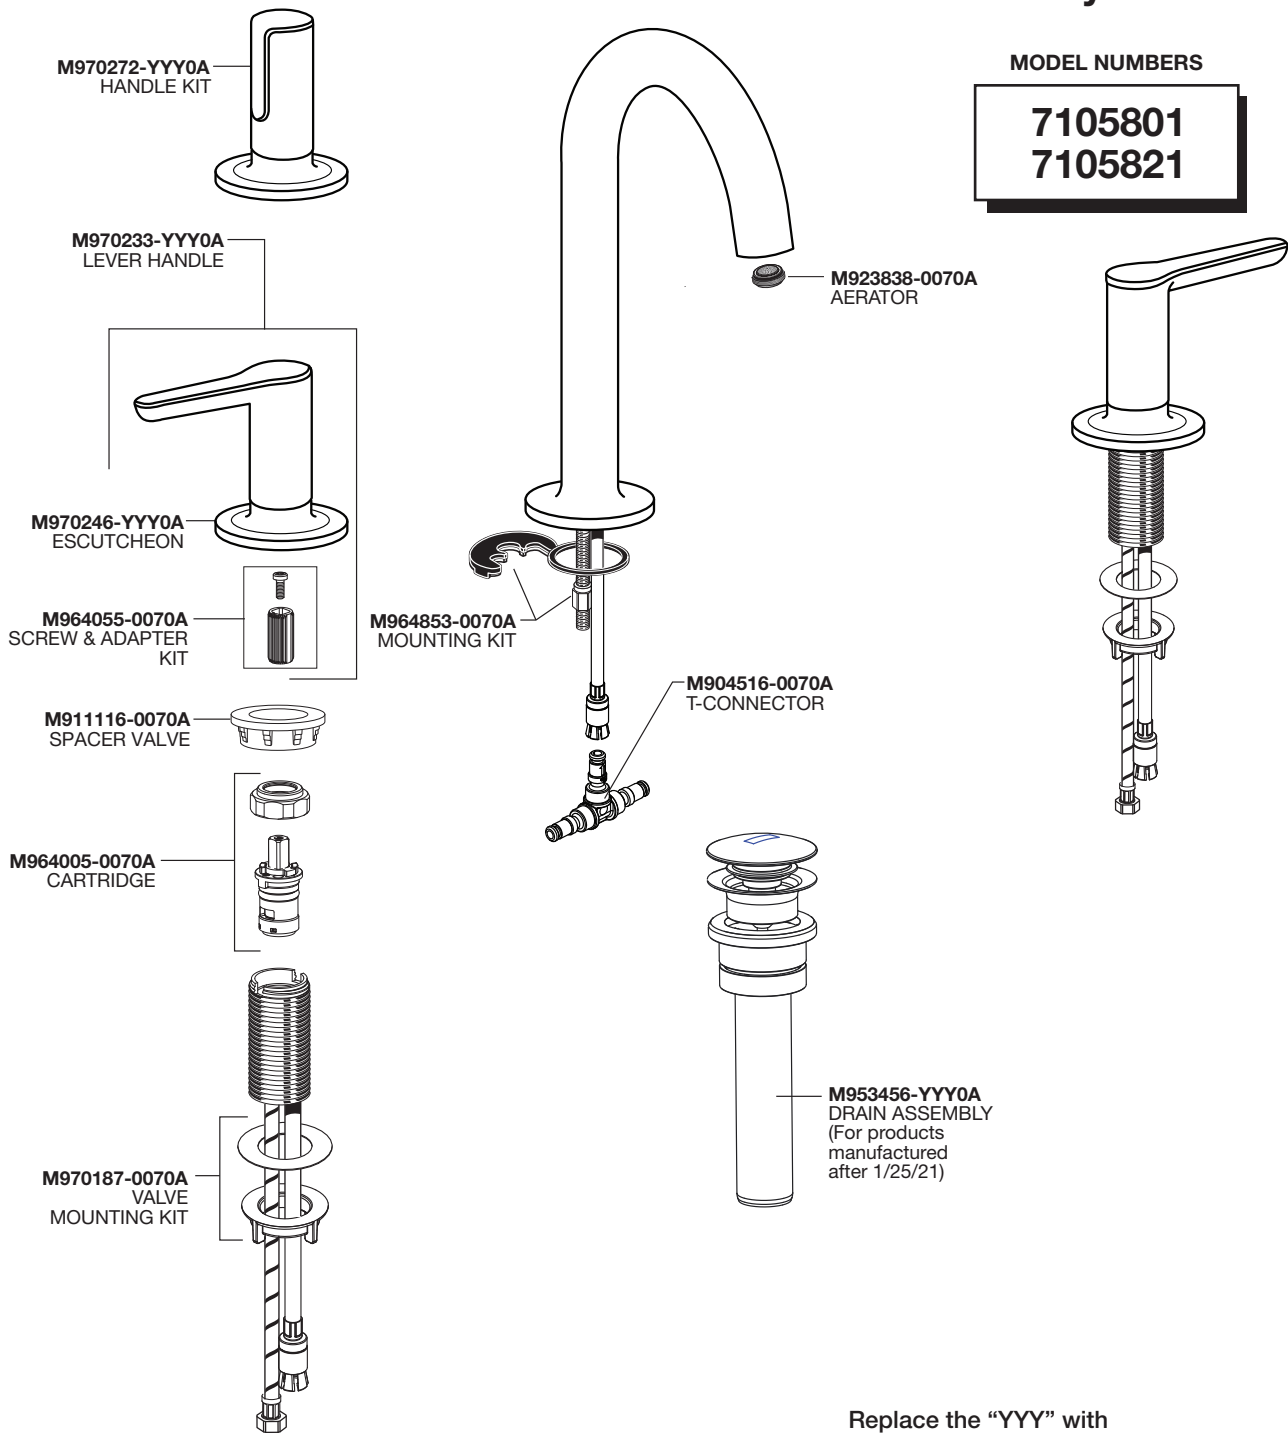

American Standard

Studio® S Dual Control Widespread Lavatory Faucet

MODEL NUMBERS

7105801
7105821

Replace the "YYY" with
appropriate finish code

POLISHED CHROME	002
BRUSHED NICKEL	295
MATTE BLACK	243

HOT LINE FOR HELP

Weekdays 8:00 a.m. to 7:00 p.m. EST

IN MEXICO 01-800-839-1200

PART OF **LIXIL**

American Standard

Studio^{MD} S

Robinet de lavabo double commande

MODÈLES NUMÉROS

7105801
7105821