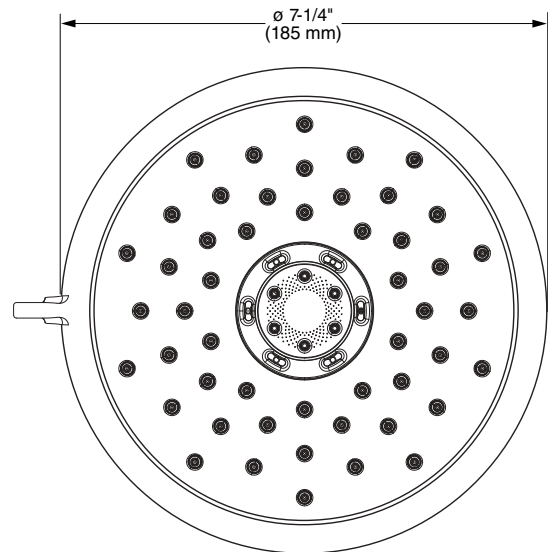

MODEL NUMBER:

- 9138073 Spectra® Traditional 4-Function Showerhead

GENERAL DESCRIPTION:

Showerhead adjusts from Drench to Sensitive to jet to Massage. Permanent built-in compensating flow control device. 1.8 gpm/6.8 L/min. maximum flow rate.

SUGGESTED SPECIFICATION

Showerhead shall feature 4 spray functions with maximum 1.8 gpm/6.8 L/min flow rate. Fitting shall be American Standard Model # 9138073.

CODES AND STANDARDS

These products meet or exceed the following codes and standards:

- ASME A112.18.1**
- CSA B125.1**
- EPA WaterSense**

Product Number	Description	Finish Options					
		Polished Chrome	Brushed Nickel	Polished Nickel	Legacy Bronze	Matte Black	Brushed Cool Sunrise
		002	295	013	278	243	GN0
9138073	Spectra® Fixed™ Traditional 4-Function Showerhead. 1.8 gpm Max Flow. CEC	✓	✓	✓	✓	✓	✓
1660240	Standard Shower Arm and Flange	✓	✓	✓	✓	✓	✓
1660241	Modern Shower Arm and Flange	✓	✓	✓	✓	✓	✓