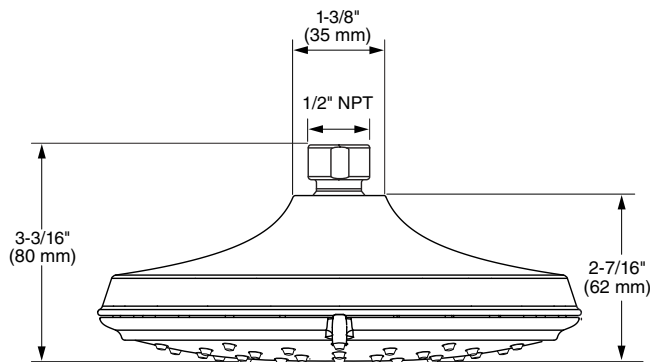

MODEL NUMBER:

- 9138073 Spectra® Traditional 4-Function Showerhead

GENERAL DESCRIPTION:

Showerhead adjusts from Drench to Sensitive to jet to Massage. Permanent built-in compensating flow control device. 1.8 gpm/6.8 L/min. maximum flow rate.

SUGGESTED SPECIFICATION

Showerhead shall feature 4 spray functions with maximum 1.8 gpm/6.8 L/min flow rate. Fitting shall be American Standard Model # 9138073.

CODES AND STANDARDS

These products meet or exceed the following codes and standards:

- ASME A112.18.1**
- CSA B125.1**
- EPA WaterSense**

Product Number	Description	Finish Options					
		Polished Chrome	Brushed Nickel	Polished Nickel	Legacy Bronze	Matte Black	Brushed Cool Sunrise
		002	295	013	278	243	GN0
9138073	Spectra® Fixed™ Traditional 4-Function Showerhead. 1.8 gpm Max Flow. CEC	✓	✓	✓	✓	✓	✓
1660240	Standard Shower Arm and Flange	✓	✓	✓	✓	✓	✓
1660241	Modern Shower Arm and Flange	✓	✓	✓	✓	✓	✓