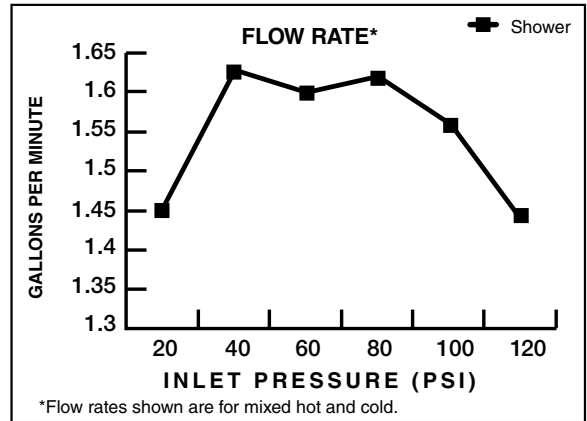

CODES AND STANDARDS

These products meet or exceed the following codes and standards:

- **ASME A112.18.1**
- **CSA B125.1**
- **EPA WaterSense**

Product Number	Description	Finish Options					
		Polished Chrome	Brushed Nickel	Polished Nickel	Legacy Bronze	Matte Black	Brushed Cool Sunrise
		002	295	013	278	243	GN0
9138073	Spectra® Fixed™ Traditional 4-Function Showerhead. 1.8 gpm Max Flow. CEC	✓	✓	✓	✓	✓	✓
1660240	Standard Shower Arm and Flange	✓	✓	✓	✓	✓	✓
1660241	Modern Shower Arm and Flange	✓	✓	✓	✓	✓	✓