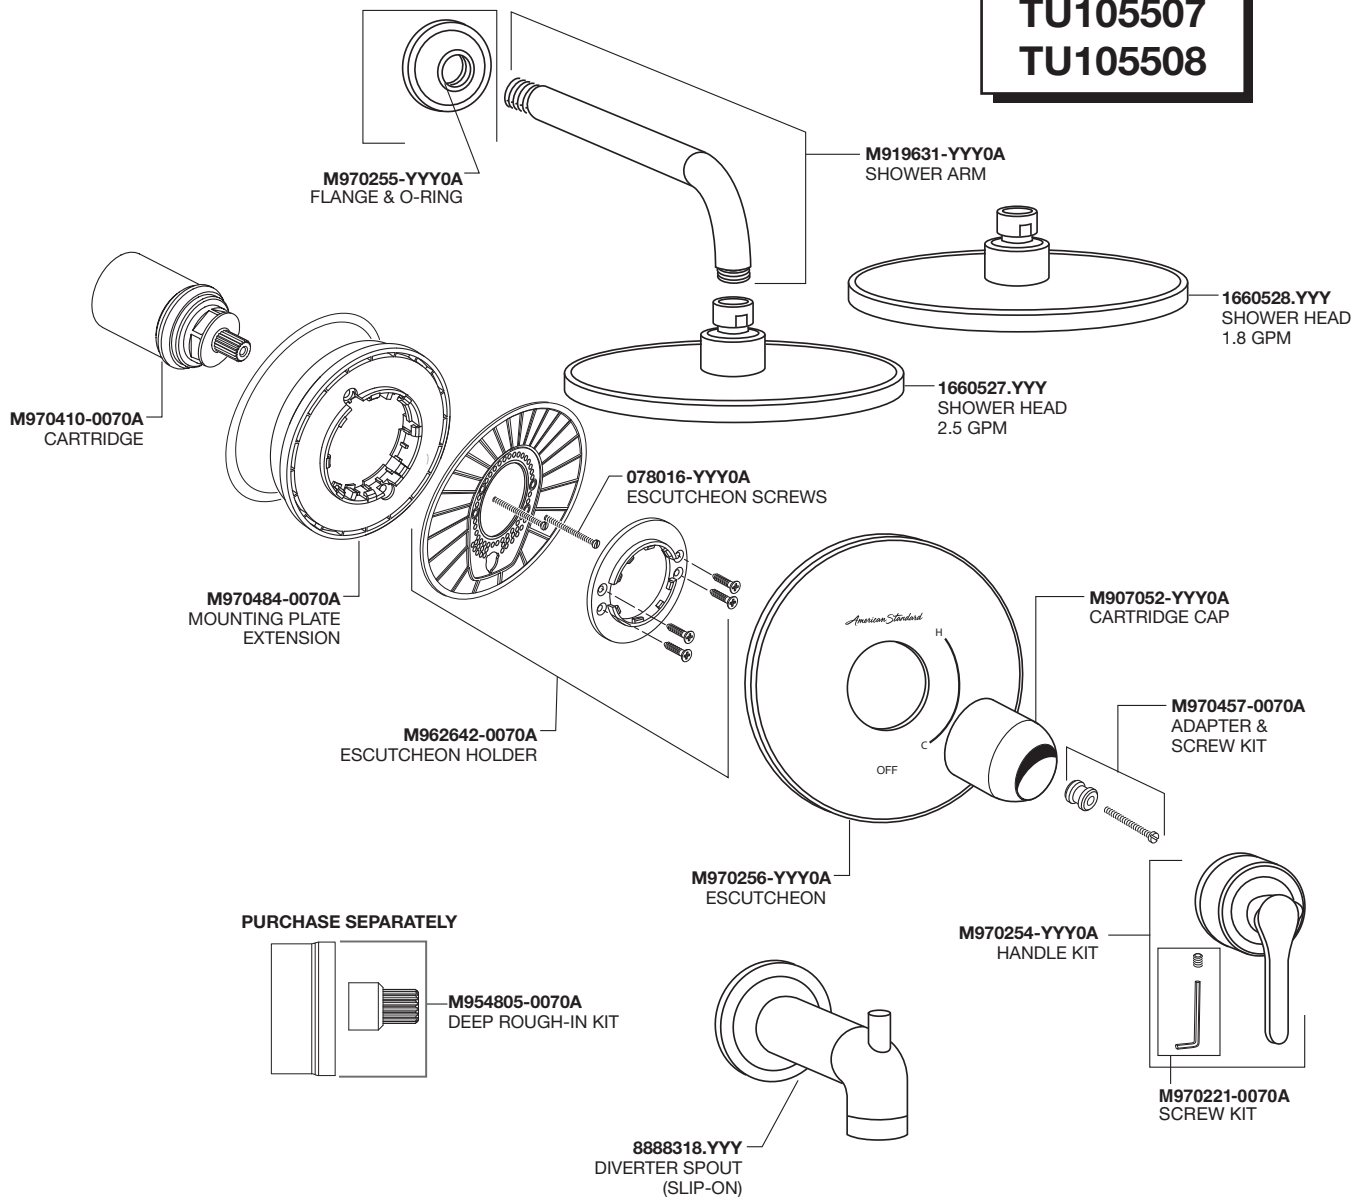

## STUDIO® S PRESSURE BALANCE BATH AND SHOWER TRIM KIT

MODEL NUMBERS

**TU105500**  
**TU105501**  
**TU105502**  
**TU105507**  
**TU105508**

PURCHASE SEPARATELY

Replace the "YYY" with appropriate finish code