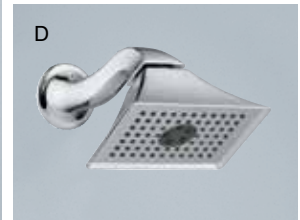

Available as Shower Only

C. CEILING MOUNT RAINCAN SHOWERHEAD

RP48043PC 11" x 7" showerhead; RP48985PC 6" arm
Max Flow: 2.5 gpm @ 80 psi, 9.5 L/min @ 550 kPa

D. MULTI-FUNCTION WALL MOUNT SHOWERHEAD

RP48041PC 5⁷/₈" x 3⁷/₈" showerhead; RP48040PC
6³/₄" arm; Max Flow: 2.5 gpm @ 80 psi, 9.5 L/min @ 550 kPa

G. RAINCAN SHOWERHEAD WITH H₂OKINETIC®

TECHNOLOGY 87390-PC
5¹/₄" showerhead; RP62603PC 7" arm
Max Flow: 2.0 gpm @ 80 psi, 7.6 L/min @ 550 kPa

H. HYDRACHOICE™ SPRAY HEADS WITH

H₂OKINETIC® TECHNOLOGY† AND ROUND TRIM
Height: 3¹/₂" Width: 3¹/₂" Max Flow: 1.5 gpm @ 80 psi
(Rough sold separately)
(listed in order - top to bottom)
SOOTHING SPRAY HEAD SH84100-PC; T84613-PC
MASSAGING SPRAY HEAD SH84101-PC; T84613-PC
INVIGORATING SPRAY HEAD SH84102-PC; T84613-PC

I. HYDRACHOICE™ TOUCH-CLEAN® SPRAY HEAD†

AND ROUND TRIM SH84103-PC; T84613-PC
Height: 3¹/₂" Width: 3¹/₂" Max Flow: 1.5 gpm @ 80 psi
(Rough sold separately)

J. ROMAN TUB WITH CROSS HANDLES AND

HANDSHOWER T67490-PCLHP; HX790-PC
Height: 9³/₄" Reach: 9³/₄" Max Flow: 18.5 gpm @ 60 psi
(Rough sold separately)
Available with Lever Handles and optional Blue Glass or
Swarovski Crystal Finial
Available without Handshower

K. 24" ADA COMPLIANT CONTEMPORARY GRAB BAR*

69375-PC; Diameter: 1¹/₄" Width from Wall: 2³/₄"
Available as 12"

* Select models and accessories not available in all finishes.

† Available with 1.0 gpm max flow rate.