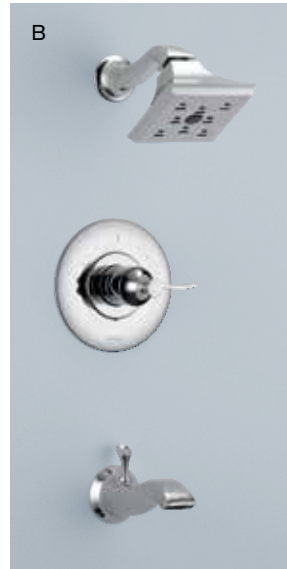

Available as Shower Only

C. CEILING MOUNT RAINCAN SHOWERHEAD

RP48043PC 11" x 7" showerhead; RP48985PC 6" arm
Max Flow: 2.5 gpm @ 80 psi, 9.5 L/min @ 550 kPa

D. MULTI-FUNCTION WALL MOUNT SHOWERHEAD

RP48041PC 5⁷/₈" x 3⁷/₈" showerhead; RP48040PC
6³/₄" arm; Max Flow: 2.5 gpm @ 80 psi, 9.5 L/min @ 550 kPa

G. RAINCAN SHOWERHEAD WITH H₂OKINETIC®

TECHNOLOGY 87390-PC
5¹/₄" showerhead; RP62603PC 7" arm
Max Flow: 2.0 gpm @ 80 psi, 7.6 L/min @ 550 kPa

H. HYDRACHOICE™ SPRAY HEADS WITH

H₂OKINETIC® TECHNOLOGY† AND ROUND TRIM
Height: 3¹/₂" Width: 3¹/₂" Max Flow: 1.5 gpm @ 80 psi
(Rough sold separately)
(listed in order - top to bottom)
SOOTHING SPRAY HEAD SH84100-PC; T84613-PC
MASSAGING SPRAY HEAD SH84101-PC; T84613-PC
INVIGORATING SPRAY HEAD SH84102-PC; T84613-PC

I. HYDRACHOICE™ TOUCH-CLEAN® SPRAY HEAD†

AND ROUND TRIM SH84103-PC; T84613-PC
Height: 3¹/₂" Width: 3¹/₂" Max Flow: 1.5 gpm @ 80 psi
(Rough sold separately)

J. ROMAN TUB WITH CROSS HANDLES AND

HANDSHOWER T67490-PCLHP; HX790-PC
Height: 9³/₄" Reach: 9³/₄" Max Flow: 18.5 gpm @ 60 psi
(Rough sold separately)
Available with Lever Handles and optional Blue Glass or
Swarovski Crystal Finial
Available without Handshower

K. 24" ADA COMPLIANT CONTEMPORARY GRAB BAR*

69375-PC; Diameter: 1¹/₄" Width from Wall: 2³/₄"
Available as 12"

* Select models and accessories not available in all finishes.

† Available with 1.0 gpm max flow rate.