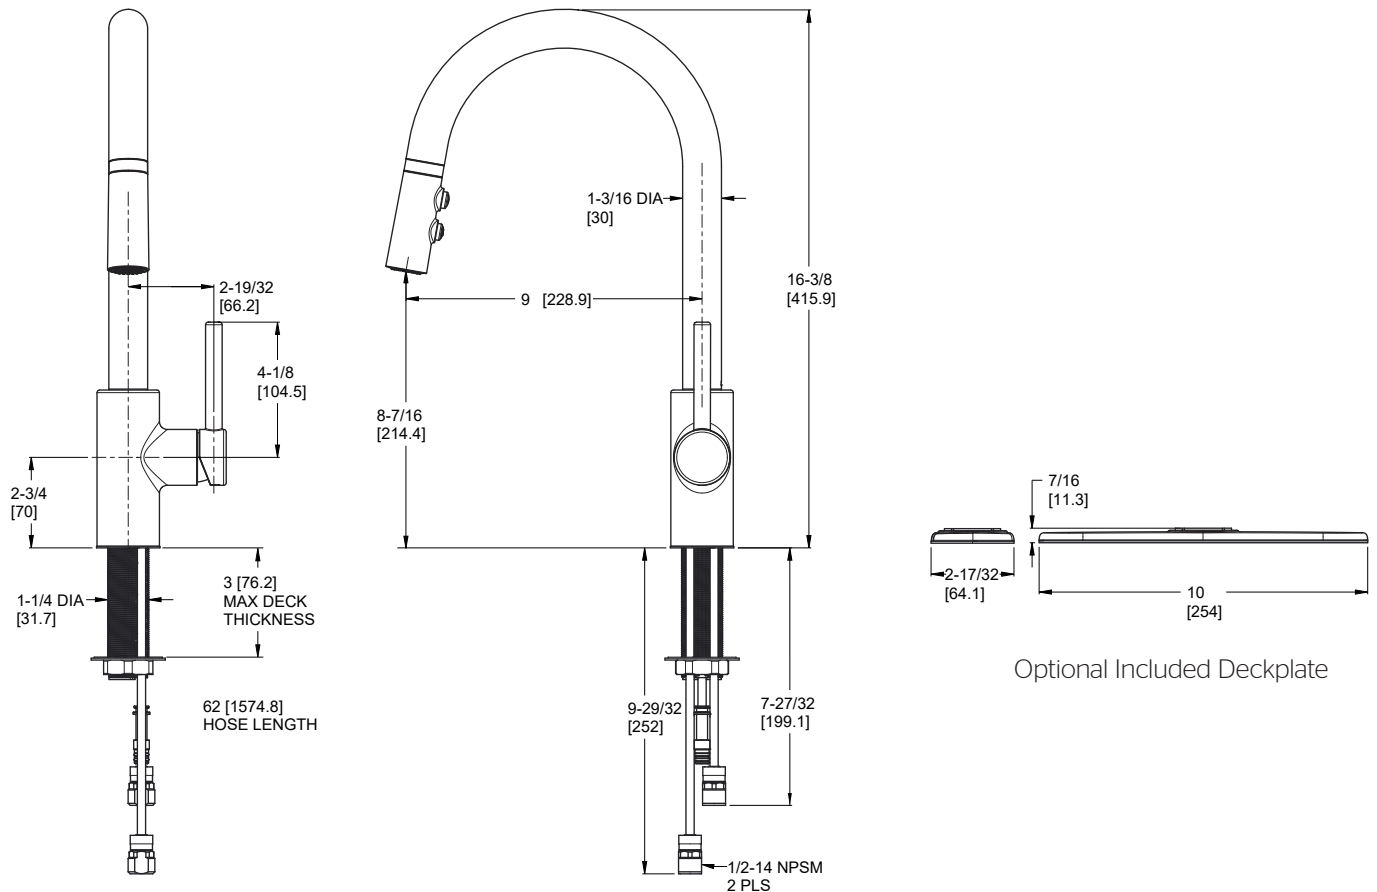

Pull Down Kitchen Faucet

- LG529-SAB Finish(B)
- LG529-SAC Finish(C)
- LG529-SAS Finish(S)
- LG529-SABG Finish(BG)

Specifications

- 1 or 3-Hole Installation
- Pforever Seal™

Features

- 1.8 GPM Flow Rate
- 3 Function Pull-Down Sprayer
- 1 or 3-Hole Installation; Deck Plate or Single Hole Mounting Option
- AccuDock™ Sprayhead Docking
- Pforever Seal™ Ceramic Disc Valve
- Limited Lifetime Warranty

Code Compliance

Pfister products are designed and manufactured in compliance with the following standards and codes:

- IAPMO Certified to ASME A112.18.1/CSA B125.1 including:
 - ASME A112.18.3 (Backflow Prevention)
- NSF/ANSI/CAN61:Q≤1
- CEC Certified/CALGreen compliant
- ADA Compliant - ANSI A117.1 (Lever Handle Only)

Dimensions

Ø1-3/8 Min to Ø1-1/2 Max. Deck Hole Openings

Optional Included Deckplate