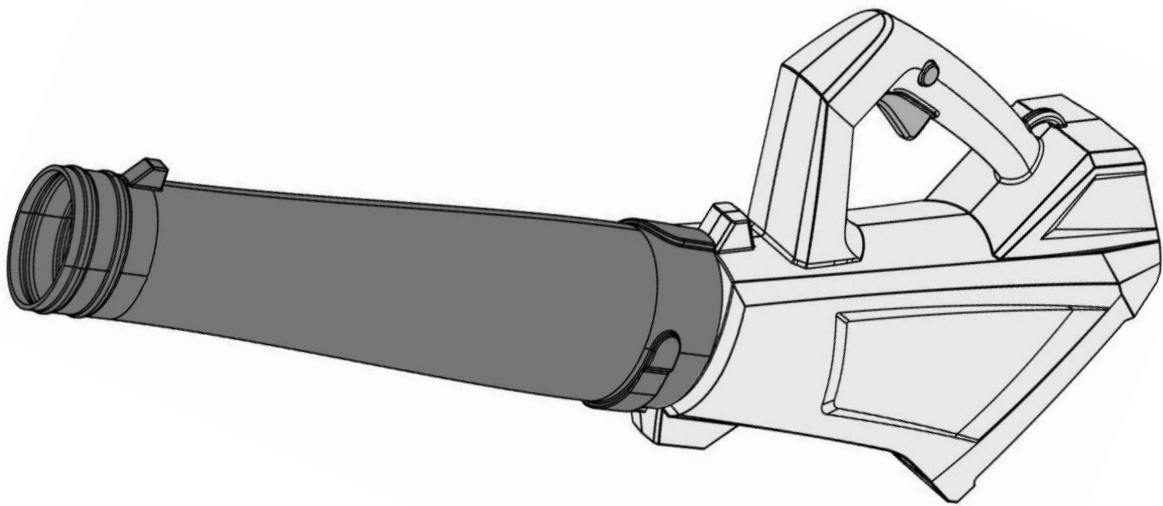

40V LITHIUM-ION CORDLESS LEAF BLOWER

Model: EB430D

Specification Sheet

Technical information for the Swift EB430D leaf blower.

Tool	Leaf Blower
Model	EB430D
Rated Voltage	40V DC
Max Air Volume	7 m ³ /min
Max Air Speed	39m/s
Weight (without EP40 battery pack)	4.19 lbs. (1.9 kg)
Sound pressure level	93.8 dB(A), K=3.0
Vibration Uncertainty K= 1.5m/s²	<1.3m/s ²
Battery Pack	Lithium Ion – EB20
Battery Charger	EBC05