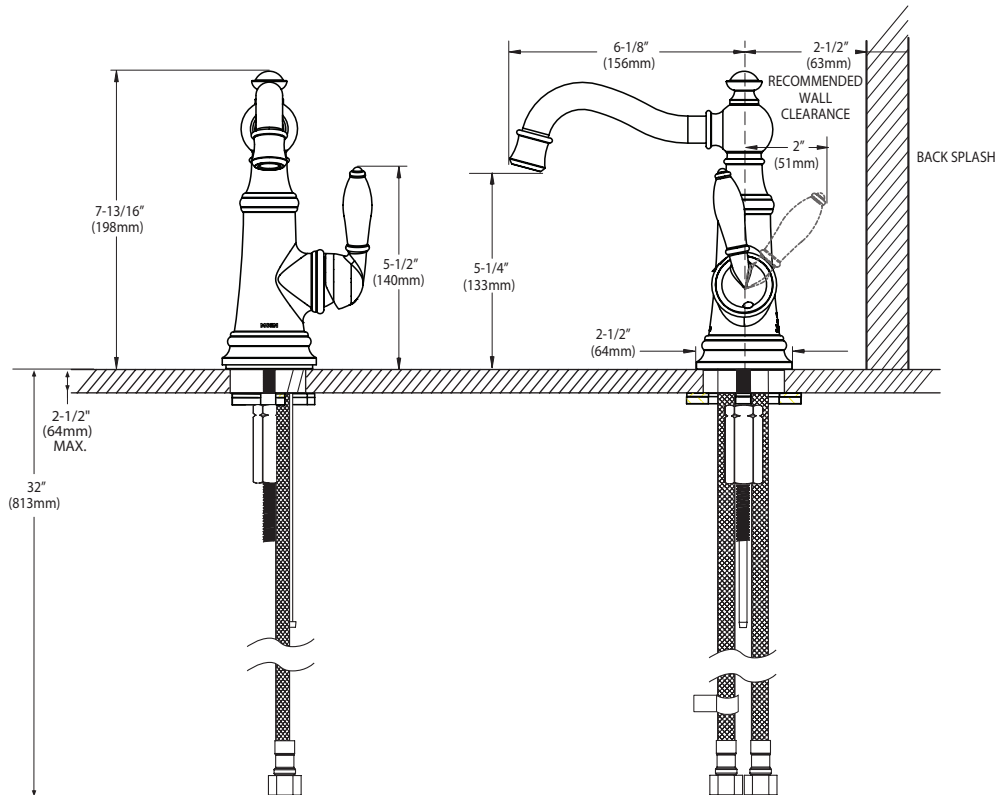

WEYMOUTH™ Single-Handle Bar Faucet

Model: S62101 series

NOTE: THIS FAUCET IS DESIGNED TO BE
INSTALLED THROUGH 1 HOLE, 1-1/8" MIN. DIA.

CRITICAL DIMENSIONS (DO NOT SCALE)

DESCRIPTION

- Metal construction with various finishes identified by suffix
- Flexible supplies with 3/8" compression fittings connect directly to supply stops

OPERATION

- Lever style handle
- Temperature controlled by 100° arc of handle travel

FLOW

- Aerator is limited to 1.5 gpm max (5.7 L/min) at 60 psi

CARTRIDGE

- 1255™ Duralast™ cartridge for Single-Handle Faucets

WEYMOUTH™ Single-Handle Bar Faucet

Model: S62101 series

NOTE: THIS FAUCET IS DESIGNED TO BE INSTALLED THROUGH 1 HOLE, 1-1/8" MIN. DIA.

CRITICAL DIMENSIONS (DO NOT SCALE)