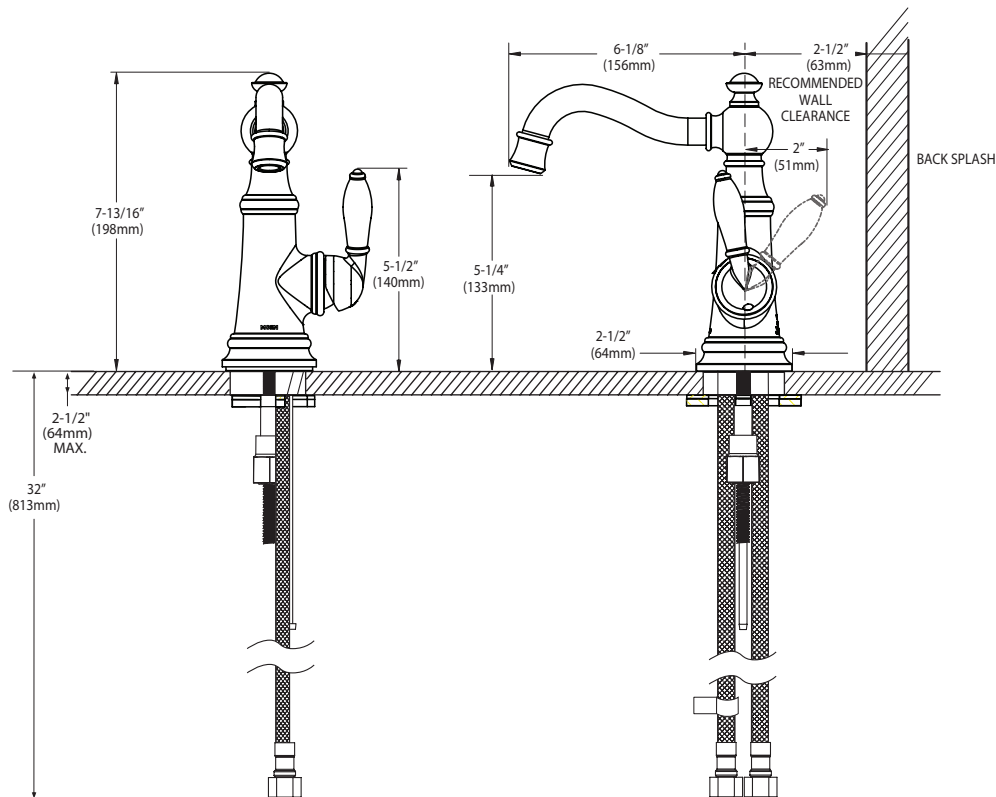

WEYMOUTH™ Single-Handle Bar Faucet

Model: S62101 series

NOTE: THIS FAUCET IS DESIGNED TO BE
INSTALLED THROUGH 1 HOLE, 1-1/8" MIN. DIA.

CRITICAL DIMENSIONS (DO NOT SCALE)

DESCRIPTION

- Metal construction with various finishes identified by suffix
- Flexible supplies with 3/8" compression fittings connect directly to supply stops

WEYMOUTH™ Single-Handle Bar Faucet

Model: S62101 series

NOTE: THIS FAUCET IS DESIGNED TO BE INSTALLED THROUGH 1 HOLE, 1-1/8" MIN. DIA.

CRITICAL DIMENSIONS (DO NOT SCALE)