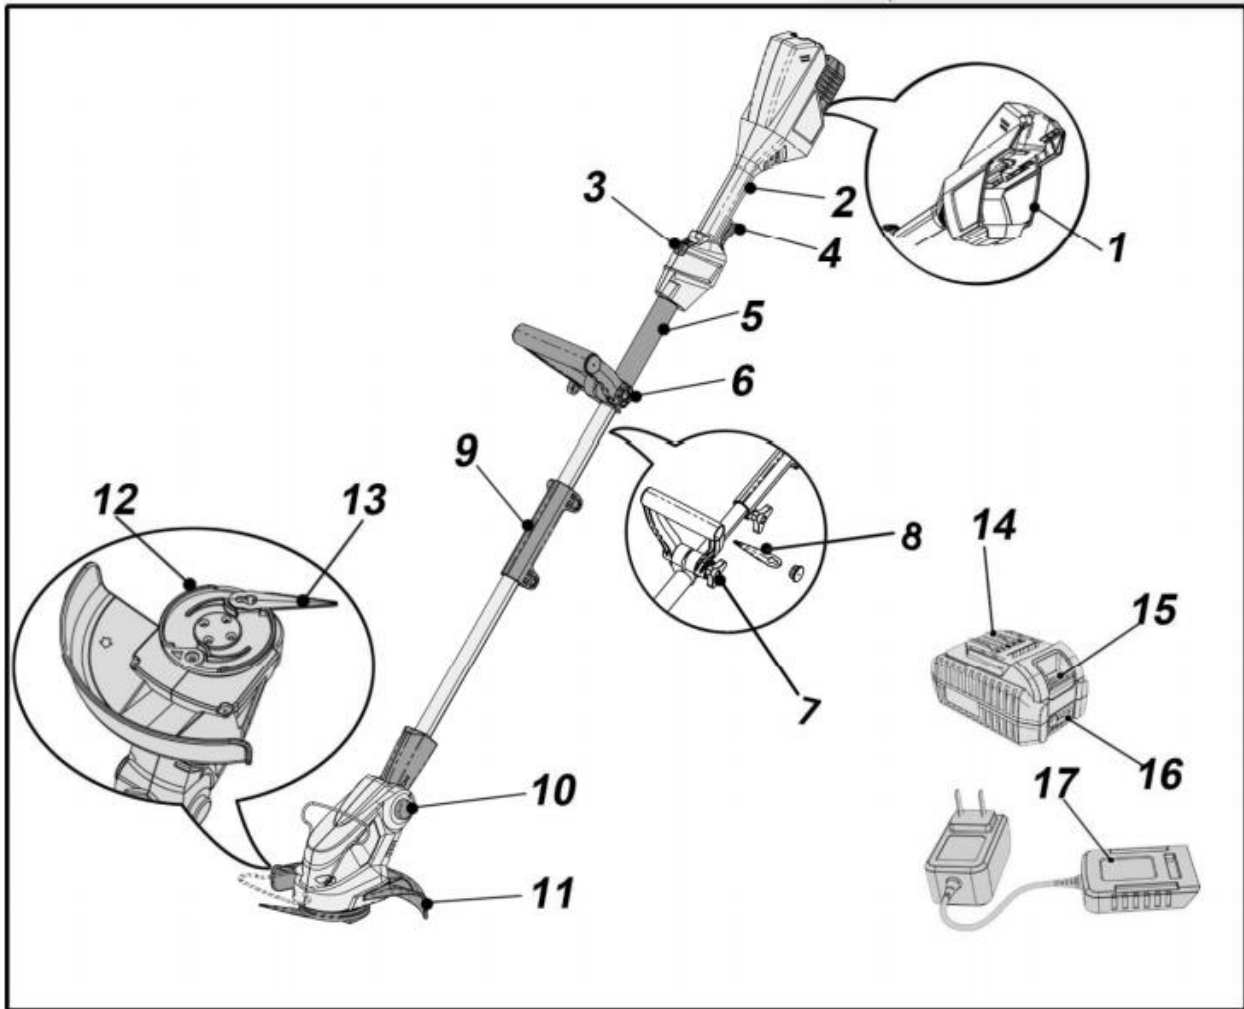

40V LITHIUM-ION CORDLESS GRASS TRIMMER

Model: EB310D

Parts List

1. Insertion slot for battery
2. Handle
3. Switch interlock
4. On/Off switch
5. Foam pipe
6. Handlebar
7. Handlebar knob
8. Spare blades
9. Shaft conjunction

10. Head rotation lock
11. Guard
12. Blade socket
13. Blade
14. Battery (EB20)
15. Battery release button
16. LED charge state indicator
17. Charger (EBC05)