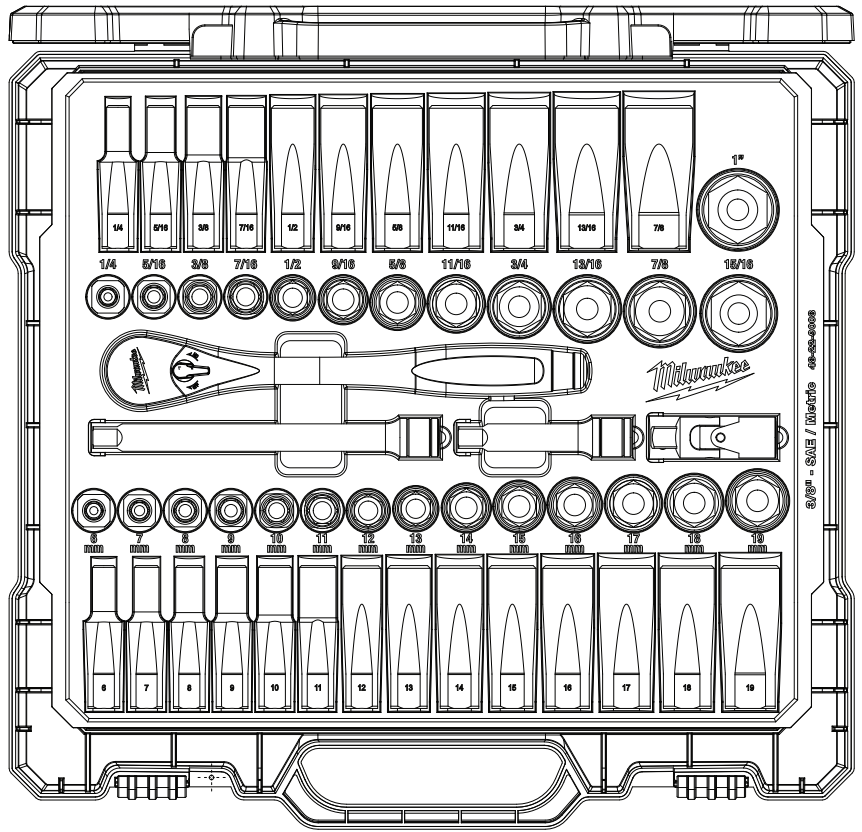

Catalog No. 48-22-9008
3/8" SAE and Metric
56 piece Combo Socket Set

PART NO.	DRIVE SIZE	SOCKET/PART DESCRIPTION	PART NO.	DRIVE SIZE	SOCKET/PART DESCRIPTION
45-34-9060	3/8" Drive Socket	SAE Standard 1/4"	45-34-9076	3/8" Drive Socket	Metric Standard 6MM
45-34-9061	3/8" Drive Socket	SAE Standard 5/16"	45-34-9077	3/8" Drive Socket	Metric Standard 7MM
45-34-9062	3/8" Drive Socket	SAE Standard 3/8"	45-34-9078	3/8" Drive Socket	Metric Standard 8MM
45-34-9063	3/8" Drive Socket	SAE Standard 7/16"	45-34-9079	3/8" Drive Socket	Metric Standard 9MM
45-34-9064	3/8" Drive Socket	SAE Standard 1/2"	45-34-9080	3/8" Drive Socket	Metric Standard 10MM
45-34-9065	3/8" Drive Socket	SAE Standard 9/16"	45-34-9081	3/8" Drive Socket	Metric Standard 11MM
45-34-9066	3/8" Drive Socket	SAE Standard 5/8"	45-34-9082	3/8" Drive Socket	Metric Standard 12MM
45-34-9067	3/8" Drive Socket	SAE Standard 11/16"	45-34-9083	3/8" Drive Socket	Metric Standard 13MM
45-34-9068	3/8" Drive Socket	SAE Standard 3/4"	45-34-9084	3/8" Drive Socket	Metric Standard 14MM
45-34-9069	3/8" Drive Socket	SAE Standard 13/16"	45-34-9085	3/8" Drive Socket	Metric Standard 15MM
45-34-9070	3/8" Drive Socket	SAE Standard 7/8"	45-34-9086	3/8" Drive Socket	Metric Standard 16MM
45-34-9071	3/8" Drive Socket	SAE Standard 15/16"	45-34-9087	3/8" Drive Socket	Metric Standard 17MM
45-34-9072	3/8" Drive Socket	SAE Standard 1"	45-34-9088	3/8" Drive Socket	Metric Standard 18MM
45-34-9073	3/8" Drive Socket	SAE Deep 1/4"	45-34-9089	3/8" Drive Socket	Metric Standard 19MM
45-34-3125	3/8" Drive Socket	SAE Deep 5/16"	45-34-9090	3/8" Drive Socket	Metric Deep 6MM
45-34-3750	3/8" Drive Socket	SAE Deep 3/8"	45-34-9091	3/8" Drive Socket	Metric Deep 7MM
45-34-4375	3/8" Drive Socket	SAE Deep 7/16"	45-34-9092	3/8" Drive Socket	Metric Deep 8MM
45-35-5000	3/8" Drive Socket	SAE Deep 1/2"	45-34-9093	3/8" Drive Socket	Metric Deep 9MM
45-34-5625	3/8" Drive Socket	SAE Deep 9/16"	45-34-0010	3/8" Drive Socket	Metric Deep 10MM
45-34-6250	3/8" Drive Socket	SAE Deep 5/8"	45-34-9094	3/8" Drive Socket	Metric Deep 11MM
45-34-6875	3/8" Drive Socket	SAE Deep 11/16"	45-34-0012	3/8" Drive Socket	Metric Deep 12MM
45-34-7500	3/8" Drive Socket	SAE Deep 3/4"	45-34-0013	3/8" Drive Socket	Metric Deep 13MM
45-34-9074	3/8" Drive Socket	SAE Deep 13/16"	45-34-0014	3/8" Drive Socket	Metric Deep 14MM
45-34-9075	3/8" Drive Socket	SAE Deep 7/8"	45-34-0015	3/8" Drive Socket	Metric Deep 15MM
45-34-9095	3/8" Drive Socket	SAE Deep 15/16"	45-34-9095	3/8" Drive Socket	Metric Deep 16MM
43-24-9102	3/8" Drive Socket	3" Extension Bar	45-34-0117	3/8" Drive Socket	Metric Deep 17MM
43-24-0006	3/8" Drive Socket	6" Extension Bar	45-34-0118	3/8" Drive Socket	Metric Deep 18MM
42-04-9103	3/8" Drive Socket	Universal Joint	45-34-0119	3/8" Drive Socket	Metric Deep 19MM
48-22-9038	3/8" Drive Socket	Socket Ratchet Wrench			
42-55-9101		SAE/Metric Carrying Case-Large			
44-20-0035		Carrying Case Latch			
31-01-9101		3/8" 56 Pc. SAE/Metric Tool Tray			