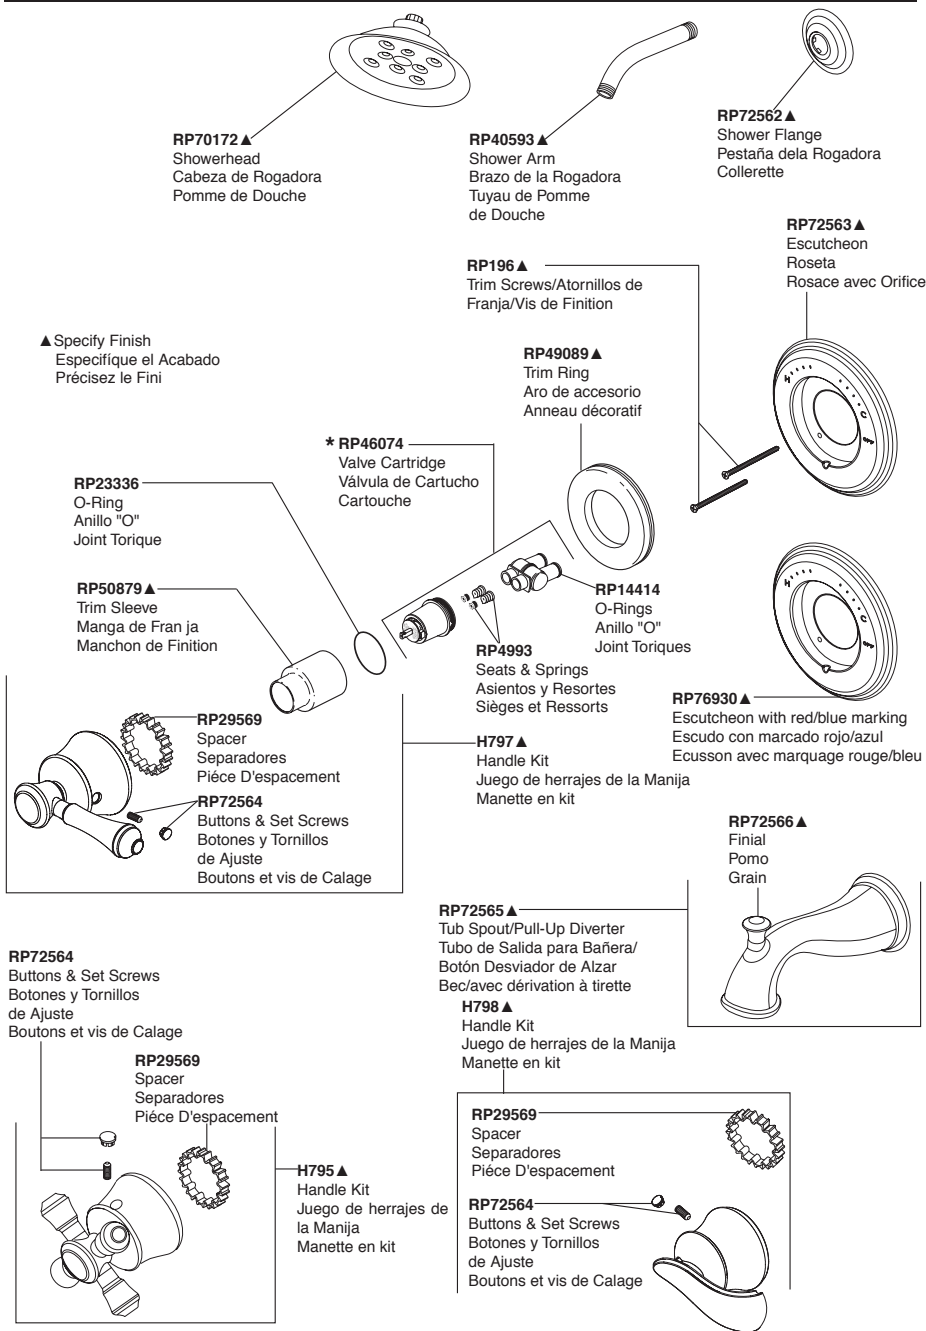

T14097-LHP, T14297-LHP & T14497-LHP Models / Modelos / Modèles