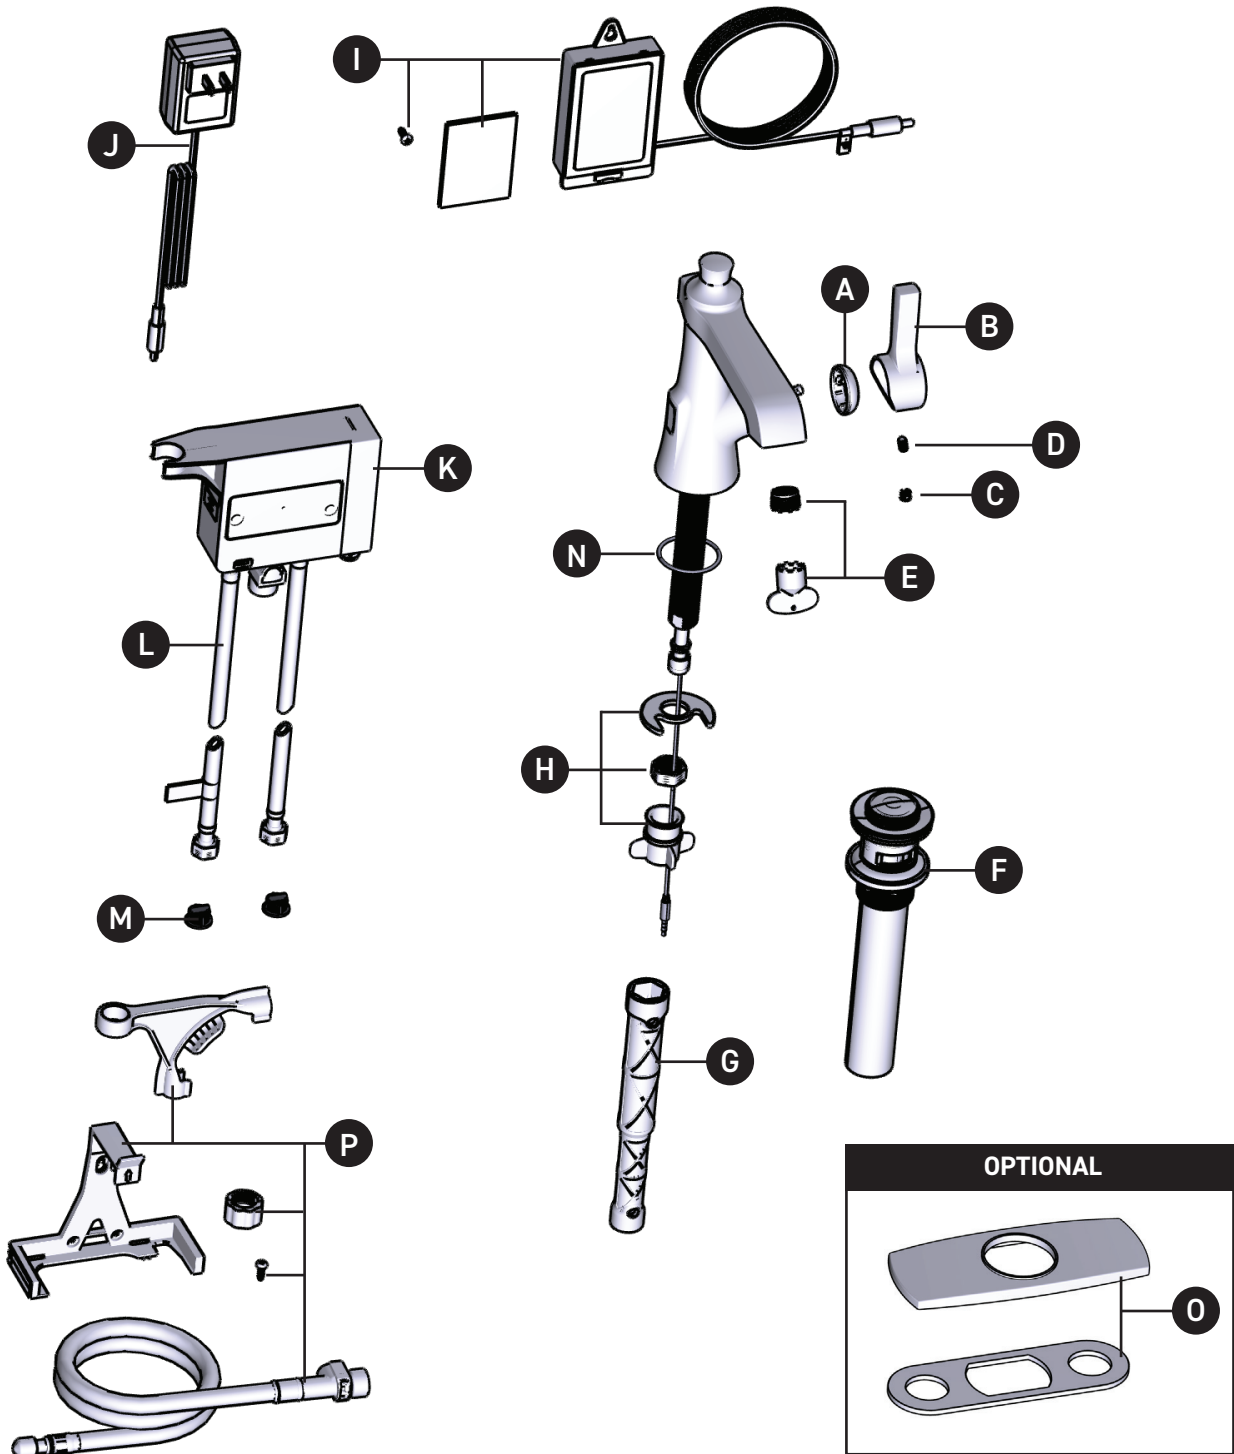

MOEN®

ORDER BY PART NUMBER

Illustrated Parts

FLARA™

Hands-Free, Single-Handle Lavatory Faucet

MODEL	HANDLE	FINISH
S6981EW	Lever	Chrome
S6981EWBN	Lever	Brushed Nickel
S6981EWBG	Lever	Brushed Gold
S6981EWNL	Lever	Polished Nickel

ID	Kit Description	Kit Number	Finish
A	Handle Dome	160660	Chrome
		160660BN	Brushed Nickel
		160660NL	Polished Nickel
		160660BG	Brushed Gold
B	Handle Kit	197583	Chrome
		197583BN	Brushed Nickel
		197583NL	Polished Nickel
		197583BG	Brushed Gold
C	Plug Button Kit	152859	Chrome
		152859CSL	Brushed Nickel
		152859NL	Polished Nickel
		152859BG	Brushed Gold
D	Handle Kit Set Screw (Requires 3/32" Hex Key)	155023	
E	Aerator Kit (includes Tool)	180158	1.2 gpm
F	Waste Assembly (with Overflow)	131553	Chrome
		131553CSL	Brushed Nickel
		131553NL	Polished Nickel
		131553BG	Brushed Gold
G	Installation Tool	118305	
H	Mounting Hardware	212267	
I	Battery Holder & Hardware Pack (6AA Batteries Not Included)	177567	
J	AC Adapter with Power Splitter (sold Separately)	169031	
K	Control Box Only (Includes (x2) Supply Hose Assemblies)	177569	
L	Control Box Supply Hose Assemblies	177572	
M	Filter Screen (x2)	197171	
N	Deck Gasket	197582	
O	Escutcheon Kit (Sold Separately)	161919	Chrome
		161919BN	Brushed Nickel
		161919NL	Polished Nickel
		161919BG	Brushed Gold
P	Wall Mount Service Kit	177566	