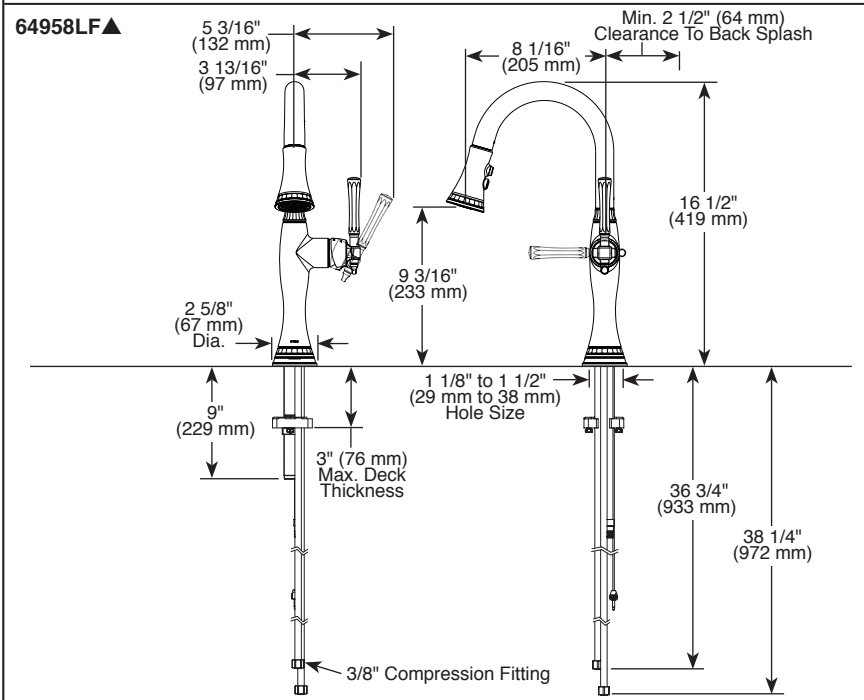

▲ Designate proper finish suffix

Brizo Kitchen & Bath Company reserves the right (1) to make changes in specifications and materials, and (2) to change or discontinue models, both without notice or obligation. Dimensions are for reference only. See current full-line price book or www.brizo.com for finish options and product availability.

BSP-K-64074LF Rev. A

BRIZO®

KITCHEN FAUCETS

- Tulham™ Collection
- Single Handle Pull-Down

FEATURES:

- MagneDock® Magnetic Docking
- SmartTouch® Technology with TempID - tap on/off functionality with temperature indicating LED light

STANDARD SPECIFICATIONS:

- Max flow rate 1.8 gpm @ 60 psi, 6.8 L/min @ 414 kPa
- One hole mount
- Euro-motion ceramic cartridge
- Spout rotates 360°
- Two-function wand; Aerated stream or spray
- Dual integral check valves in sprayer
- LED light indicates water temperature and signals when batteries run low.

WARRANTY

- Parts and Finish - Lifetime limited warranty; or for commercial purchasers, 10 years for multi-family residential (apartments and condominiums) and 5 years for all other commercial uses, in each case from the date of purchase.
- Electronic Parts and Batteries (if applicable) - 5 years from the date of purchase; or for commercial purchasers, 1 year from the date of purchase. No warranty is provided on batteries.

COMPLIES WITH:

- ASME A112.18.1 / CSA B1.25.1
- ♿ Indicates compliance to ICC/ANSI A117.1
- Verified compliant with .25% weighted average Pb content regulations.

RP101659▲
Models compatible with optional three-hole escutcheon (not included)

Brizo Kitchen & Bath Company

55 E. 111th Street, Indianapolis, Indiana 46280
350 South Edgeware Road, St. Thomas, ON N5P 4L1
© 2021 Brizo Kitchen & Bath Company