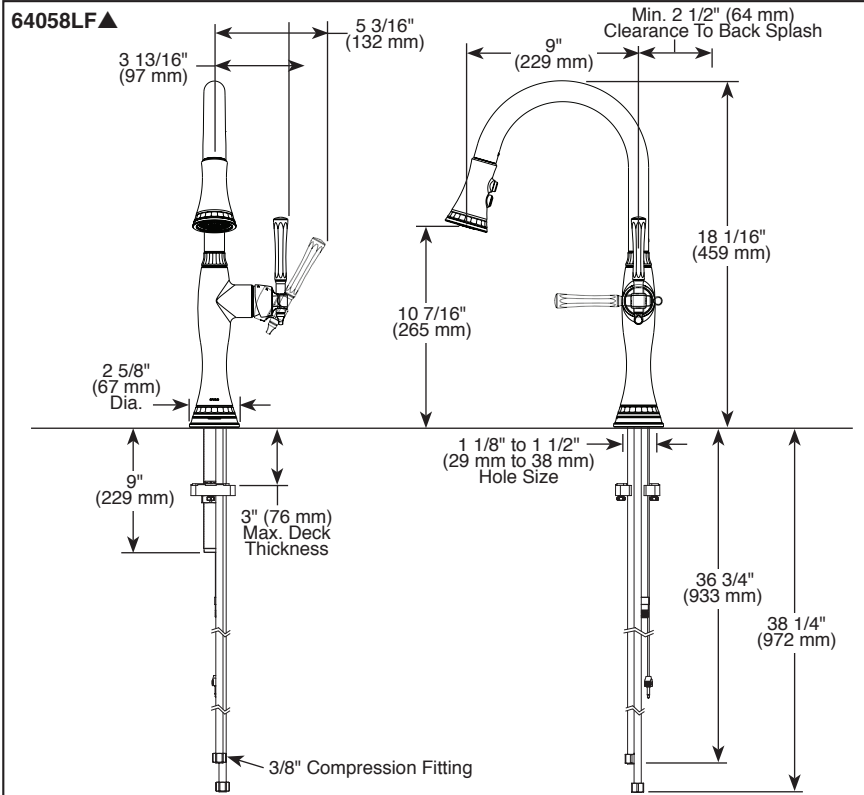

▲ Designate proper finish suffix

Brizo Kitchen & Bath Company reserves the right (1) to make changes in specifications and materials, and (2) to change or discontinue models, both without notice or obligation. Dimensions are for reference only. See current full-line price book or www.brizo.com for finish options and product availability.

BSP-K-64074LF Rev. A

BRIZO®

KITCHEN FAUCETS

- Tulham™ Collection
- Single Handle Pull-Down

FEATURES:

- MagneDock® Magnetic Docking
- SmartTouch® Technology with TempID - tap on/off functionality with temperature indicating LED light

STANDARD SPECIFICATIONS:

- Max flow rate 1.8 gpm @ 60 psi, 6.8 L/min @ 414 kPa
- One hole mount
- Euro-motion ceramic cartridge
- Spout rotates 360°
- Two-function wand; Aerated stream or spray
- Dual integral check valves in sprayer
- LED light indicates water temperature and signals when batteries run low.

WARRANTY

- Parts and Finish - Lifetime limited warranty; or for commercial purchasers, 10 years for multi-family residential (apartments and condominiums) and 5 years for all other commercial uses, in each case from the date of purchase.
- Electronic Parts and Batteries (if applicable) - 5 years from the date of purchase; or for commercial purchasers, 1 year from the date of purchase. No warranty is provided on batteries.

COMPLIES WITH:

- ASME A112.18.1 / CSA B1.25.1
- ♿ Indicates compliance to ICC/ANSI A117.1
- Verified compliant with .25% weighted average Pb content regulations.

RP101659▲
Models compatible with optional three-hole escutcheon (not included)

Brizo Kitchen & Bath Company

55 E. 111th Street, Indianapolis, Indiana 46280
350 South Edgeware Road, St. Thomas, ON N5P 4L1
© 2021 Brizo Kitchen & Bath Company