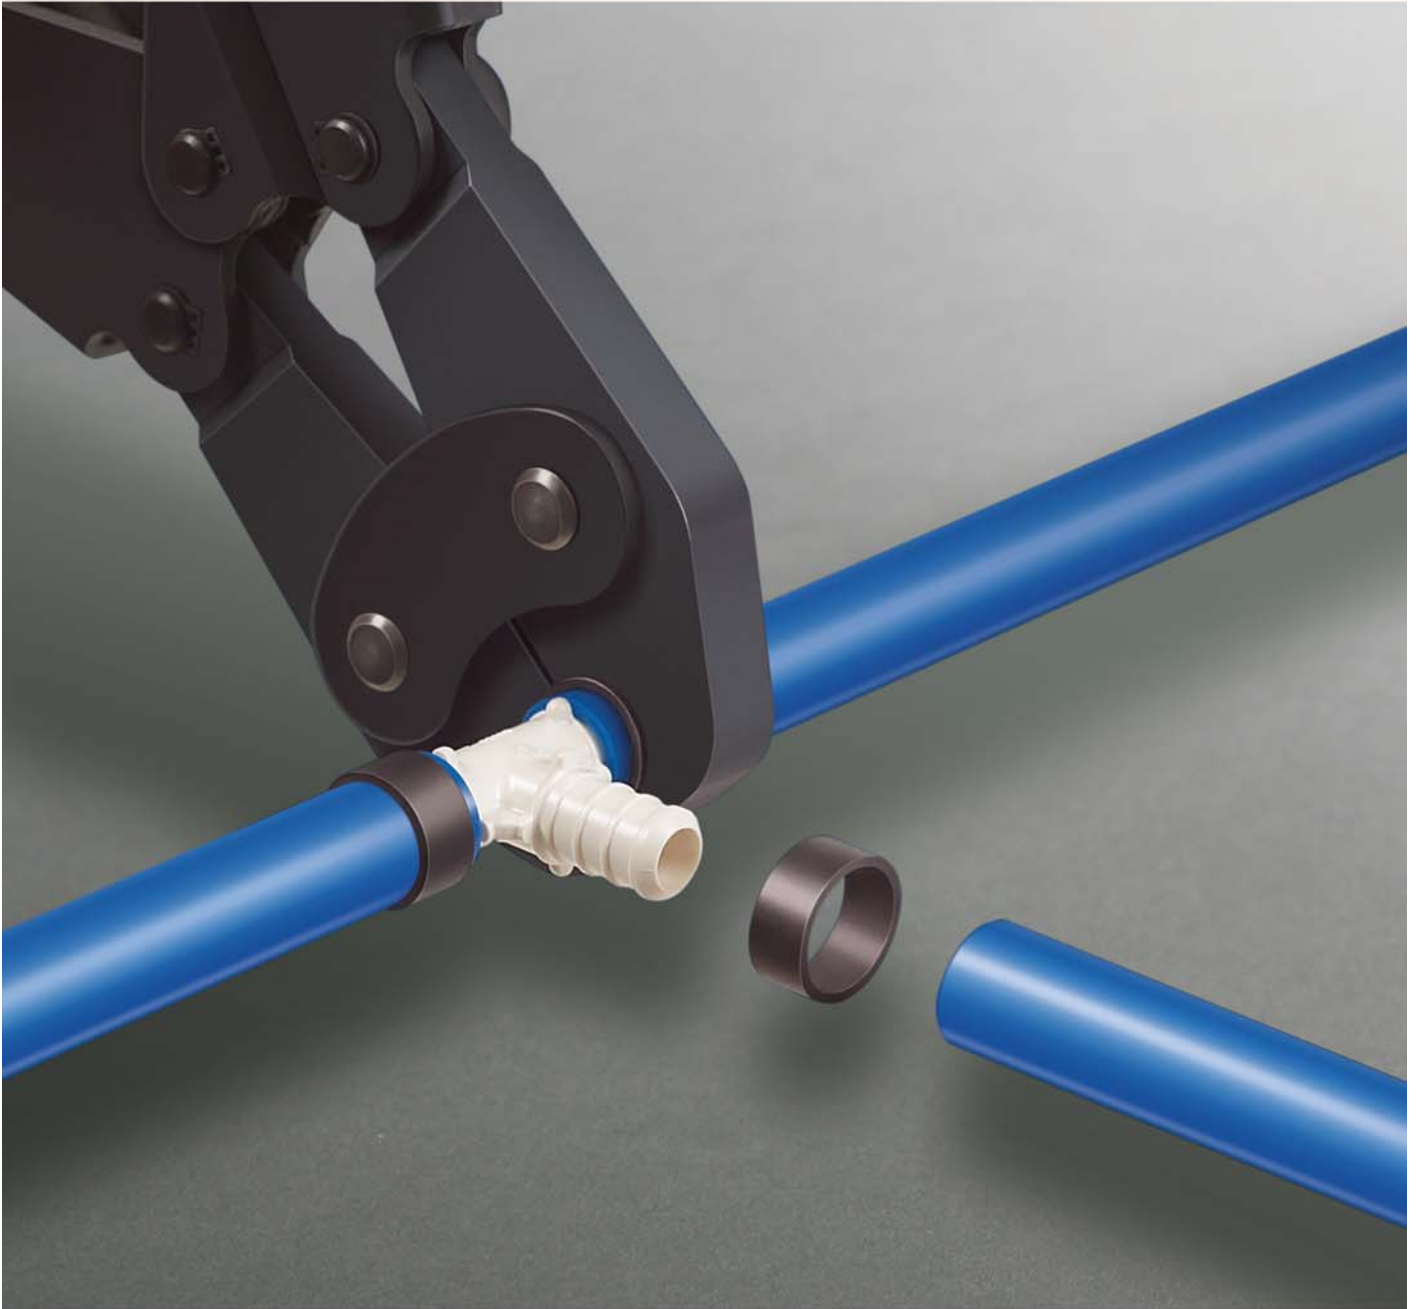

PureFlow PEX Crimp Fittings

Most widely recognized fitting system in North America