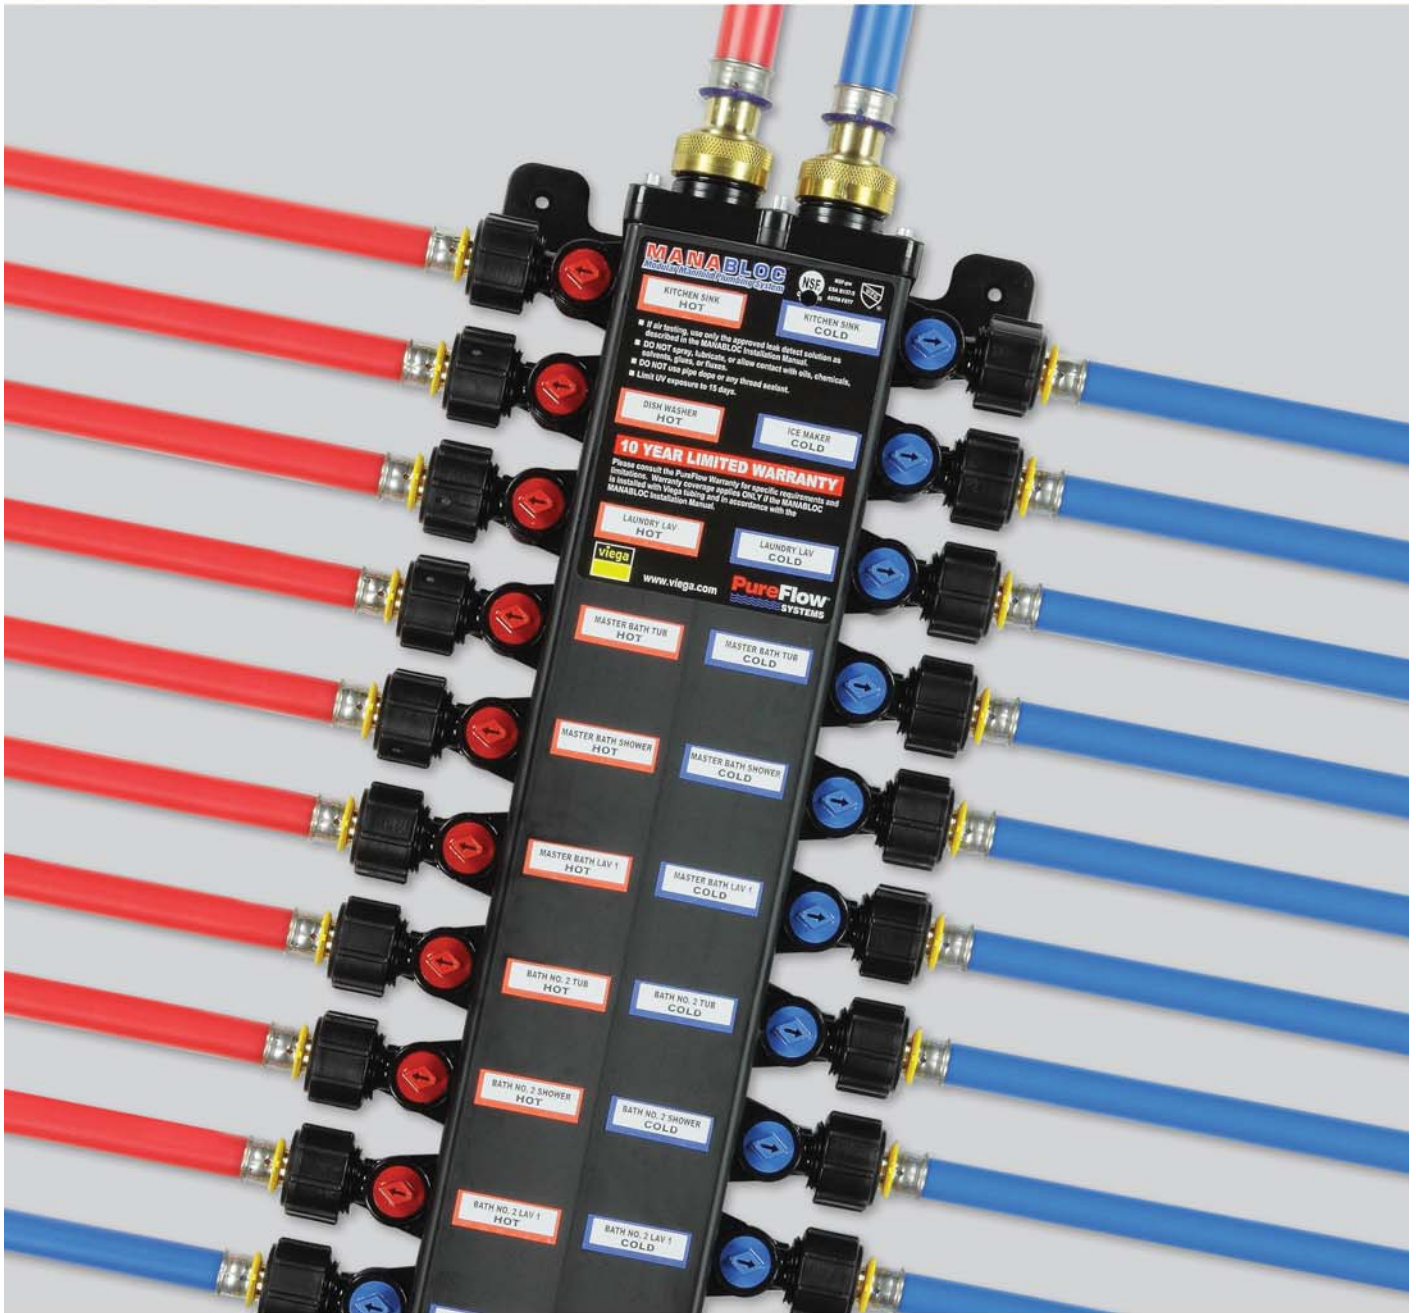

PureFlow

Zero Lead PEX manifold plumbing systems
Number one rated PEX plumbing manifolds

PureFlow