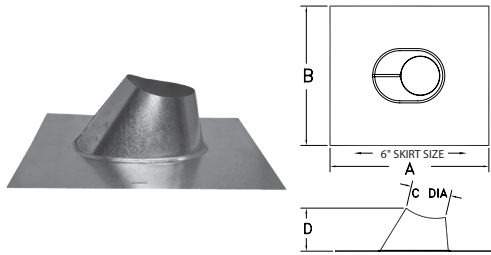

### FHA Roof Flashing

- Available in Adjustable Roof Flashing style (0/12-6/12).

SIZE	ORDER #	STOCK #	A	B	C	D
3"	3BVFHA	810017811	20 1/4"	15 1/2"	3 5/8"	4"
4"	4BVFHA	810017906	20 1/4"	18"	4 5/8"	5"
5"	5BVFHA	810017992	24"	19"	5 5/8"	4 9/16"
6"	6BVFHA	810018084	24"	19"	6 5/8"	6"

### DuraCap

- Required where pipe terminates above the roof line.
- Use for vertical installations only.

SIZE	ORDER #	STOCK #	A	B
3"	3BVDC	810017813	8"	5"
4"	4BVDC	810017902	8"	5"
5"	5BVDC	810017988	11"	7 1/2"
6"	6BVDC	810018080	11"	7 1/2"
7"	7BVDC	810018145	15"	7 1/4"
8"	8BVDC	810018212	15"	7 1/4"

### High-Wind Cap

- Provides improved performance in high wind conditions.
- For vertical terminations only.

SIZE	ORDER #	STOCK #	A	B
3"	3BVTTH	810017815	7 1/2"	7 1/4"
4"	4BVTTH	810017904	8 1/2"	8 1/4"
5"	5BVTTH	810017990	9 1/2"	9 3/8"
6"	6BVTTH	810018082	10 1/2"	9 1/4"
7"	7BVTTH	810018147	11 1/2"	11 3/4"
8"	8BVTTH	810018214	12 1/2"	12 3/4"
10"	10BVVT	810018241	17 1/2"	16"
12"	12BVVT	810018262	19 1/4"	18 3/4"
14"	14BVVT	810018281	24"	23"
16"	16BVVT	810018298	26"	19 1/2"
18"	18BVVT	810018316	30"	21 1/2"