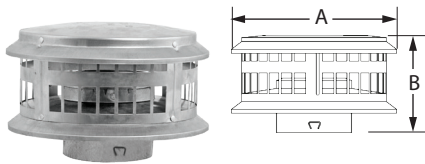

### FHA Roof Flashing

- Available in Adjustable Roof Flashing style (0/12-6/12).

SIZE	ORDER #	STOCK #	A	B	C	D
3"	3BVFHA	810017811	20 1/4"	15 1/2"	3 5/8"	4"
4"	4BVFHA	810017906	20 1/4"	18"	4 5/8"	5"
5"	5BVFHA	810017992	24"	19"	5 5/8"	4 9/16"
6"	6BVFHA	810018084	24"	19"	6 5/8"	6"

### DuraCap

- Required where pipe terminates above the roof line.
- Use for vertical installations only.

SIZE	ORDER #	STOCK #	A	B
3"	3BVDC	810017813	8"	5"
4"	4BVDC	810017902	8"	5"
5"	5BVDC	810017988	11"	7 1/2"
6"	6BVDC	810018080	11"	7 1/2"
7"	7BVDC	810018145	15"	7 1/4"
8"	8BVDC	810018212	15"	7 1/4"

### High-Wind Cap

- Provides improved performance in high wind conditions.
- For vertical terminations only.

SIZE	ORDER #	STOCK #	A	B
3"	3BVTTH	810017815	7 1/2"	7 1/4"
4"	4BVTTH	810017904	8 1/2"	8 1/4"
5"	5BVTTH	810017990	9 1/2"	9 3/8"
6"	6BVTTH	810018082	10 1/2"	9 1/4"
7"	7BVTTH	810018147	11 1/2"	11 3/4"
8"	8BVTTH	810018214	12 1/2"	12 3/4"
10"	10BVVT	810018241	17 1/2"	16"
12"	12BVVT	810018262	19 1/4"	18 3/4"
14"	14BVVT	810018281	24"	23"
16"	16BVVT	810018298	26"	19 1/2"
18"	18BVVT	810018316	30"	21 1/2"