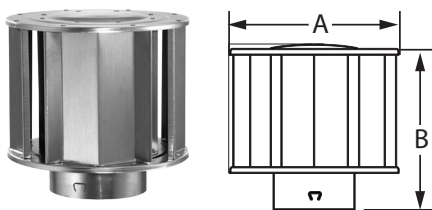

### FHA Roof Flashing

- Available in Adjustable Roof Flashing style (0/12-6/12).

SIZE	ORDER #	STOCK #	A	B	C	D
3"	3BVFHA	810017811	20 1/4"	15 1/2"	3 5/8"	4"
4"	4BVFHA	810017906	20 1/4"	18"	4 5/8"	5"
5"	5BVFHA	810017992	24"	19"	5 5/8"	4 9/16"
6"	6BVFHA	810018084	24"	19"	6 5/8"	6"

### DuraCap

- Required where pipe terminates above the roof line.
- Use for vertical installations only.

SIZE	ORDER #	STOCK #	A	B
3"	3BVDC	810017813	8"	5"
4"	4BVDC	810017902	8"	5"
5"	5BVDC	810017988	11"	7 1/2"
6"	6BVDC	810018080	11"	7 1/2"
7"	7BVDC	810018145	15"	7 1/4"
8"	8BVDC	810018212	15"	7 1/4"

### High-Wind Cap

- Provides improved performance in high wind conditions.
- For vertical terminations only.

SIZE	ORDER #	STOCK #	A	B
3"	3BVTTH	810017815	7 1/2"	7 1/4"
4"	4BVTTH	810017904	8 1/2"	8 1/4"
5"	5BVTTH	810017990	9 1/2"	9 3/8"
6"	6BVTTH	810018082	10 1/2"	9 1/4"
7"	7BVTTH	810018147	11 1/2"	11 3/4"
8"	8BVTTH	810018214	12 1/2"	12 3/4"
10"	10BVVT	810018241	17 1/2"	16"
12"	12BVVT	810018262	19 1/4"	18 3/4"
14"	14BVVT	810018281	24"	23"
16"	16BVVT	810018298	26"	19 1/2"
18"	18BVVT	810018316	30"	21 1/2"