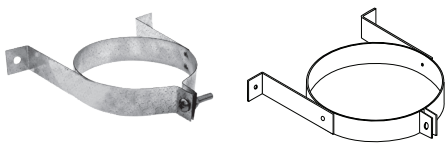

Universal Male Adapter

- Used to connect B Vent to/from 1/4" Type B Gas Vent.
- Allows DuraVent B Vent to be used in conjunction with other brands of existing vent.
- **NOTE: Male adapter used to adapt to DuraVent pipe toward termination.**

SIZE	ORDER #	STOCK #	SIZE	ORDER #	STOCK #
3"	3BVAM	810017786	6"	6BVAM	810018034
4"	4BVAM	810017873	7"	7BVAM	810018124
5"	5BVAM	810017946	8"	8BVAM	810018194

Wall Support / Band Assembly

- Used to support and stabilize the pipe against a wall.
- Will support up to 35'

SIZE	ORDER #	STOCK #	A
3"	3BVWSB	810017789	3 5/8"
4"	4BVWSB	810017881	4 5/8"
5"	5BVWSB	810017964	5 5/8"
6"	6BVWSB	810018057	6 5/8"
7"	7BVWSB	810018127	7 5/8"
8"	8BVWSB	810018196	8 5/8"
10"	10BVSBA	810018232	11 1/8"
12"	12BVSBA	810018253	13 1/8"

Wall Band

- Used to stabilize the pipe against a wall.
- Must be installed just above the Tee and every 6' there after.

SIZE	ORDER #	STOCK #	A
3"	3BVWS	810017788	3 1/2"
4"	4BVWS	810017880	4 1/2"
5"	5BVWS	810017963	5 1/2"