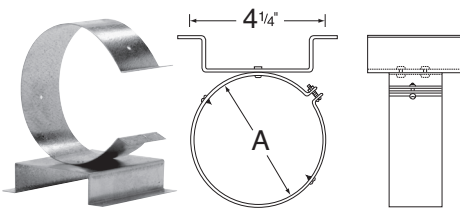

Universal Male Adapter

- Used to connect B Vent to/from 1/4" Type B Gas Vent.
- Allows DuraVent B Vent to be used in conjunction with other brands of existing vent.
- **NOTE: Male adapter used to adapt to DuraVent pipe toward termination.**

SIZE	ORDER #	STOCK #	SIZE	ORDER #	STOCK #
3"	3BVAM	810017786	6"	6BVAM	810018034
4"	4BVAM	810017873	7"	7BVAM	810018124
5"	5BVAM	810017946	8"	8BVAM	810018194

Wall Support / Band Assembly

- Used to support and stabilize the pipe against a wall.
- Will support up to 35'

SIZE	ORDER #	STOCK #	A
3"	3BVWSB	810017789	3 5/8"
4"	4BVWSB	810017881	4 5/8"
5"	5BVWSB	810017964	5 5/8"
6"	6BVWSB	810018057	6 5/8"
7"	7BVWSB	810018127	7 5/8"
8"	8BVWSB	810018196	8 5/8"
10"	10BVSBA	810018232	11 1/8"
12"	12BVSBA	810018253	13 1/8"