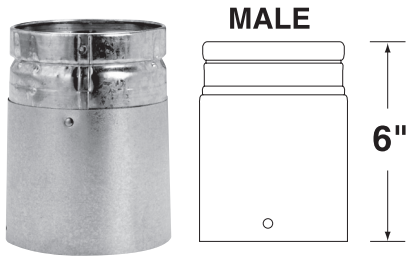

Universal Male Adapter

- Used to connect B Vent to/from 1/4" Type B Gas Vent.
- Allows DuraVent B Vent to be used in conjunction with other brands of existing vent.
- **NOTE: Male adapter used to adapt to DuraVent pipe toward termination.**

SIZE	ORDER #	STOCK #	SIZE	ORDER #	STOCK #
3"	3BVAM	810017786	6"	6BVAM	810018034
4"	4BVAM	810017873	7"	7BVAM	810018124
5"	5BVAM	810017946	8"	8BVAM	810018194

Wall Support / Band Assembly

- Used to support and stabilize the pipe against a wall.
- Will support up to 35'

SIZE	ORDER #	STOCK #	A
3"	3BVWSB	810017789	3 5/8"
4"	4BVWSB	810017881	4 5/8"
5"	5BVWSB	810017964	5 5/8"
6"	6BVWSB	810018057	6 5/8"
7"	7BVWSB	810018127	7 5/8"
8"	8BVWSB	810018196	8 5/8"
10"	10BVSBA	810018232	11 1/8"
12"	12BVSBA	810018253	13 1/8"