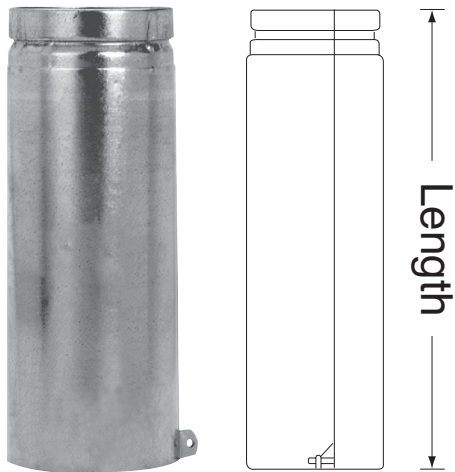

Round Adjustable Pipe

- Used in combination with a straight length, this component assures that an exact required vent length can be achieved.
- Allows for easy disassembly and can absorb the linear expansion of longer pipe lengths.
- 12" Length adjusts from 3 1/2" to 10 1/2"
- 18" Length adjusts from 6" to 16"

SIZE	LENGTH	ORDER #	STOCK #
3"	3 1/2" - 10 1/2"	3BV12A	810017756
3"	6" - 16"	3BV18A	810017758
4"	3 1/2" - 10 1/2"	4BV12A	810017840
4"	6" - 16"	4BV18A	810017841
5"	3 1/2" - 10 1/2"	5BV12A	810017928
5"	6" - 16"	5BV18A	810017930
6"	3 1/2" - 10 1/2"	6BV12A	810018014
6"	6" - 16"	6BV18A	810018016
7"	3 1/2" - 10 1/2"	7BV12A	810018104
8"	3 1/2" - 10 1/2"	8BV12A	810018173

Large Diameter Round Adjustable Pipe

- Used in combination with a straight length of pipe to assure an exact length can be achieved.

SIZE	ORDER #	STOCK #	(MIN) A	(MAX) B
10"	10BV18A	810018226	3"	16"
12"	12BV18A	810018247	3"	16"
14"	14BV18A	810018268	5"	16"
16"	16BV18A	810018286	5"	16"
18"	18BV18A	810018303	5"	16"
20"	20BV18A	810018321	5"	16"
22"	22BV18A	810018339	5"	16"
24"	24BV18A	810018356	5"	16"
26"	26BV18A	810018372	5"	16"
28"	28BV18A	810018387	5"	16"
30"	30BV18A	810018401	5"	16"