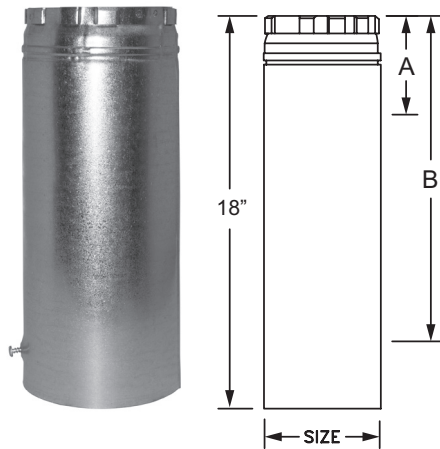

Round Adjustable Pipe

- Used in combination with a straight length, this component assures that an exact required vent length can be achieved.
- Allows for easy disassembly and can absorb the linear expansion of longer pipe lengths.
- 12" Length adjusts from 3 1/2" to 10 1/2"
- 18" Length adjusts from 6" to 16"

SIZE	LENGTH	ORDER #	STOCK #
3"	3 1/2" - 10 1/2"	3BV12A	810017756
3"	6" - 16"	3BV18A	810017758
4"	3 1/2" - 10 1/2"	4BV12A	810017840
4"	6" - 16"	4BV18A	810017841
5"	3 1/2" - 10 1/2"	5BV12A	810017928
5"	6" - 16"	5BV18A	810017930
6"	3 1/2" - 10 1/2"	6BV12A	810018014
6"	6" - 16"	6BV18A	810018016
7"	3 1/2" - 10 1/2"	7BV12A	810018104
8"	3 1/2" - 10 1/2"	8BV12A	810018173

Large Diameter Round Adjustable Pipe

- Used in combination with a straight length of pipe to assure an exact length can be achieved.

SIZE	ORDER #	STOCK #	(MIN) A	(MAX) B
10"	10BV18A	810018226	3"	16"
12"	12BV18A	810018247	3"	16"
14"	14BV18A	810018268	5"	16"
16"	16BV18A	810018286	5"	16"
18"	18BV18A	810018303	5"	16"
20"	20BV18A	810018321	5"	16"
22"	22BV18A	810018339	5"	16"
24"	24BV18A	810018356	5"	16"
26"	26BV18A	810018372	5"	16"
28"	28BV18A	810018387	5"	16"
30"	30BV18A	810018401	5"	16"