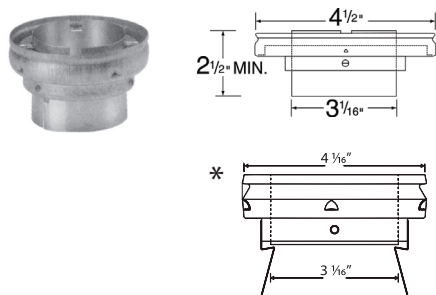

### Increaser

- Use to increase vent diameter.
- Additional sizes available through special order.

SIZE	ORDER #	STOCK #
3" x 4"	3BVX4	810017771
3" x 5"	3BVX5	810017772
4" x 5"	4BVX5	810017860
4" x 6"	4BVX6	810017861
4" x 10"	4BVX10	810017862
5" x 6"	5BVX6	810017950

### Large Diameter Increaser

- The increaser is used to increase the vent size.
- The maximum increase is 4 sizes.

SIZE	ORDER #	STOCK #	SIZE	ORDER #	STOCK #
6" x 10"	6BVX10	810018044	16" x 20"	16BVX20	810018296
6" x 12"	6BVX12	810018045	16" x 22"	16BVX22	810018297
7" x 10"	7BVX10	810018117	18" x 20"	18BVX20	810018312
7" x 12"	7BVX12	810018118	18" x 22"	18BVX22	810018313
8" x 10"	8BVX10	810018185	18" x 24"	18BVX24	810018314
8" x 12"	8BVX12	810018186	18" x 26"	18BVX26	810018315
8" x 14"	8BVX14	810018187	20" x 22"	20BVX22	810018330
10" x 12"	10BVX12	810018237	20" x 24"	20BVX24	810018331
10" x 14"	10BVX14	810018238	20" x 26"	20BVX26	810018332
10" x 16"	10BVX16	810018239	20" x 28"	20BVX28	810018333
10" x 18"	10BVX18	810018240	22" x 24"	22BVX24	810018347
12" x 14"	12BVX14	810018258	22" x 26"	22BVX26	810018348
12" x 16"	12BVX16	810018259	22" x 28"	22BVX28	810018349
12" x 18"	12BVX18	810018260	22" x 30"	22BVX30	810018350
12" x 20"	12BVX20	810018261	24" x 26"	24BVX26	810018364
14" x 16"	14BVX16	810018277	24" x 28"	24BVX28	810018365
14" x 18"	14BVX18	810018278	24" x 30"	24BVX30	810018366
14" x 20"	14BVX20	810018279	26" x 28"	26BVX28	810018380
14" x 22"	14BVX22	810018280	26" x 30"	26BVX30	810018381
16" x 18"	16BVX18	810018295	28" x 30"	28BVX30	810018395

### Appliance Increaser USA only

- Use to increase the vent diameter directly on top of the appliance.
- Increase 3" to 4" only.

SIZE	ORDER #	STOCK #
3"- 4"	3BVAX4	810017781
* 3"- 4"	3BVRAX4	810017809

\* Only for use with Rheem / Ruud Appliances