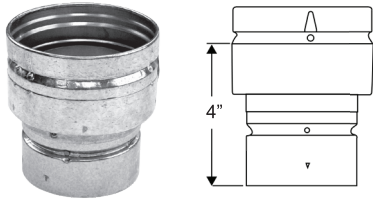

### Increaser

- Use to increase vent diameter.
- Additional sizes available through special order.

SIZE	ORDER #	STOCK #
3" x 4"	3BVX4	810017771
3" x 5"	3BVX5	810017772
4" x 5"	4BVX5	810017860
4" x 6"	4BVX6	810017861
4" x 10"	4BVX10	810017862
5" x 6"	5BVX6	810017950

### Large Diameter Increaser

- The increaser is used to increase the vent size.
- The maximum increase is 4 sizes.

SIZE	ORDER #	STOCK #	SIZE	ORDER #	STOCK #
6" x 10"	6BVX10	810018044	16" x 20"	16BVX20	810018296
6" x 12"	6BVX12	810018045	16" x 22"	16BVX22	810018297
7" x 10"	7BVX10	810018117	18" x 20"	18BVX20	810018312
7" x 12"	7BVX12	810018118	18" x 22"	18BVX22	810018313
8" x 10"	8BVX10	810018185	18" x 24"	18BVX24	810018314
8" x 12"	8BVX12	810018186	18" x 26"	18BVX26	810018315
8" x 14"	8BVX14	810018187	20" x 22"	20BVX22	810018330
10" x 12"	10BVX12	810018237	20" x 24"	20BVX24	810018331
10" x 14"	10BVX14	810018238	20" x 26"	20BVX26	810018332
10" x 16"	10BVX16	810018239	20" x 28"	20BVX28	810018333
10" x 18"	10BVX18	810018240	22" x 24"	22BVX24	810018347
12" x 14"	12BVX14	810018258	22" x 26"	22BVX26	810018348
12" x 16"	12BVX16	810018259	22" x 28"	22BVX28	810018349
12" x 18"	12BVX18	810018260	22" x 30"	22BVX30	810018350
12" x 20"	12BVX20	810018261	24" x 26"	24BVX26	810018364
14" x 16"	14BVX16	810018277	24" x 28"	24BVX28	810018365
14" x 18"	14BVX18	810018278	24" x 30"	24BVX30	810018366
14" x 20"	14BVX20	810018279	26" x 28"	26BVX28	810018380
14" x 22"	14BVX22	810018280	26" x 30"	26BVX30	810018381
16" x 18"	16BVX18	810018295	28" x 30"	28BVX30	810018395

### Appliance Increaser USA only

- Use to increase the vent diameter directly on top of the appliance.
- Increase 3" to 4" only.

SIZE	ORDER #	STOCK #
3"- 4"	3BVAX4	810017781
* 3"- 4"	3BVRAX4	810017809

\* Only for use with Rheem / Ruud Appliances