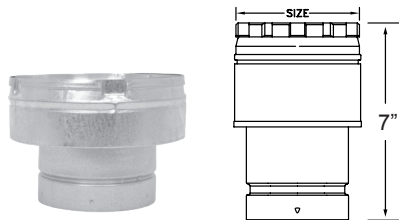

### Increaser

- Use to increase vent diameter.
- Additional sizes available through special order.

SIZE	ORDER #	STOCK #
3" x 4"	3BVX4	810017771
3" x 5"	3BVX5	810017772
4" x 5"	4BVX5	810017860
4" x 6"	4BVX6	810017861
4" x 10"	4BVX10	810017862
5" x 6"	5BVX6	810017950

### Large Diameter Increaser

- The increaser is used to increase the vent size.
- The maximum increase is 4 sizes.

SIZE	ORDER #	STOCK #	SIZE	ORDER #	STOCK #
6" x 10"	6BVX10	810018044	16" x 20"	16BVX20	810018296
6" x 12"	6BVX12	810018045	16" x 22"	16BVX22	810018297
7" x 10"	7BVX10	810018117	18" x 20"	18BVX20	810018312
7" x 12"	7BVX12	810018118	18" x 22"	18BVX22	810018313
8" x 10"	8BVX10	810018185	18" x 24"	18BVX24	810018314
8" x 12"	8BVX12	810018186	18" x 26"	18BVX26	810018315
8" x 14"	8BVX14	810018187	20" x 22"	20BVX22	810018330
10" x 12"	10BVX12	810018237	20" x 24"	20BVX24	810018331
10" x 14"	10BVX14	810018238	20" x 26"	20BVX26	810018332
10" x 16"	10BVX16	810018239	20" x 28"	20BVX28	810018333
10" x 18"	10BVX18	810018240	22" x 24"	22BVX24	810018347
12" x 14"	12BVX14	810018258	22" x 26"	22BVX26	810018348
12" x 16"	12BVX16	810018259	22" x 28"	22BVX28	810018349
12" x 18"	12BVX18	810018260	22" x 30"	22BVX30	810018350
12" x 20"	12BVX20	810018261	24" x 26"	24BVX26	810018364
14" x 16"	14BVX16	810018277	24" x 28"	24BVX28	810018365
14" x 18"	14BVX18	810018278	24" x 30"	24BVX30	810018366
14" x 20"	14BVX20	810018279	26" x 28"	26BVX28	810018380
14" x 22"	14BVX22	810018280	26" x 30"	26BVX30	810018381
16" x 18"	16BVX18	810018295	28" x 30"	28BVX30	810018395

### Appliance Increaser USA only

- Use to increase the vent diameter directly on top of the appliance.
- Increase 3" to 4" only.

SIZE	ORDER #	STOCK #
3"- 4"	3BVAX4	810017781
* 3"- 4"	3BVRAX4	810017809

\* Only for use with Rheem / Ruud Appliances