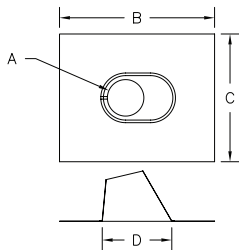

### Large Diameter Adjustable Roof Flashing Flat to 6/12

- Fits flat to 6/12 pitch roof.
- Built with double-seamed construction for protection from leakage.

SIZE	ORDER #	STOCK #	A	B
10"	10BVF	810018235	24 1/8"	24 1/8"
12"	12BVF	810018256	25 1/16"	25 1/16"
14"	14BVF	810018275	28"	28"
16"	16BVF	810018293	30 5/32"	30 1/8"
18"	18BVF	810018310	31 1/2"	31 1/2"
20"	20BVF	810018328	34"	34"
22"	22BVF	810018345	34 1/2"	34 1/2"
24"	24BVF	810018362	37"	37"
26"	26BVF	810018378	43"	43"
28"	28BVF	810018393	45"	45"
30"	30BVF	810018407	46"	46"

### Adjustable Step Roof Flashing 6/12 to 12/12

- Used where the vent passes through a roof.
- Adjustable 6/12 to 12/12 pitch.

SIZE	ORDER #	STOCK #	A	B	C	D
3"	3BVFSR	810017807	3 1/2"	18"	15 1/4"	10 1/4"
4"	4BVFSR	810017897	4 1/2"	19 1/8"	16"	11 1/8"
5"	5BVFSR	810017983	5 1/2"	20 1/4"	16 15/16"	12 1/4"
6"	6BVFSR	810018075	6 1/2"	24 1/4"	20"	15 5/8"
7"	7BVFSR	810018141	7 1/2"	24 1/4"	20"	15 5/8"
8"	8BVFSR	810018208	8 1/2"	25"	19 1/2"	17 1/8"

### Tall Cone Adjustable Roof Flashing

- Used where the vent passes through a roof.
- Adjustable to 6/12 pitch

SIZE	ORDER #	STOCK #	A	B	C
3"	3BVFTA	810017806	8 3/4"	11"	19 1/2"
4"	4BVFTA	810017878	8 3/4"	11"	19 1/2"
5"	5BVFTA	810017960	8 3/4"	11"	19 1/2"
6"	6BVFTA	810018039	8 3/4"	11"	19 1/2"
7"	7BVFTA	810018126	8 3/4"	14"	22"
8"	8BVFTA	810018210	8 3/4"	15 3/16"	23"