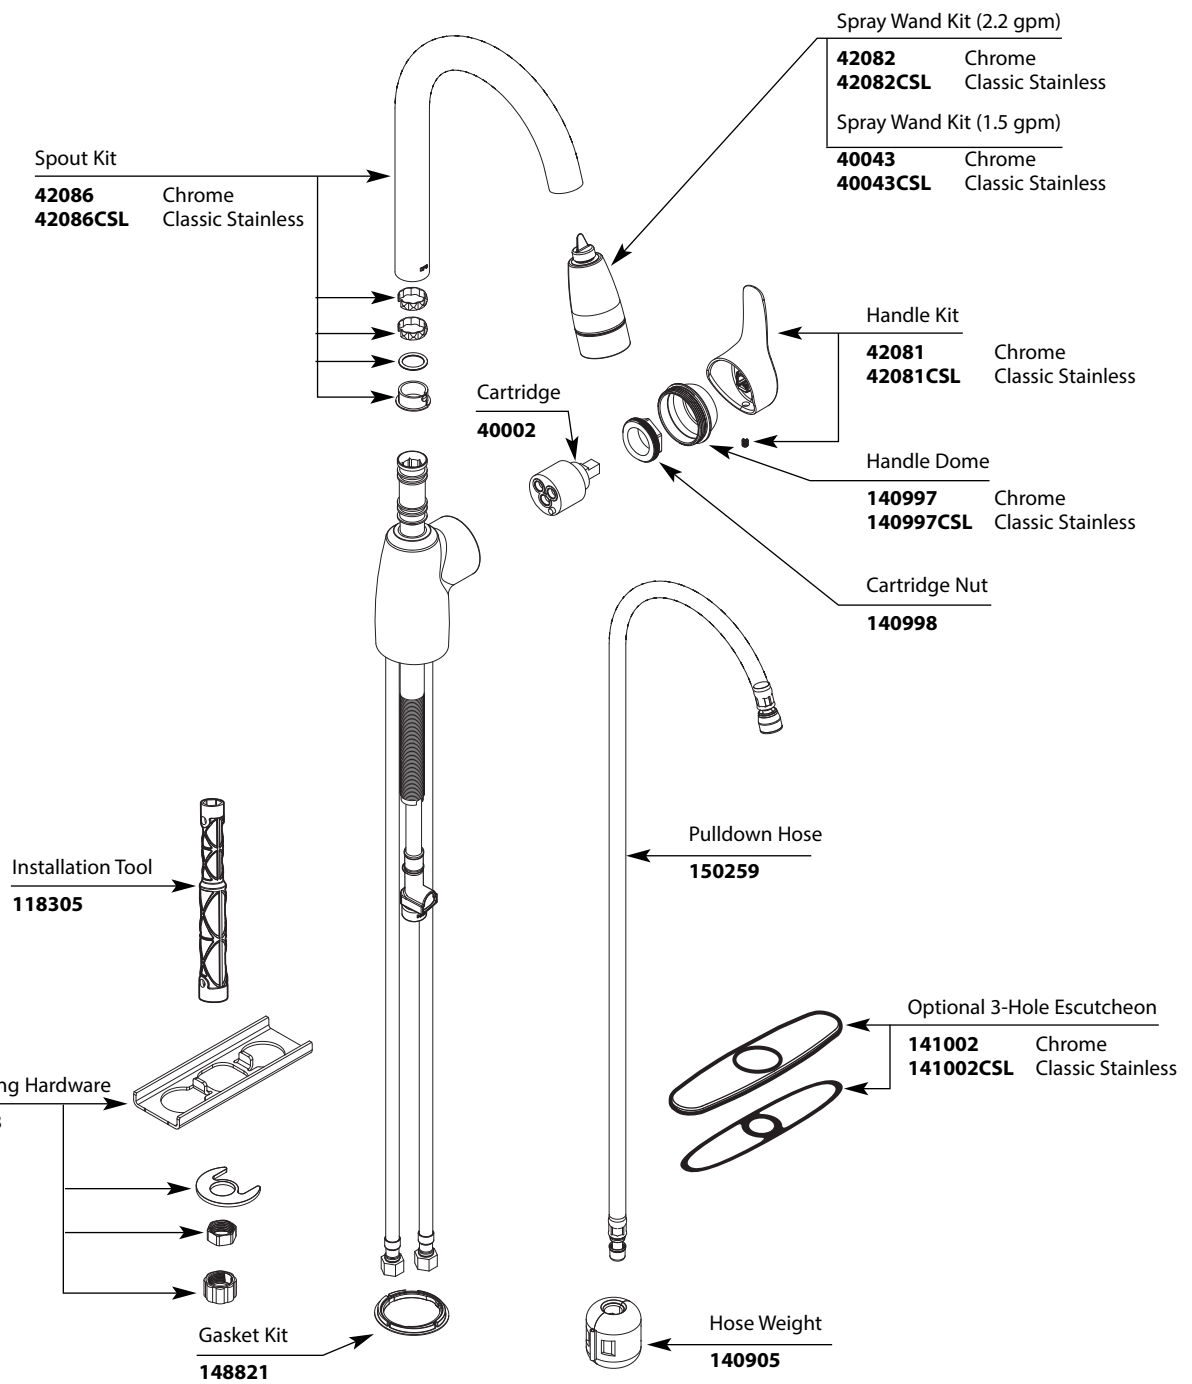

A Moen Incorporated Brand

BAYSTONE™		
One-Handle Pulldown Kitchen		
MODEL	HANDLE	FINISH
CA42519	Lever	Chrome
CA42519CSL	Lever	Classic Stainless

10/2017 © CLEVELAND FAUCET GROUP
 11/2017

A Moen Incorporated Brand

BAYSTONE™		
One-Handle Pulldown Kitchen		
MODEL	HANDLE	FINISH
CA42519	Lever	Chrome
CA42519CSL	Lever	Classic Stainless