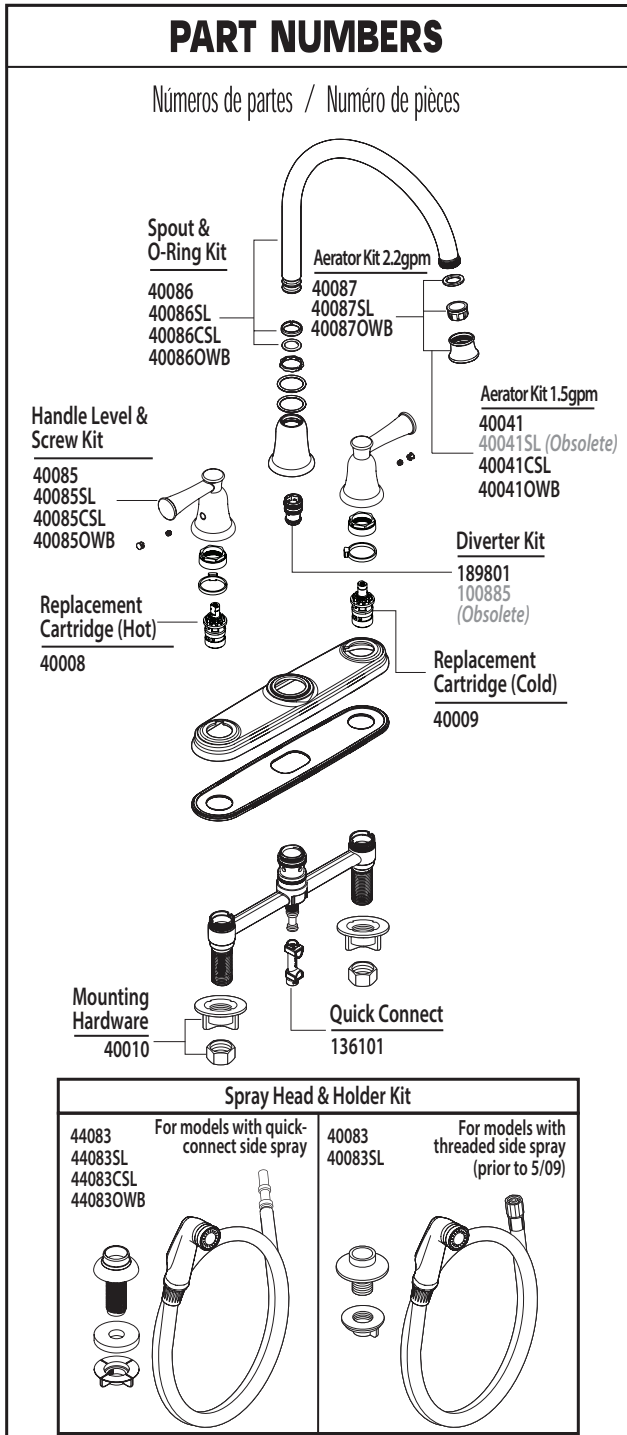

A Moen Incorporated Brand

■ Order by Part Number

PARTS SHEET

Two Handle High-Arc Kitchen Faucet

Model: 41613 series
with side spray

Model: 41611 series
less side spray

For Models prior to 12/2008

Diverter Kit — 14960

For Models prior to 1/2013

Handle Cap & Screw Kit — 40084
40084SL
40084OWB