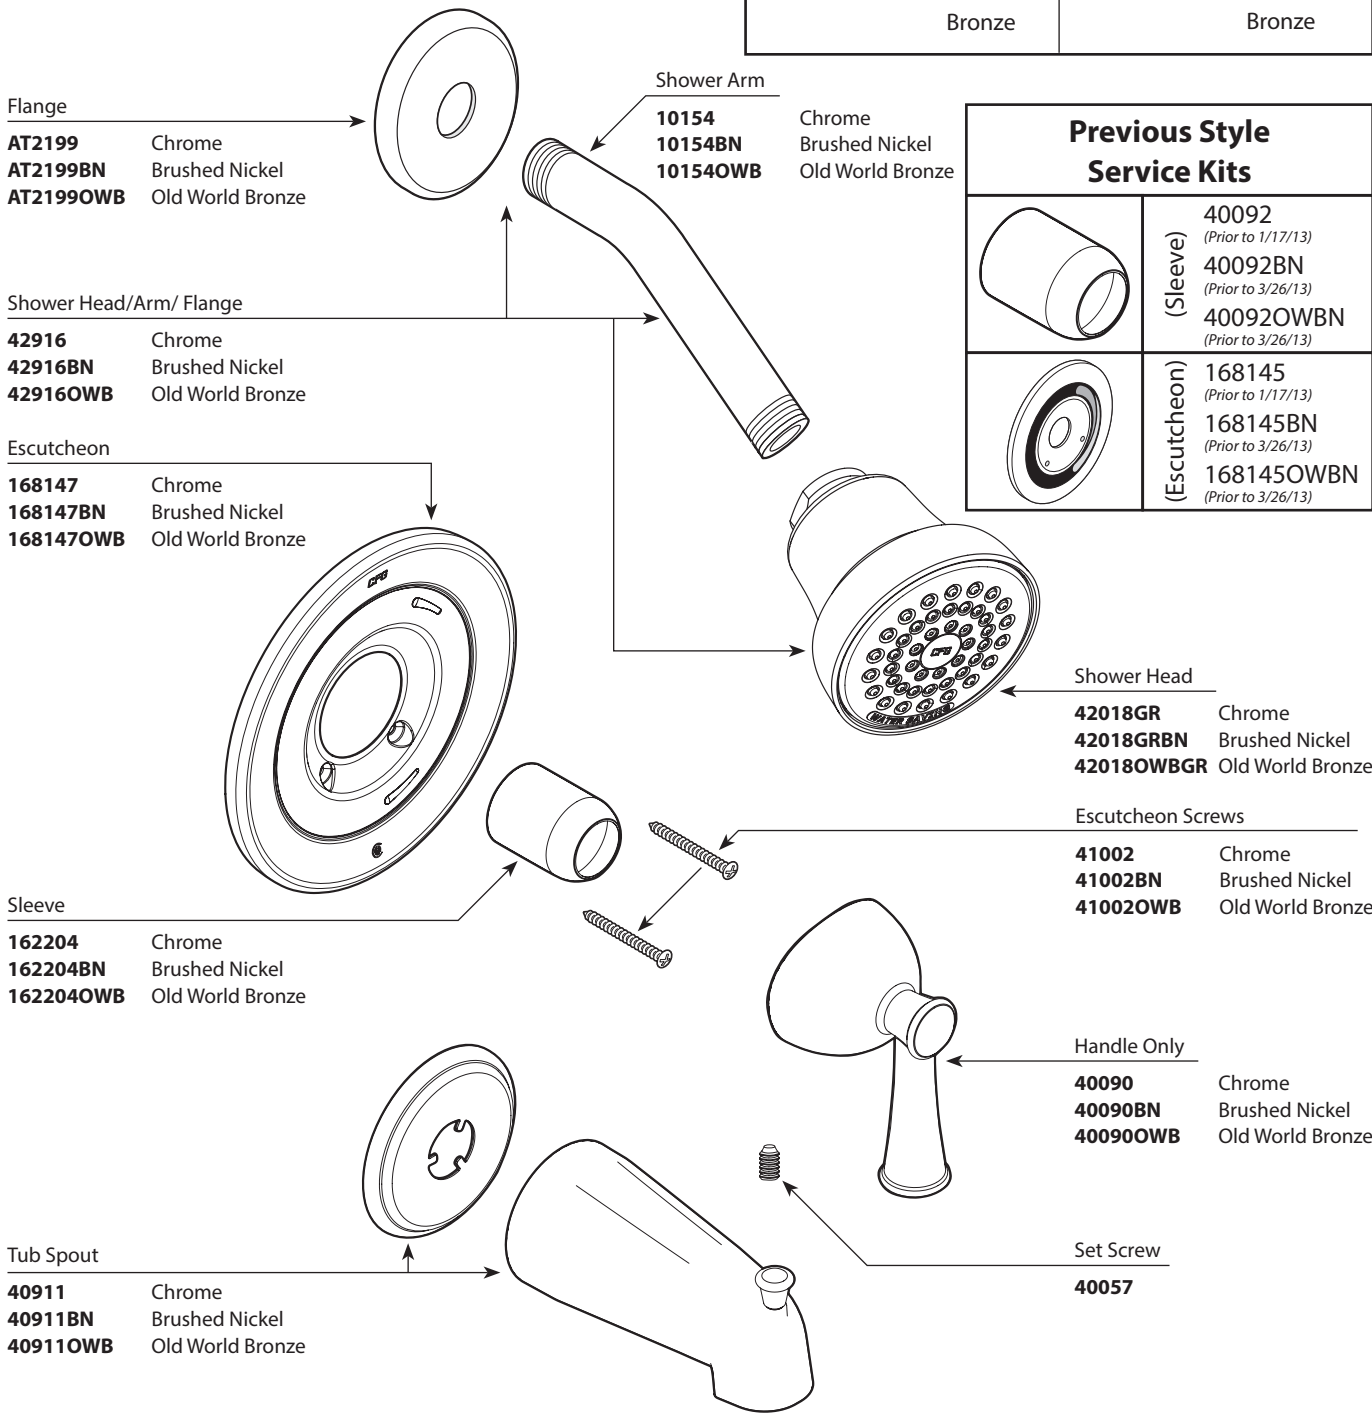

Flange
AT2199 Chrome
AT2199BN Brushed Nickel
AT2199OWB Old World Bronze

Shower Arm
10154 Chrome
10154BN Brushed Nickel
10154OWB Old World Bronze

Shower Head/Arm/ Flange
42916 Chrome
42916BN Brushed Nickel
42916OWB Old World Bronze

Escutcheon
168147 Chrome
168147BN Brushed Nickel
168147OWB Old World Bronze

Sleeve
162204 Chrome
162204BN Brushed Nickel
162204OWB Old World Bronze

Tub Spout
40911 Chrome
40911BN Brushed Nickel
40911OWB Old World Bronze

Previous Style Service Kits	
	40092 <i>(Prior to 1/17/13)</i> 40092BN <i>(Prior to 3/26/13)</i> 40092OWBN <i>(Prior to 3/26/13)</i>
	168145 <i>(Prior to 1/17/13)</i> 168145BN <i>(Prior to 3/26/13)</i> 168145OWBN <i>(Prior to 3/26/13)</i>

Shower Head
42018GR Chrome
42018GRBN Brushed Nickel
42018OWBGR Old World Bronze

Escutcheon Screws
41002 Chrome
41002BN Brushed Nickel
41002OWB Old World Bronze

Handle Only
40090 Chrome
40090BN Brushed Nickel
40090OWB Old World Bronze

Set Screw
40057