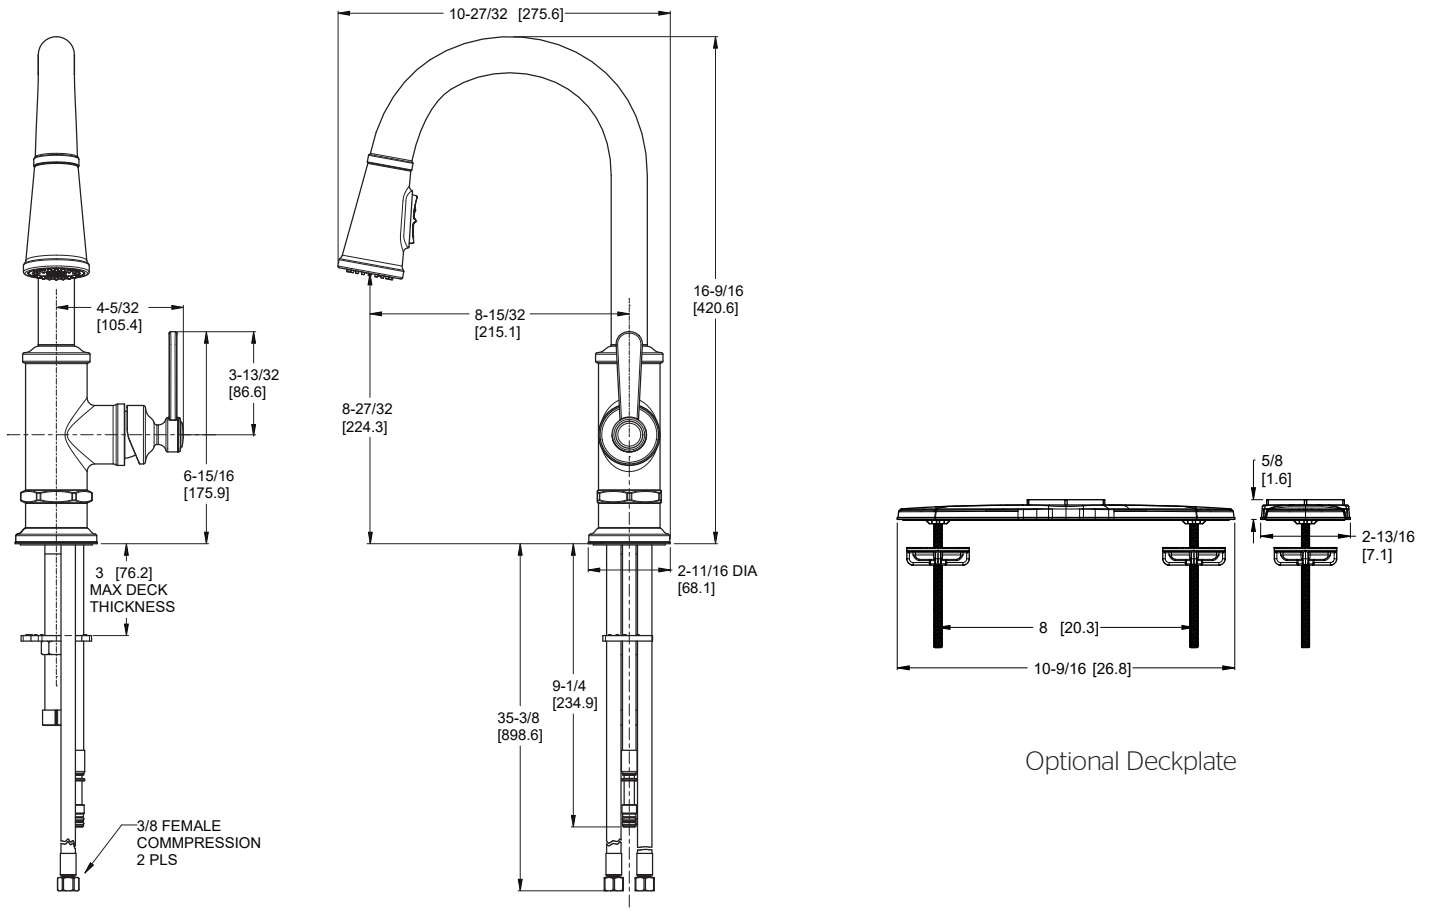

Port Haven™ Pull-Down Kitchen Faucet

- GT529-TDBG Finish(BG)
- GT529-TDC Finish(C)
- GT529-TDD Finish(D)
- GT529-TDS Finish(S)
- GT529-TDY Finish(Y)

Specifications

- Auto-Align™ Sprayhead Docking
- MagnePfit™ Sprayhead Docking

Features

- 1.8 GPM Flow Rate
- 13.5" Pull-Down Hose Length
- Nylon Braided Hose
- 3 Function Pull-Down Sprayer (Spray, Stream, and Hydroblade™)
- Auto-Align™ Sprayhead Docking
- MagnePfit™ Sprayhead Docking
- 36 in Nylon Flex-Line Supply Lines
- Forward Handle Operation
- 360° Rotating Spout
- High Arc Spout
- Optional Soap Dispenser Available, Order KSD-SRD* Separately
- Optional Deckplate Available, Order 961-254* Separately
- Convert to LEED Requirements with Separate Insert: Low Flow Regulator 1.5 GPM (941-683) and 1.0 GPM (941-444)
- Pforever Seal™ Ceramic Disc Valve
- Limited Lifetime Warranty

Code Compliance

Pfister products are designed and manufactured in compliance with the following standards and codes:

- IAPMO Certified to ASME A112.18.1/CSA B125.1 including:
 - ASME A112.18.3 (Backflow Prevention)
- NSF/ANSI/CAN61:Q≤1
- CEC Certified/CALGreen compliant
- ADA Compliant - ANSI A117.1 (Lever Handle Only)

Dimensions

Ø1-3/8 Min to Ø1-1/2 Max. Deck Hole Openings