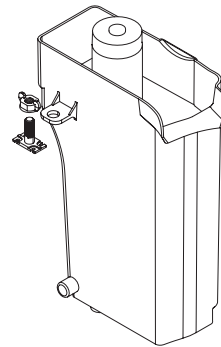

■ Order by Part Number

Illustrated Parts

E-Toilet

MODEL

ET1100

ET2200

Smart Seat Assembly

205035 (ET1100 Model)
205036 (ET2200 Model)

Water Tank Assembly (*Hose Clip Not Shown)

205039

Diverter Valve (*Hose Clip Not Shown)

205038

Nozzle

205040

Pump Assembly (*Hose Clip, Wing Nuts, Removal Tool Not Shown)

205037