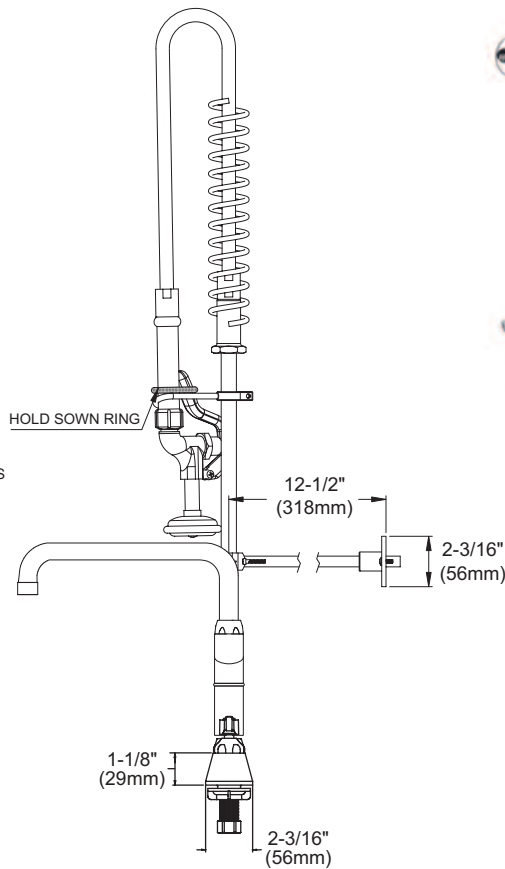

### FEATURES

- One hole dual handle top mount faucet
- Quarter turn ceramic disc cartridge
- Solid brass construction
- Chrome finish
- 3.2 GPM spray valve
- 2.2 GPM VR aerator with 1.5 and .5 GPM inserts
- Includes spout swing restriction pin

### Exposed Deck Mount 8" Center Pre-Rinse Commercial Faucet Models LK843AF08C, LK843AF10C

FRONT VIEW

SIDE VIEW

Job Name:	Item #:
Notes:	
Architect/Engineer Approval:	Date:

SEE OTHER SIDE FOR REPLACEMENT PARTS