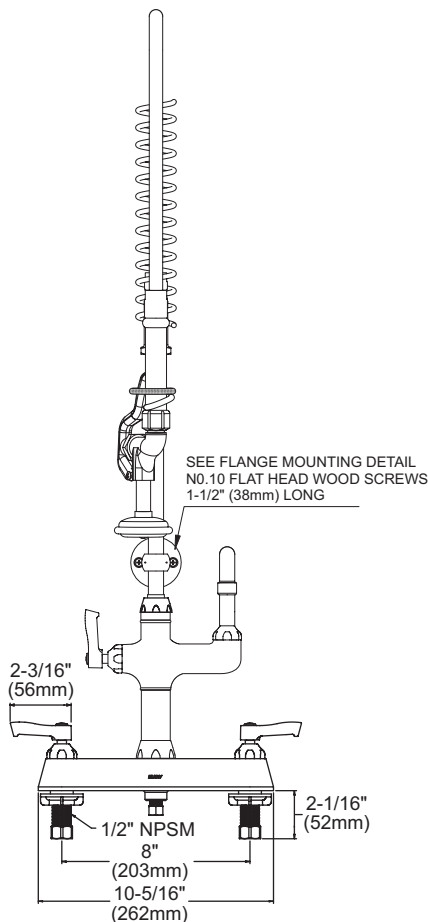

### FEATURES

- One hole dual handle top mount faucet
- Quarter turn ceramic disc cartridge
- Solid brass construction
- Chrome finish
- 3.2 GPM spray valve
- 2.2 GPM VR aerator with 1.5 and .5 GPM inserts
- Includes spout swing restriction pin

### Exposed Deck Mount 8" Center Pre-Rinse Commercial Faucet Models LK843AF08C, LK843AF10C

FRONT VIEW

SIDE VIEW

Job Name:	Item #:
Notes:	
Architect/Engineer Approval:	Date:

SEE OTHER SIDE FOR REPLACEMENT PARTS