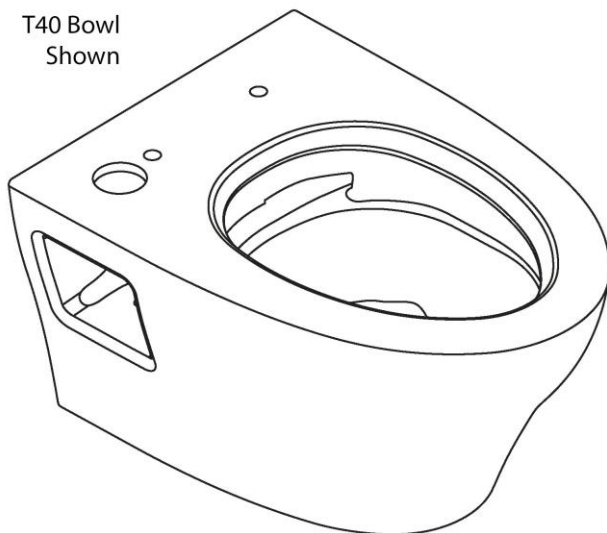

EP Elongated
Wall Hung Bowl
CEFIONTECT®
WASHLET®+

Item	Part	Description
1	9AU323-A	Pressure Loss Ring
2	THU651N	Seat Mounting Hardware

T40 Bowl
Shown

Note:

Product Number Explanations

Wall Hung Toilet

- (CT) Bowl
- (428) Toilet Model
- (C) TORNADO FLUSH®
- (M) DUAL-MAX®
- (F) Universal Height
- (G) CEFIONTECT®
- (T40) WASHLET®+

Actual Product may vary slightly from illustration.