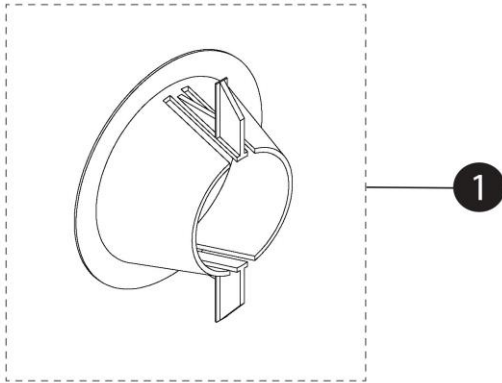

EP Elongated
Wall Hung Bowl
CEFIONTECT®
WASHLET®+

Item	Part	Description
1	9AU323-A	Pressure Loss Ring
2	THU651N	Seat Mounting Hardware

T40 Bowl
Shown

Note:

Product Number Explanations

Wall Hung Toilet

- (CT) Bowl
- (428) Toilet Model
- (C) TORNADO FLUSH®
- (M) DUAL-MAX®
- (F) Universal Height
- (G) CEFIONTECT®
- (T40) WASHLET®+

Actual Product may vary slightly from illustration.