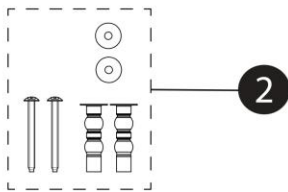

EP Elongated
Wall Hung Bowl
CEFIONTECT®
WASHLET®+

Item	Part	Description
1	9AU323-A	Pressure Loss Ring
2	THU651N	Seat Mounting Hardware

T40 Bowl
Shown

Note:

Product Number Explanations

Wall Hung Toilet

- (CT) Bowl
- (428) Toilet Model
- (C) TORNADO FLUSH®
- (M) DUAL-MAX®
- (F) Universal Height
- (G) CEFIONTECT®
- (T40) WASHLET®+

Actual Product may vary slightly from illustration.