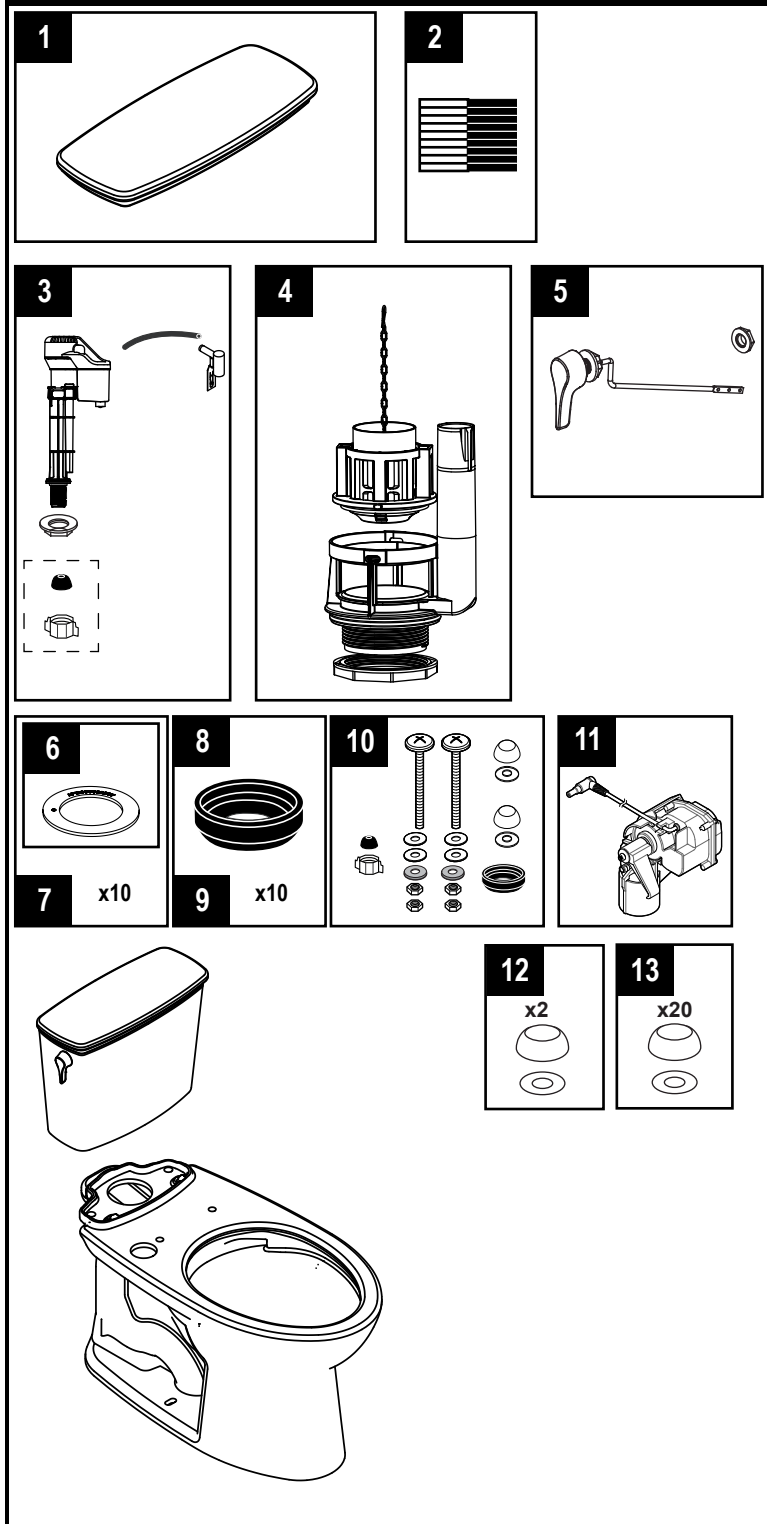

# CST786CE(G), MS786124CE(G), MW7863046CEG(A), MW7863056CEG(A), MW7863074CEG & MW7863084CEG

CST786CEG C776CEG ST786EA	CST786CE C776CE ST786EA	MS786124CEG C776CEGT40 ST786EA	MW7863046CEG(A) C776CEGT40 ST786EA
MW7863056CEG(A) C776CEGT40 ST786EA	MW7863074CEG C776CEGT40 ST786EA	MW7863084CEG C776CEGT40 ST786EA	

## Drake® Transitional 1.28 Gpf Toilet, Elongated TORNADO FLUSH®, (including CEFIONTECT®)

Item	Part	Description
1	TCU786CR#01	Tank Lid w/ Velcro Tape - Cotton
	TCU786CR#03	Tank Lid w/ Velcro Tape - Bone
	TCU786CR#11	Tank Lid w/ Velcro Tape - Colonial White
	TCU786CR#12	Tank Lid w/ Velcro Tape - Sedona Beige
	TCU786CR#51	Tank Lid w/ Velcro Tape - Ebony
2	THU107	Velcro Tape
3	TSU708	Fill Valve Assembly
4	THU829-A	Flush Valve Assembly, 1.28 GPF
5	THU398#CP-A	Trip Lever Handle - Chrome Plated
	THU398#PN-A	Trip Lever Handle - Polished Nickel
	THU398#BN-A	Trip Lever Handle - Brushed Nickel
	THU398#01-A	Trip Lever Handle - Cotton
6	THU407	Flush Valve Seal Gasket - 1pc
7	THU370	Flush Valve Seal Gasket - 10pc
8	9BU024E	Tank to Bowl Gasket - 1pc
9	THU131	Tank to Bowl Gasket - 10pc
10	THU828#01-A	Tank to Bowl Mounting Hardware - Cotton
	THU828#03-A	Tank to Bowl Mounting Hardware - Bone
	THU828#11-A	Tank to Bowl Mounting Hardware - Colonial White
	THU828#12-A	Tank to Bowl Mounting Hardware - Sedona Beige
	THU828#51-A	Tank to Bowl Mounting Hardware - Ebony
11	THU767	Autoflush Unit
12	THU044S#XX	Bolt Cap Set - (1 Toilet)
13	THU098#XX	Bolt Cap Set - (10 Toilets)