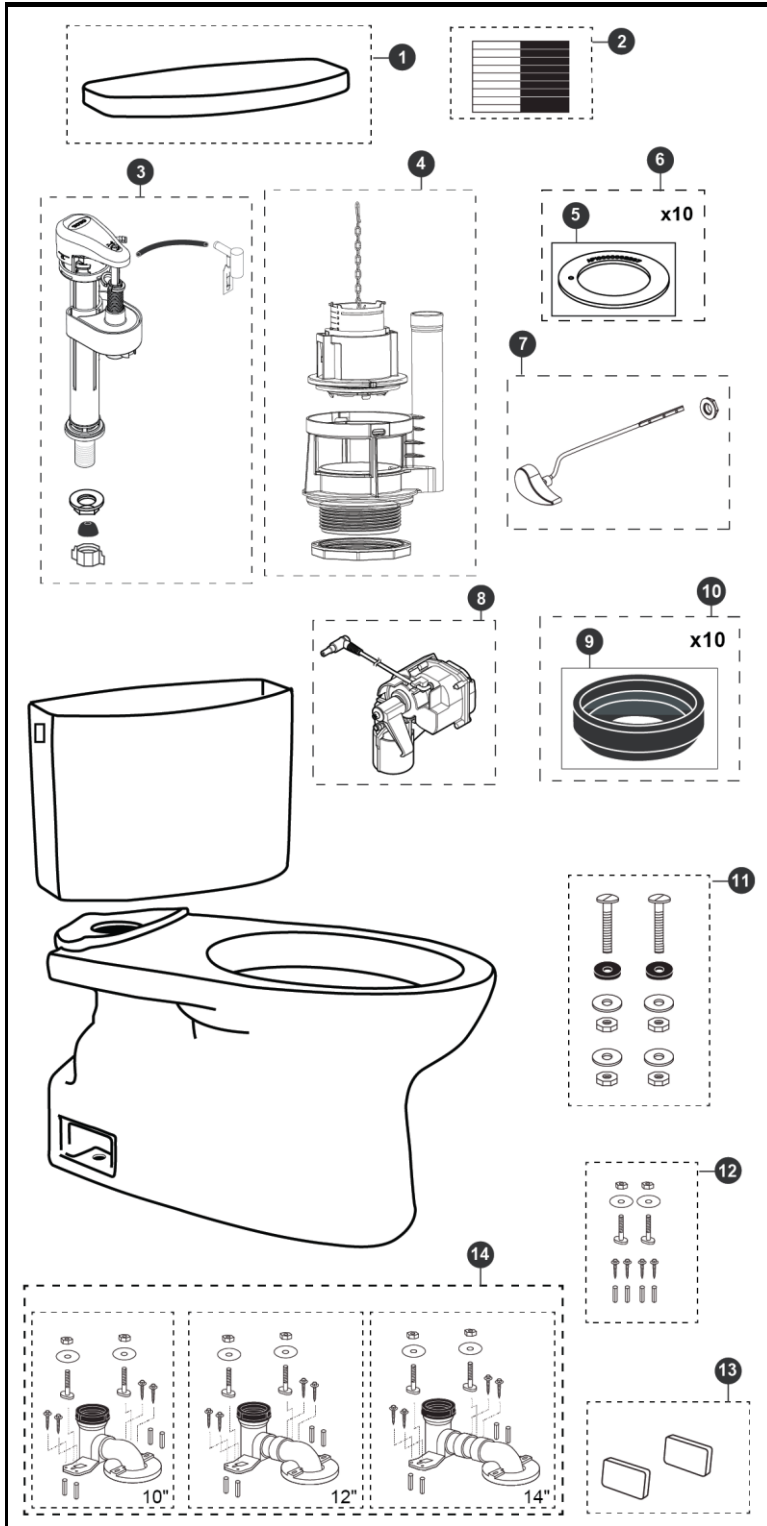

 MW4743084CEFG
 SW3084T40

**Vespin® II & Vespin® II Washlet+
 1.28 Gpf Toilet, Elongated, Tornado Flush, Right
 Hand Trip Lever, UniFit Rough-In, Universal Height
 (including CEFIONTECT® and Autoflush)**

Item	Part	Description
1	TCU454CRE#01	Tank Lid w/ Velcro Tape - Cotton
	TCU454CRE#03	Tank Lid w/ Velcro Tape - Bone
	TCU454CRE#11	Tank Lid w/ Velcro Tape - Colonial White
	TCU454CRE#12	Tank Lid w/ Velcro Tape - Sedona Beige
	TCU454CRE#51	Tank Lid w/ Velcro Tape - Ebony
2	THU107	Velcro Tape
3	TSU83.30-A	Fill Valve for Flapper Type
4	THU824-A	Flush Valve
5	THU407	Seal Gasket (1 piece)
6	THU370	Seal Gasket (10 pieces)
7	THU808#01-A	Trip Lever - Cotton
	THU808#03-A	Trip Lever - Bone
	THU808#11-A	Trip Lever - Colonial White
	THU808#12-A	Trip Lever - Sedona Beige
	THU808#51-A	Trip Lever - Ebony
	THU808#BN-A	Trip Lever - Brushed Nickel
	THU808#CP-A	Trip Lever - Chrome Plated
	THU808#PB-A	Trip Lever - Polished Brass
	THU808#PN-A	Trip Lever - Polished Nickel
	THU820#01-A	Trip Lever - Right Hand - Cotton
	THU820#CP-A	Trip Lever - Right Hand - Chrome Plated
8	THU767	Autoflush Unit
9	9BU024E	Tank to Bowl Gaskets
10	THU131	Tank to Bowl Gaskets (10 pieces)
11	TSU01D	Tank Mounting Kit
12	THU020	Unifit Mounting Set
13	TCU884CV#01	Side Plates w/ Velcro Tape - Cotton
	TCU884CV#03	Side Plates w/ Velcro Tape - Bone
	TCU884CV#11	Side Plates w/ Velcro Tape - Colonial White
	TCU884CV#12	Side Plates w/ Velcro Tape - Sedona Beige
	TCU884CV#51	Side Plates w/ Velcro Tape - Ebony
14	TSU01W.10R	Unifit - 10" Rough-in
	TSU01W.12R	Unifit - 12" Rough-in
	TSU01W.14R	Unifit - 14" Rough-in