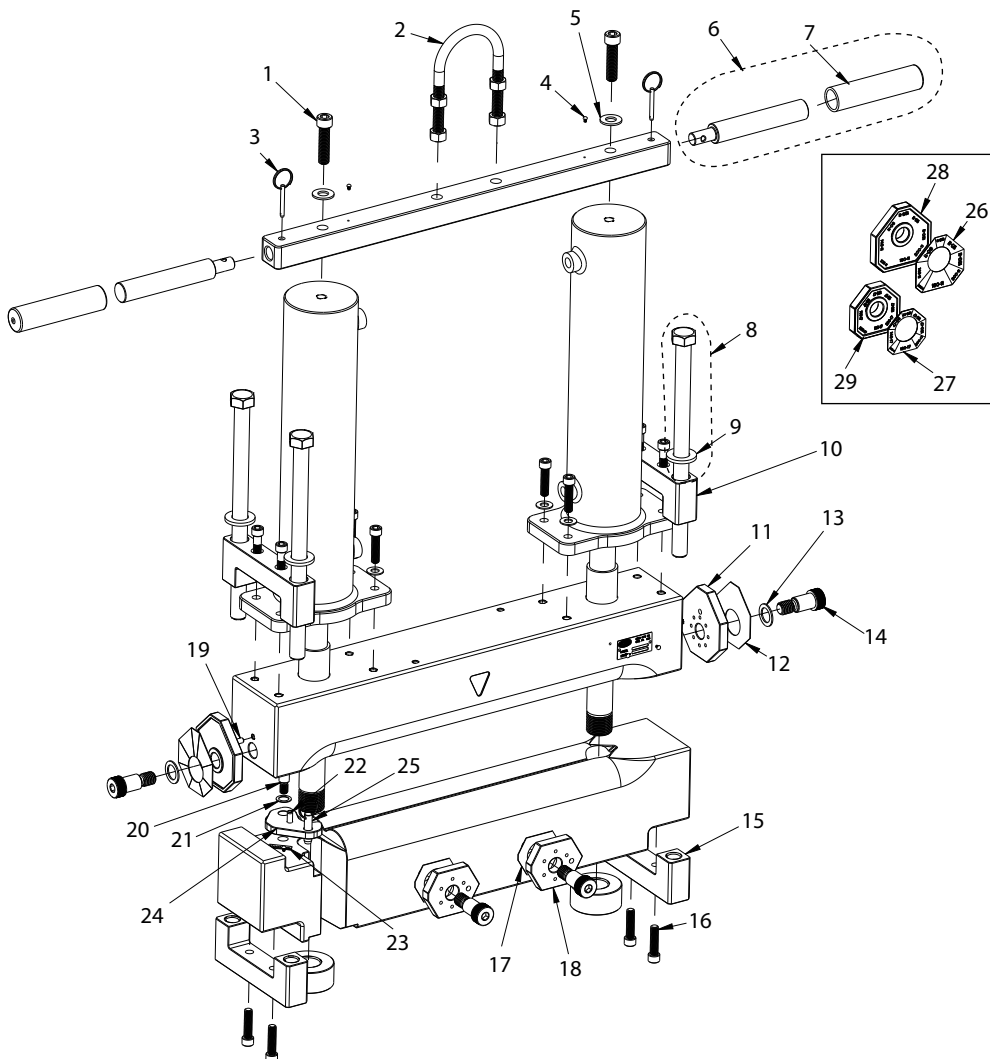

# Bear Hug™ PE Squeeze Tool: PES8BT, PES8BTM

## Replacement Parts

### Parts List

Ref No.	Item Code	Description	Qty.
30	54289	PES8BT STICKER (3)	1
31	94322	COUPLER SET	1
32	94324	HYD. NIPPLE CONNECTOR	1
33	37772	CHAIN LANYARD	3

### Parts List

Ref. No.	Item Code	Description	Qty.
1	37771	1/2" SOCKET HEAD CAP SCREW	2
2	37774	U-BOLT & NUTS	1
3	37762	HANDLE QUICK RELEASE PIN	2
4	37710	SCREW NAIL	5
5	35316	1/2" FLAT WASHER	2
6	98377	HANDLE & GRIP	2
7	40095	HANDLE GRIP	2
8	98376	SADDLE BOLT & WASHER	4
9	37763	GRADE 8 SADDLE BOLT WASHER	4
10	98365	TOP SADDLE CLAMP	2
11	98373	LARGE IMPERIAL STOP	2
12	54344	LARGE IMPERIAL STOP STICKER	2
<i>98390 Large Stops with Stickers - Imperial - 1 pair</i>			
13	38319	3/4" CURVED SPRING WASHER	2
14	38318	3/4" SOCKET SHOULDER BOLT	2
15	98366	BOTTOM SADDLE CLAMP	2
16	37761	3/8" SOCKET HEAD CAP SCREW	8
17	54345	SMALL IMPERIAL STOP STICKER	2
<i>98391 Small Stops with Stickers - Imperial - 1 pair</i>			
18	98374	SMALL IMPERIAL STOP	2
19	98327	BALL PLUNGER	2
20	37766	1/2" SOCKET SHOULDER BOLT	1
21	92761	1/2" CURVED SPRING WASHER	1
22	37768	SLOTTED SPRING PIN	1
23	37770	COMPRESSION SPRING	1
24	98369	LATCH	1
25	37769	LATCH QUICK RELEASE PIN	1
26	54346	METRIC STOP STICKER SDR II	2
27	54347	METRIC STOP STICKER SDR 17	2
28	98378	METRIC STOP SDR 11	2
<i>98392 SDR 11 Stops with Stickers - Metric - 1 pair</i>			
29	98379	METRIC STOP SDR 17	2
<i>98393 SDR 17 Stops with Stickers - Metric - 1 pair</i>			