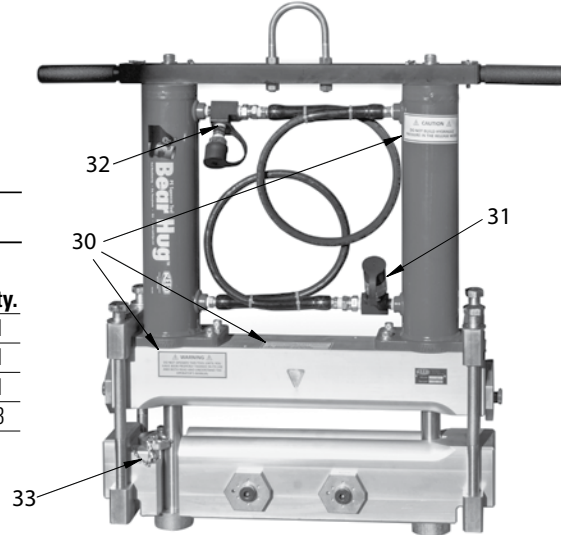

# Bear Hug™ PE Squeeze Tool: PES8BT, PES8BTM

## Replacement Parts

### Parts List

Ref No.	Item Code	Description	Qty.
30	54289	PES8BT STICKER (3)	1
31	94322	COUPLER SET	1
32	94324	HYD. NIPPLE CONNECTOR	1
33	37772	CHAIN LANYARD	3

### Parts List

Ref. No.	Item Code	Description	Qty.
1	37771	1/2" SOCKET HEAD CAP SCREW	2
2	37774	U-BOLT & NUTS	1
3	37762	HANDLE QUICK RELEASE PIN	2
4	37710	SCREW NAIL	5
5	35316	1/2" FLAT WASHER	2
6	98377	HANDLE & GRIP	2
7	40095	HANDLE GRIP	2
8	98376	SADDLE BOLT & WASHER	4
9	37763	GRADE 8 SADDLE BOLT WASHER	4
10	98365	TOP SADDLE CLAMP	2
11	98373	LARGE IMPERIAL STOP	2
12	54344	LARGE IMPERIAL STOP STICKER	2
<i>98390 Large Stops with Stickers - Imperial - 1 pair</i>			
13	38319	3/4" CURVED SPRING WASHER	2
14	38318	3/4" SOCKET SHOULDER BOLT	2
15	98366	BOTTOM SADDLE CLAMP	2
16	37761	3/8" SOCKET HEAD CAP SCREW	8
17	54345	SMALL IMPERIAL STOP STICKER	2
<i>98391 Small Stops with Stickers - Imperial - 1 pair</i>			
18	98374	SMALL IMPERIAL STOP	2
19	98327	BALL PLUNGER	2
20	37766	1/2" SOCKET SHOULDER BOLT	1
21	92761	1/2" CURVED SPRING WASHER	1
22	37768	SLOTTED SPRING PIN	1
23	37770	COMPRESSION SPRING	1
24	98369	LATCH	1
25	37769	LATCH QUICK RELEASE PIN	1
26	54346	METRIC STOP STICKER SDR II	2
27	54347	METRIC STOP STICKER SDR 17	2
28	98378	METRIC STOP SDR 11	2
<i>98392 SDR 11 Stops with Stickers - Metric - 1 pair</i>			
29	98379	METRIC STOP SDR 17	2
<i>98393 SDR 17 Stops with Stickers - Metric - 1 pair</i>			