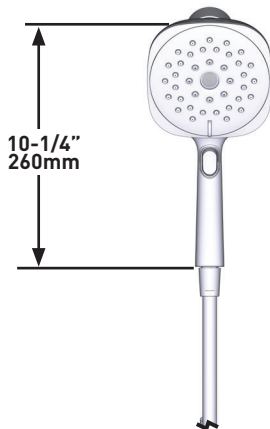

CRITICAL DIMENSIONS DO NOT SCALE