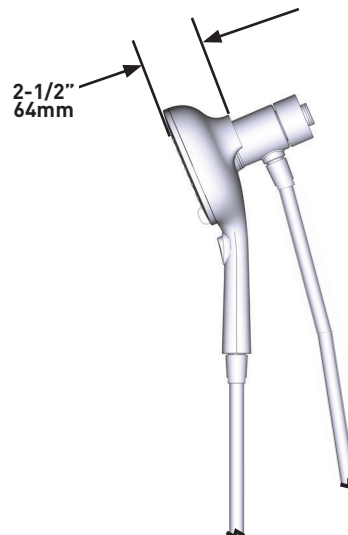

CRITICAL DIMENSIONS DO NOT SCALE