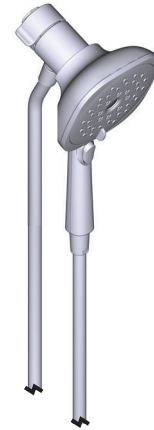

MOEN®

DESCRIPTION

- Various finishes identified by suffix
- Magnetix™ technology features an innovative magnetic docking system
- Includes handshower, hose and magnetic docking system
- 72" double interlock spiral metal hose
  (for 220H5 series and 220H5EP series)
- Assembled with 2 check valves for backflow prevention

OPERATION

- Adjust lever to select desired spray function

FLOW

- Flowrate for non-EP models are limited to 2.5 gpm (9.5 L/min) max
- Flowrate for EP suffix models are limited to 1.75 gpm (6.6 L/min) max

STANDARDS

- Third party certified to ASME A112.18.1/CSA B-125.1,
  Meets ADA when installed in accordance with the standard.
  Consult your local building department for the specific installation requirements

WARRANTY

- Lifetime limited warranty against leaks, drips and finish defects to the original consumer purchaser
- 5 year limited warranty when used in a commercial installation
- 10 year limited warranty when used in a multifamily installation
- Visit www.moen.com/support for complete details and limitations

SPECIFICATIONS

Verso™

Verso™ Handshower with Magnetix™ Docking

MODELS: 220H5 series
220H5EP series