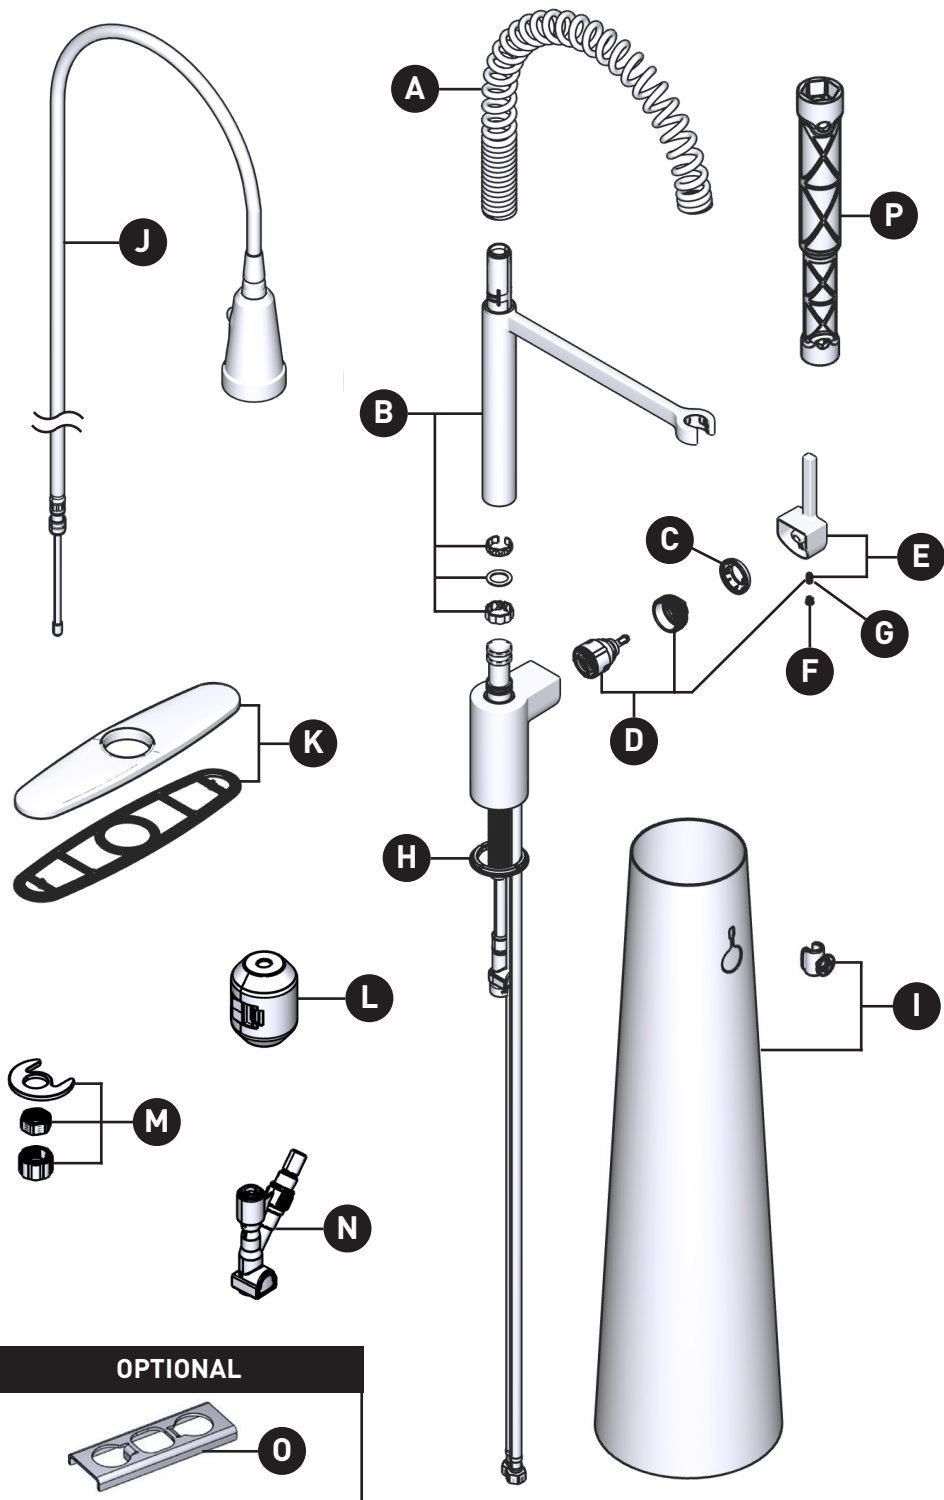

### 3-in-1 Water Filtration Single-Handle Pre-Rinse Pulldown Kitchen Faucet

F5923 Series

ORDER BY PART NUMBER

ID	Kit Number	Finish
*A	181930	See below
*B	181929	See below
*C	160660	See below
D	160657	N/A
*E	168494	See below
*F	152859	Use with all finishes except SRS
	152859CSL	Use for Spot Resist Stainless
G	155023	N/A
H	168498	N/A
I	159060	N/A
*J	262880	See below
*K	141002	See below
L	195361	N/A
M	192155	N/A
N	262875	N/A
O	176787	N/A
P	118305	N/A

\*Finish Determined by Suffix

Finish	Description
C	Chrome
BL	Matte Black
BG	Brushed Gold
SRS	Spot Resist Stainless

**NOTE:** F9800 advanced filtration system + F9900 reverse osmosis system sold separately.