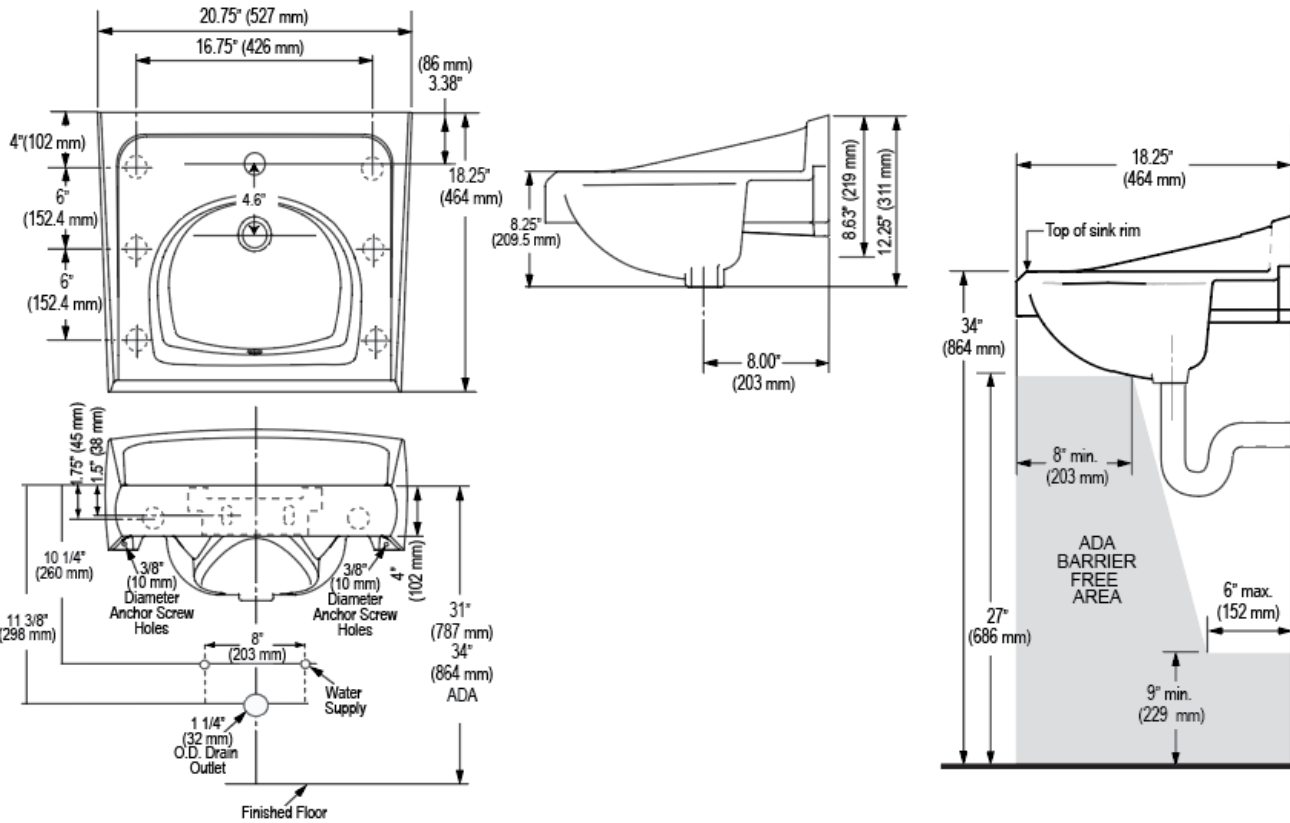

ROUGH-IN

Sloan 10500 Seymour Ave, Franklin Park, IL 60131
Phone: 800.982.5839 • Fax: 800.447.8329 • sloan.com