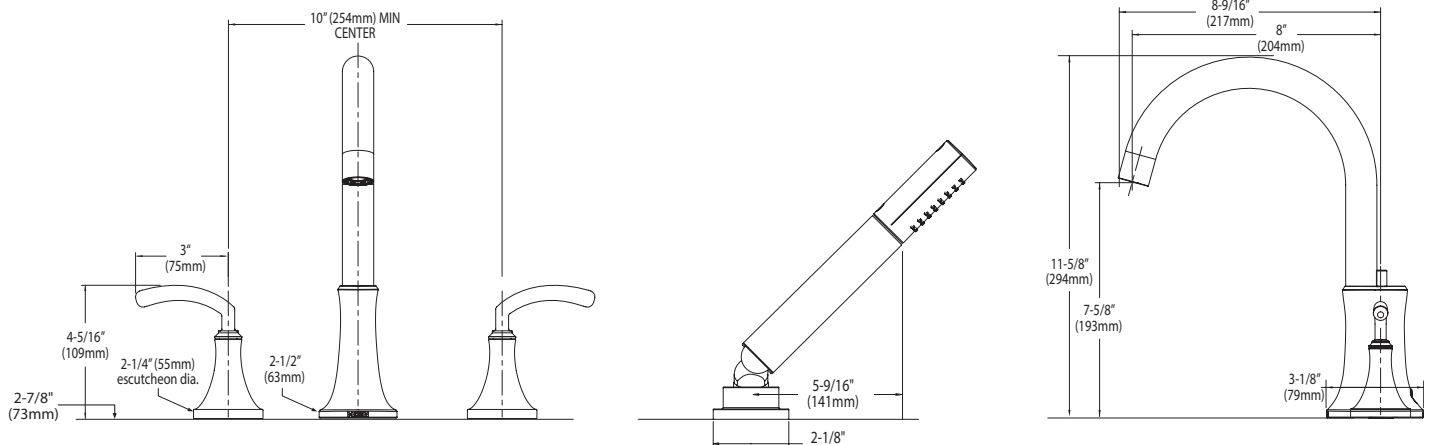

**ICON™**  
**Two-Handle Roman Tub Faucet Trim w/Built In Diverter Valve**

**Models:** TS964 series

**Valves:** 9992, 9993, 9997, 9999

Handshower 3887EP

## CRITICAL DIMENSIONS

(DO NOT SCALE)