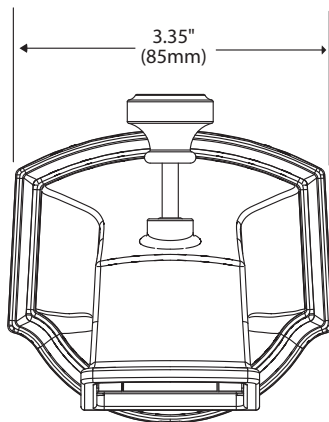

## DESCRIPTION

- Metal construction with various finishes identified by suffix
- Designed to be installed on a 1/2" pipe slip fit-CC connection

## ROTHBURY™ Tub Spouts 1/2" Slip Fit

**Diverter:** S3859 series

**Tub Filler:** S3860 series