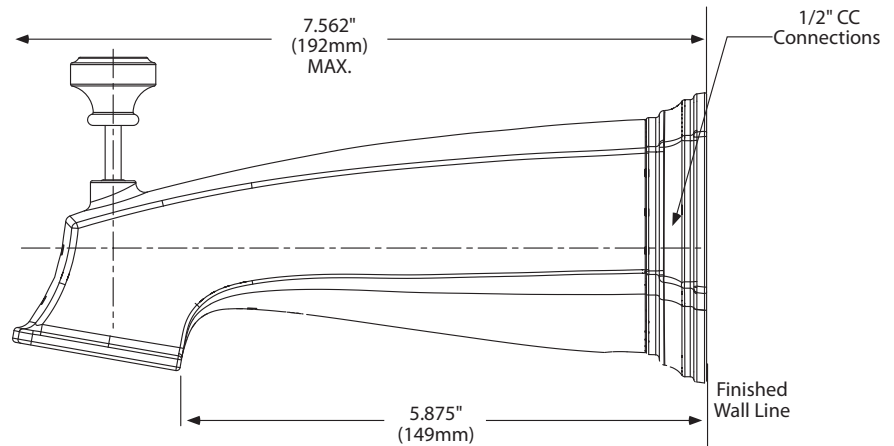

## DESCRIPTION

- Metal construction with various finishes identified by suffix
- Designed to be installed on a 1/2" pipe slip fit-CC connection

## ROTHBURY™ Tub Spouts 1/2" Slip Fit

**Diverter:** S3859 series

**Tub Filler:** S3860 series