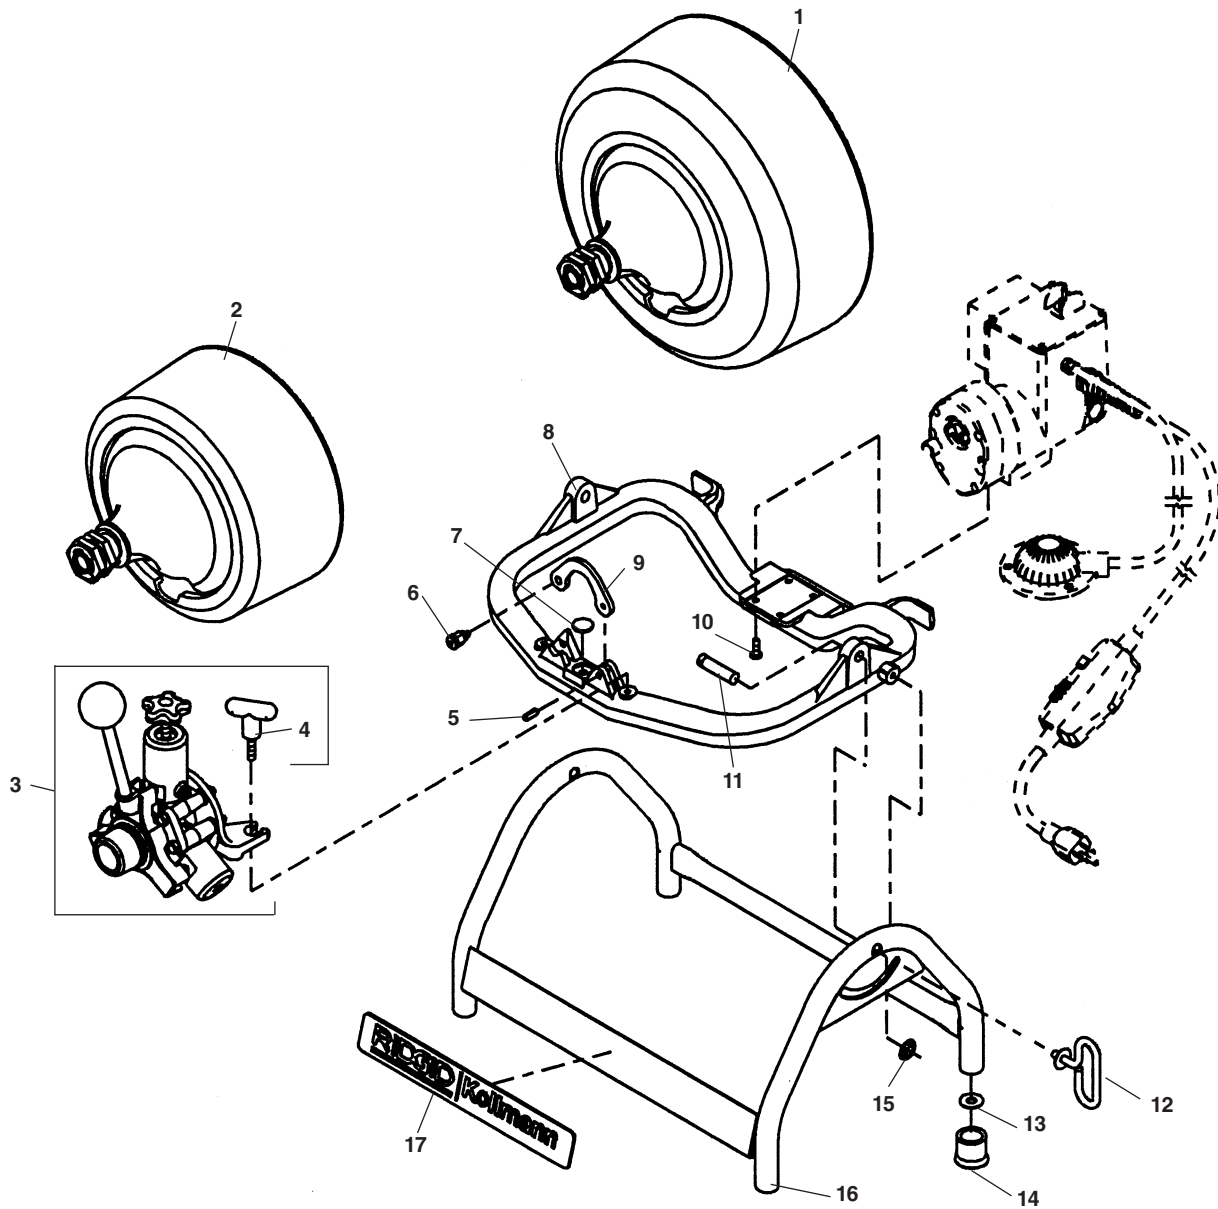

Main Components

**NOTE: Order parts by Catalog Number only.
DO NOT order by Reference Number.**

Ref. No.	Catalog No.	Description	Ref. No.	Catalog No.	Description
1	55002	Standard Drum Assembly	10	56152	Screw 1/4" - 20 x 3/4" (4)
2	55007	Sink Drum Assembly	11	56172	Pivot Pin
3	60087	AUTOFEED® Assembly	12	56192	Swivel Locking Handle
4	60672	Retaining Knob (2)	13	44230	Flat Washer 3/8"
5	56177	Roll Pin 1/4" - 3/4"	14	37962	Rubber End Cap (4)
6	59510	Plunger Pin	15	67427	Push Nut (2)
7	34320	Wear Plug	16	56197	Base
8	56182	Yoke	17	56202	Nameplate
9	56187	Bearing Clamp	18	54562	Tool Holder (Not Shown)