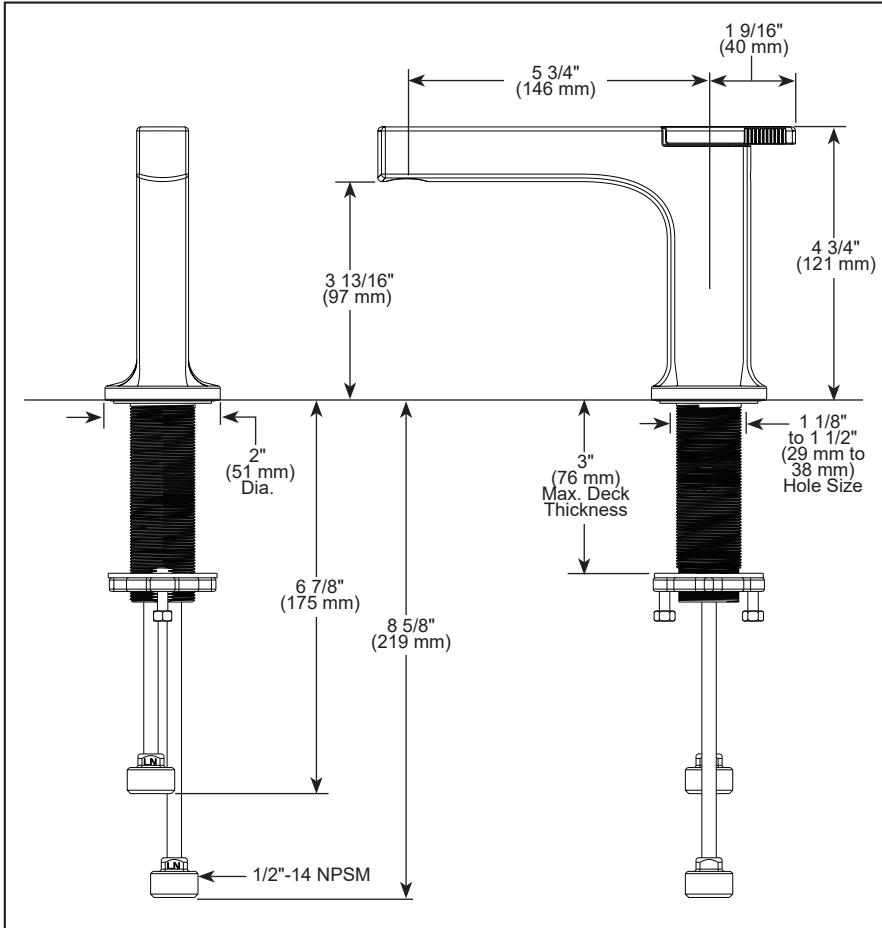

BRIZO®

BATHROOM FAUCET

- Kintsu® Bath Collection
- Single Handle Deck Mount

STANDARD SPECIFICATIONS:

- Max flow rate 1.5 gpm @ 60 psi, 5.7 L/min @ 414 kPa
- Max flow rate (ECO models only) 1.2 gpm @ 60 psi, 4.5 L/min @ 414 kPa
- One hole mount
- Control mechanism - 22 mm ceramic disc cartridge with metal stem
- Handle rotates 90° max
- Drain sold separately

WARRANTY

- Parts and Finish - Lifetime limited warranty; or for commercial purchasers, 10 years for multi-family residential (apartments and condominiums) and 5 years for all other commercial uses, in each case from the date the product is received by the original purchaser or their authorized representative (installation contractor, etc.).
- Electronic Parts and Batteries (if applicable) - 5 years from the date the product is received by the original purchaser or their authorized representative (installation contractor, etc.); or for commercial purchasers, 1 year from the date the product is received by the original purchaser or their authorized representative (installation contractor, etc.). No warranty is provided on batteries.
- Please go to www.brizo.com for the complete details of our limited warranty.

COMPLIES WITH:

- ASME A112.18.1 / CSA B125.1
- EPA WaterSense®
- ICC/ANSI A117.1

▲ Designate Proper Finish Suffix

Brizo Kitchen & Bath Company reserves the right (1) to make changes in specifications and materials, and (2) to change or discontinue models, both without notice or obligation. Dimensions are for reference only. See current full-line price book or www.brizo.com for finish options and product availability.

BSP-L-65006LF Rev. C

Brizo Kitchen & Bath Company

55 E. 111th Street, Carmel, IN 46280
350 South Edgeware Road, St. Thomas, ON N5P 4L1
© 2024 Brizo Kitchen & Bath Company