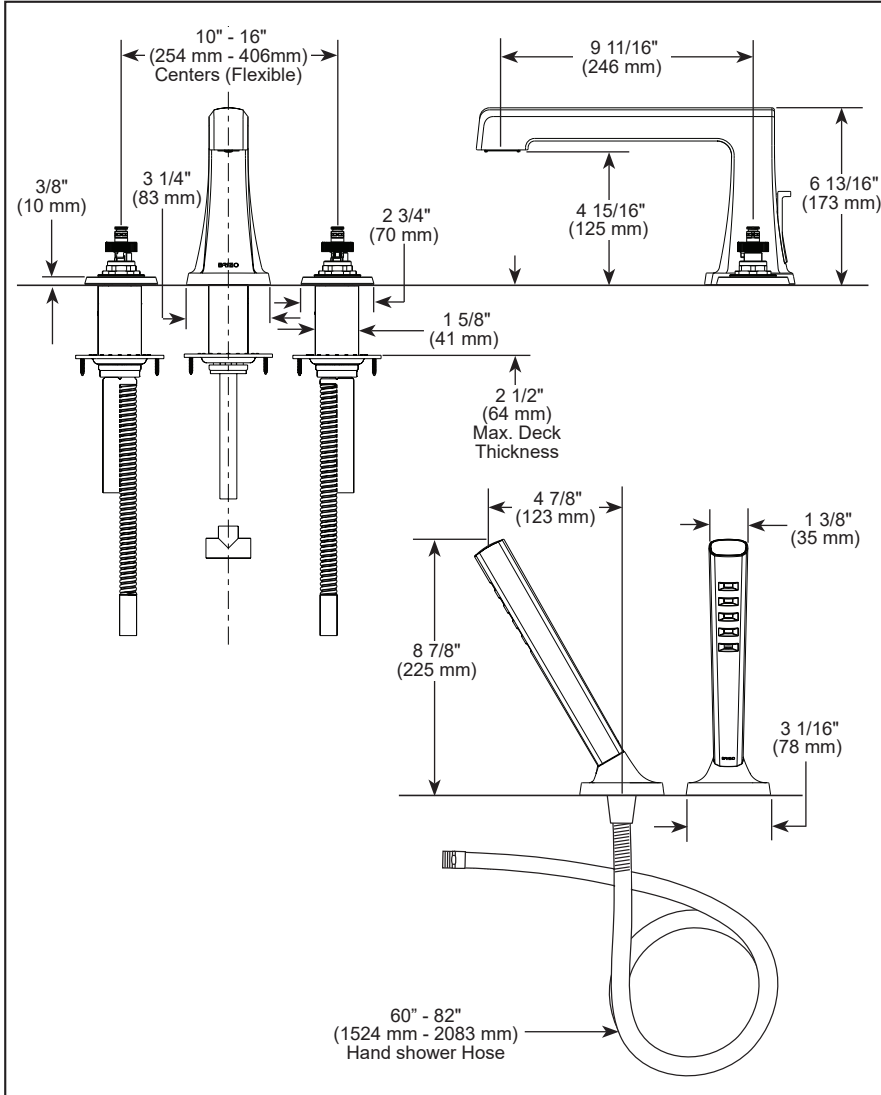

COMPLIES WITH:

- ASME A112.18.1 / CSA B125.1
- EPA WaterSense® - Applies to T67498-▲LHP only
- ♿ ICC/ANSI A117.1- Valve control only