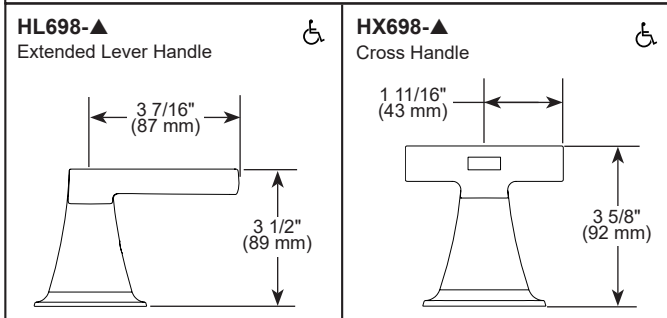

COMPLIES WITH:

- ASME A112.18.1 / CSA B125.1
- EPA WaterSense® - Applies to T67498-▲LHP only
- ♿ ICC/ANSI A117.1- Valve control only