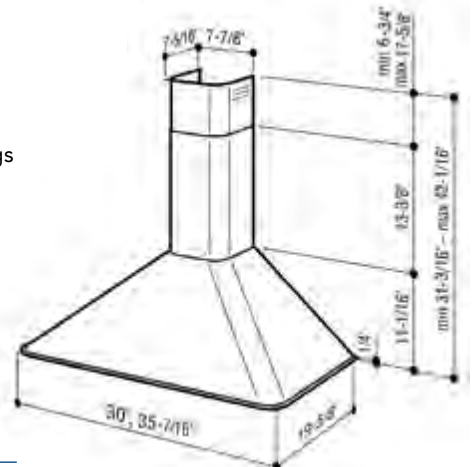

SPECIFICATIONS

Width	CFM	Sones	Volts	Amps	Duct
35-7/16"	370**	7.0	120	2.6	6" RD

OPTIONAL ACCESSORIES

Ducted Flue Extension*	RFX5104
Non-ducted Kit†	RRK51
Non-ducted Filter	FILTERSQUARE
Make-Up Air Damper	MD6TU, MD8TU, MD10TU

* Optional flue extension for 10' ceiling.
 ** 299 CFM max with ARP6 reducer plate option.
 † Includes non-ducted filter.

- Multi-speed slide control and integrated dual light assembly.
- 290 CFM internal blower
- Heat Sentry™ detects excessive heat and adjusts blower speed to high automatically.
- Dual 40-watt incandescent lamps included (one level).
- Dishwasher-safe aluminum filter features a quick-release latch and professional style appearance.
- Includes non-ducted kit and charcoal filter for indoor exhaust recirculation.
- Ducted/non-ducted telescopic flue accommodates ceiling heights from 8' to 9'. Flue extension for higher ceilings is also available.*
- Non-ducted flue extensions available in stainless steel only.†*
- Install hood so that the bottom of the unit is 24" to 30" above the cooking surface. Mounting height is affected by ceiling height.
- ENERGY STAR® version on page 33.