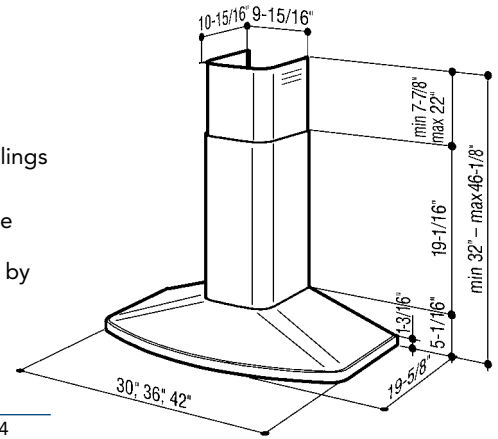

- Multi-speed slide control.
- 370 CFM internal blower (<300 CFM with ARP6.)
- Heat Sentry™ detects excessive heat and adjusts blower speed to high automatically.
- Two 20-watt halogen lamps included (one level).
- Dishwasher-safe aluminum filters feature a quick-release latch and professional-style appearance.
- Requires separate purchase of a non-ducted kit (RRK51) for indoor exhaust recirculation.
- Ducted/non-ducted telescopic flue accommodates ceiling heights from 8' to 9'. Flue extension for higher ceilings is also available.*
- Install hood so that the bottom of the unit is 24" to 30" above the cooking surface. Mounting height is affected by ceiling height.

SPECIFICATIONS

Width	CFM	Sones	Volts	Amps	Duct
30", 36", 42"	370**	7.0	120	2.6	6" RD

OPTIONAL ACCESSORIES

Ducted Flue Extension*	RFX5204
Non-ducted Flue Extension*	RFXN5204
Non-ducted Kit†	RRK51
Non-ducted Filter	FILTERSQUARE
Make-Up Air Damper	MD6TU, MD8TU, MD10TU