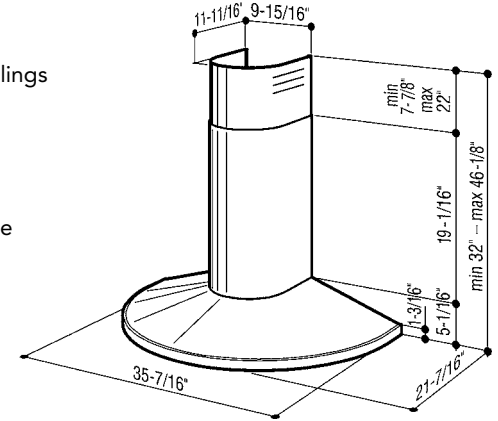

SPECIFICATIONS

Width	CFM	Sones	Volts	Amps	Duct
30", 36", 42"	370**	7.0	120	2.6	6" RD

OPTIONAL ACCESSORIES

Ducted Flue Extension*	RFX5204
Non-ducted Flue Extension*	RFXN5204
Non-ducted Kit†	RRK51
Non-ducted Filter	FILTERSQUARE
Make-Up Air Damper	MD6TU, MD8TU, MD10TU

* Optional flue extension for 10' ceiling.
 ** 299 CFM max with ARP6 reducer plate option.
 † Includes non-ducted filter.

- Multi-speed slide control.
- 370 CFM internal blower (<300 CFM with ARP6.)
- Heat Sentry™ detects excessive heat and adjusts blower speed to high automatically.
- Two 20-watt halogen lamps included (one level).
- Dishwasher-safe aluminum filters feature a quick-release latch and professional-style appearance.
- Ducted/non-ducted telescopic flue accommodates ceiling heights from 8' to 9'. Flue extension for higher ceilings is also available.*
- Requires separate purchase of a non-ducted kit (RRK51) for indoor exhaust recirculation.
- Install hood so that the bottom of the unit is 24" to 30" above the cooking surface. Mounting height is affected by ceiling height.