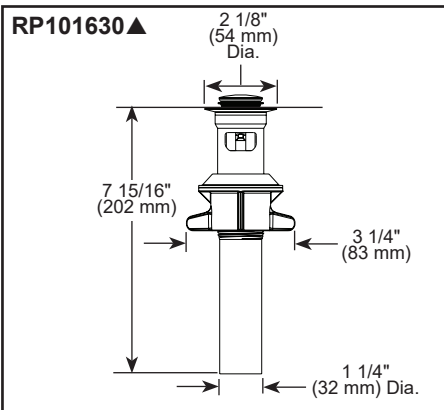

see what Delta can do™

BATHROOM FAUCET

- Albion™ Collection
- Two Handle Widespread, Deck Mount

STANDARD SPECIFICATIONS:

- Max flow rate 1.2 gpm @ 60 psi, 4.5 L/min @ 414 kPa
- Three hole mount
- Solid metal end valves and spout body
- Hot and cold stems are interchangeable
- 1/4 turn handle stops
- 1/2"-14 NPSM adapters
- Control mechanism is a rotating cylinder type with stainless steel plate and 90° rotation, with replaceable non-metallic seats
- Models have metal push pop-up with over flow
- Note: Standard mounting deck thickness can be extended by 1" (25mm) with RP10612

▲ Designate proper finish suffix

COMPLIES WITH:

- ASME A112.18.1 / CSA B125.1
- ASME A112.18.2 / CSA B125.2
- Indicates compliance to ICC/ANSI A117.1- Valve control only
- EPA WaterSense®

Delta reserves the right (1) to make changes in specifications and materials, and (2) to change or discontinue models, both without notice or obligation. Dimensions are for reference only. See current full-line price book or www.deltafaucet.com for finish options and product availability.