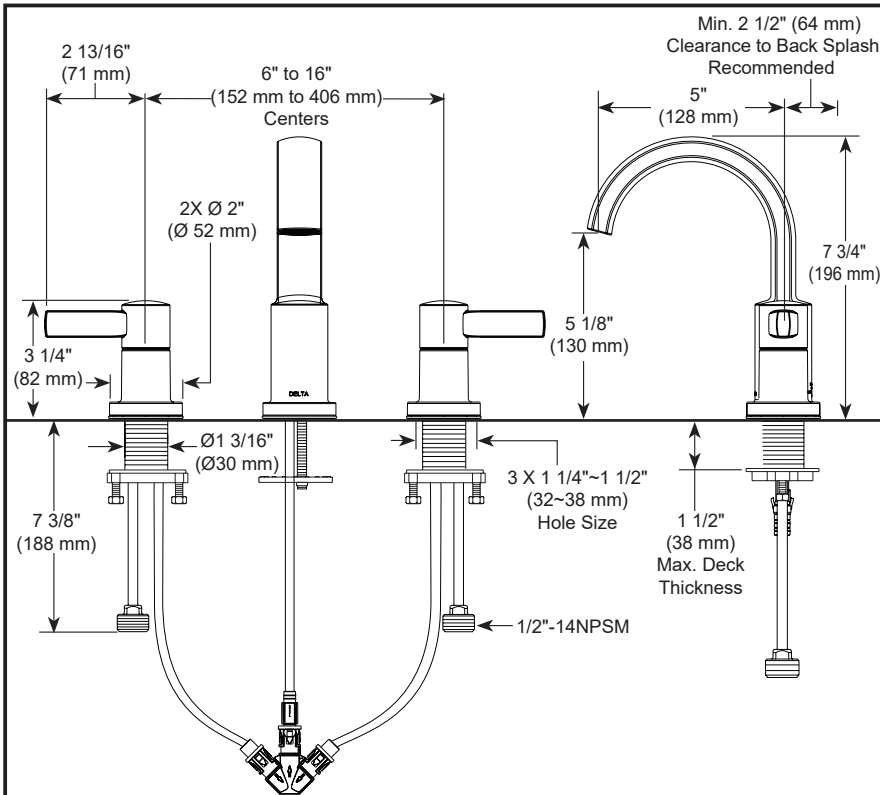

see what Delta can do™

BATHROOM FAUCET

- Albion™ Collection
- Two Handle Widespread, Deck Mount

STANDARD SPECIFICATIONS:

- Max flow rate 1.2 gpm @ 60 psi, 4.5 L/min @ 414 kPa
- Three hole mount
- Solid metal end valves and spout body
- Hot and cold stems are interchangeable
- 1/4 turn handle stops
- 1/2"-14 NPSM adapters
- Control mechanism is a rotating cylinder type with stainless steel plate and 90° rotation, with replaceable non-metallic seats
- Models have metal push pop-up with over flow
- Note: Standard mounting deck thickness can be extended by 1" (25mm) with RP10612

▲ Designate proper finish suffix

COMPLIES WITH:

- ASME A112.18.1 / CSA B125.1
- ASME A112.18.2 / CSA B125.2
- Indicates compliance to ICC/ANSI A117.1- Valve control only
- EPA WaterSense®

Delta reserves the right (1) to make changes in specifications and materials, and (2) to change or discontinue models, both without notice or obligation. Dimensions are for reference only. See current full-line price book or www.deltafaucet.com for finish options and product availability.

DSP-L-35855LF Rev. A

Delta Faucet Company

55 E. 111th Street, Carmel, IN 46280
350 South Edgeware Road, St. Thomas, ON N5P 4L1
© 2023 Delta Faucet Company